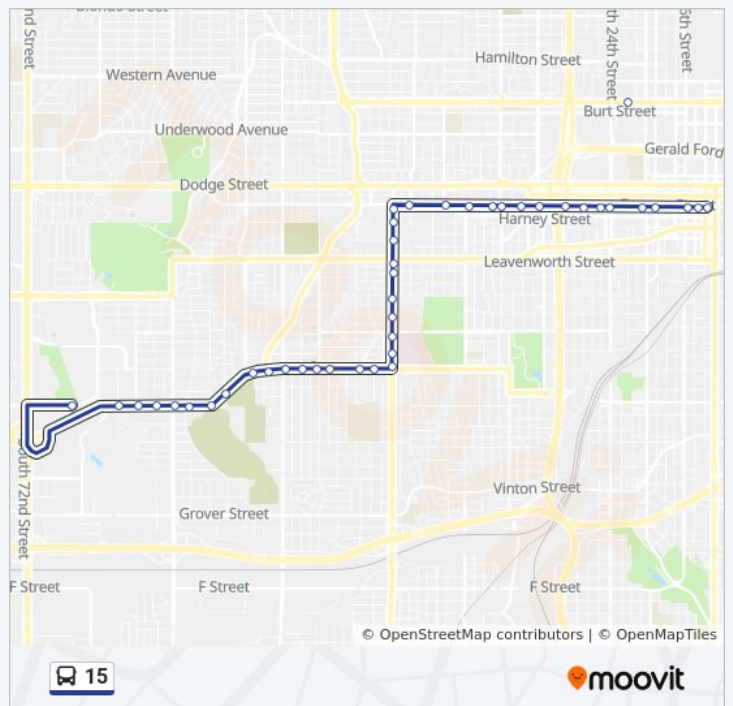

Direction: Downtown

89 stops

[VIEW LINE SCHEDULE](#)

Oak View Mall

143rd Plz & Dillards Entrance

Oakview Park & Ride NW

144th & Oakview Dr NE

144th & W Center SE

Route Timetable:

Sunday	7:53 AM - 7:53 PM
Monday	5:33 AM - 7:09 PM
Tuesday	5:33 AM - 7:09 PM
Wednesday	5:33 AM - 7:09 PM
Thursday	5:33 AM - 7:09 PM
Friday	5:33 AM - 7:09 PM
Saturday	Not Operational

15 bus Info

Direction:

Stops: 43

Trip Duration: 27 min

Line Summary:

44th & Center NW
 45th & Center NE
 Morton Ave (47th) & Center NE
 48th & Center NW
 49th & Center NE
 50th & Center NE
 51st (Saddle Creek) & Center NE
 51st Ave & Center NW
 55th & Center NE
 56th & Center NE
 58th & Center NE
 60th & Center NE
 61st Ave & Center NE
 63rd & Center NE
 64th Ave & Center NE
 72nd & Mercy Rd SE
 College Of St. Marys & Mercy Rd SW
 68th & Mercy Rd SW

Direction:

16 stops

[VIEW LINE SCHEDULE](#)

Oak View Mall
 143rd Plz & Dillard's Entrance
 Oakview Park & Ride NW
 144th & Oakview Dr NE
 144th & W Center SE
 140th & Center St SW
 140th & Center SE
 139th & W Center SW
 138th & W Center SE
 135th Ave & W Center SW
 132nd & W Center SE