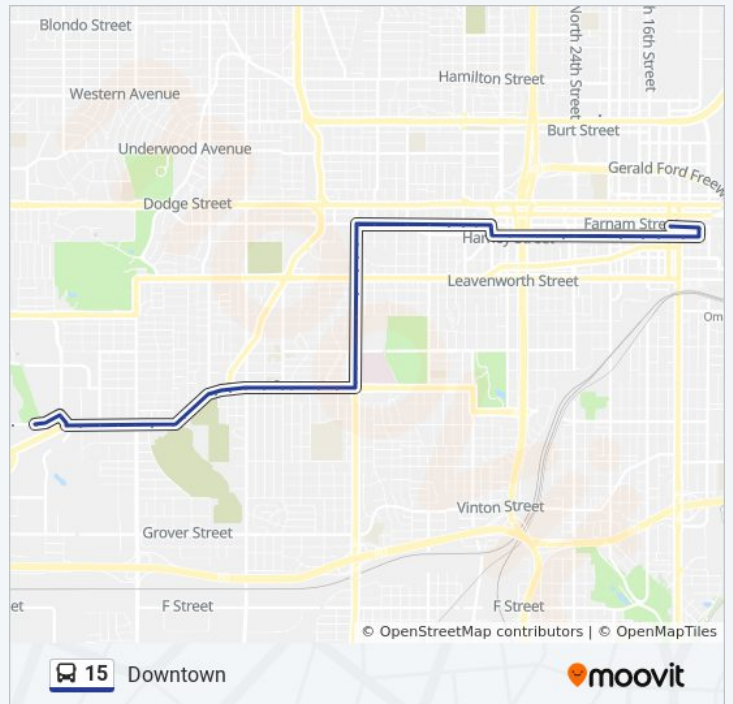

Big Papio Trail & W Center SE

88th & W Center SW

87th & W Center Rd SW

Canfields Plz & W Center Rd SW

84th & W Center Rd SW

82nd Ave & W Center SW

80th Ave & W Center SW

80th & W Center SE

78th & W Center NE

15 bus Info

Direction: Downtown

Stops: 89

Trip Duration: 28 min

Line Summary:

78th & Mercy Rd SE

Mercy Rd Entrance SE

75th & Mercy Rd SE

73rd & Mercy Rd SE

72nd & Mercy Rd SE

College Of St. Marys & Mercy Rd SW

68th & Mercy Rd SW

67th & Mercy Rd SW

64th Ave & Center SW

63rd & Center SW

61st Ave & Center SW

60th & Center SW

58th & Center SW

56th & Center SW

55th & Center SW

52nd & Center SE

51st (Saddle Creek) & Center SE

50th & Center SW