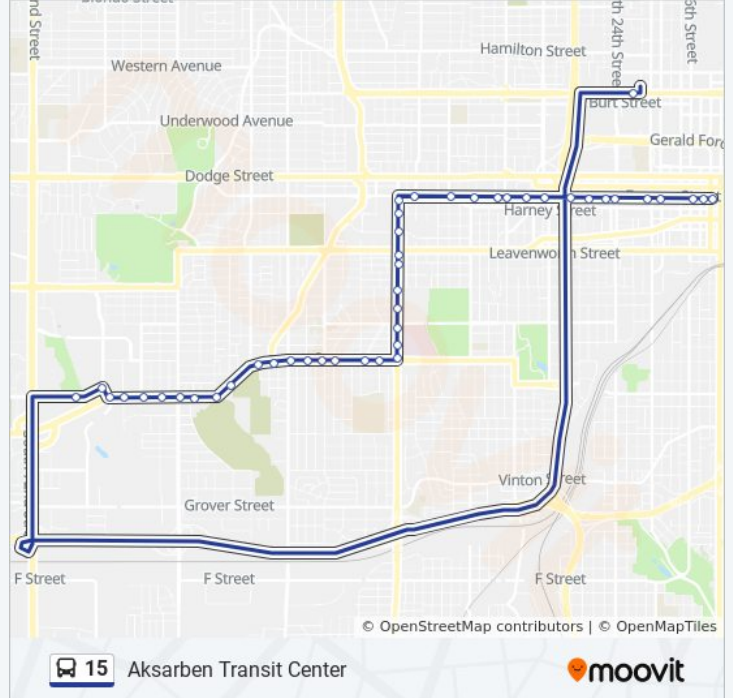

15 bus Info
Direction: Aksarben Transit Center
Stops: 44
Trip Duration: 27 min
Line Summary:

42nd & Pacific SW

42nd & Popleton SW

42nd & Woolworth Ave SW

42nd & Walnut NW

42nd & Center NW

44th & Center NW

45th & Center NE

Morton Ave (47th) & Center NE

48th & Center NW

49th & Center NE

50th & Center NE

51st (Saddle Creek) & Center NE

51st Ave & Center NW

55th & Center NE

56th & Center NE

58th & Center NE

60th & Center NE

61st Ave & Center NE

63rd & Center NE

64th Ave & Center NE

67th & Center NE

67th & Mercy Rd NW

Mercy Rd & 68th NW

Direction: Downtown

89 stops

[VIEW LINE SCHEDULE](#)

Oak View Mall

143rd Plz & Dillards Entrance

Oakview Park & Ride NW

144th & Oakview Dr NE

144th & W Center SE