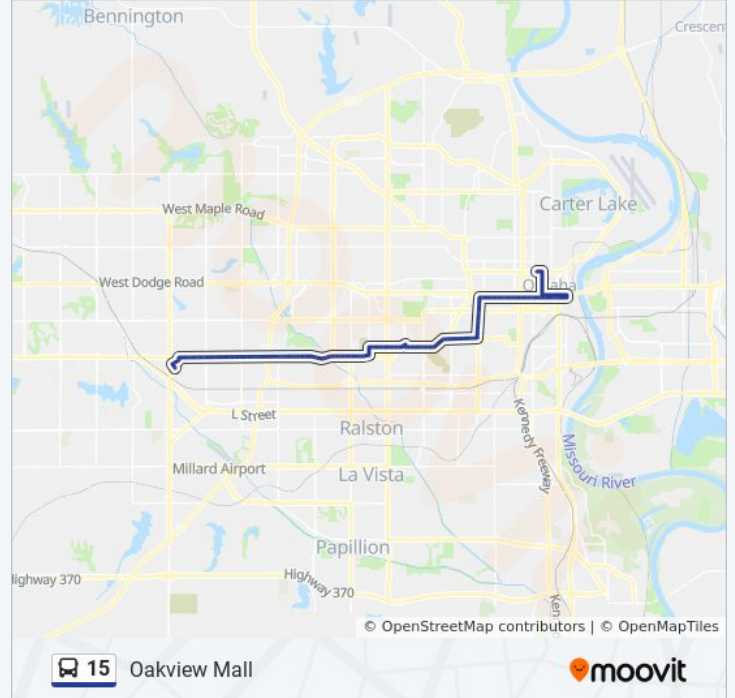

15 bus Info

Direction: Oakview Mall

Stops: 82

Trip Duration: 54 min

Line Summary:

34th & Farnam NE

35th Ave & Farnam NW

38th & Farnam NE

50th & Center NE

51st (Saddle Creek) & Center NE

51st Ave & Center NW

55th & Center NE

56th & Center NE

58th & Center NE

60th & Center NE

61st Ave & Center NE

63rd & Center NE

64th Ave & Center NE

67th & Center NE

67th & Mercy Rd NW

Mercy Rd & 68th NW

Mercy Rd & College Of St. Marys NE

Mercy Rd & 72nd NE

73rd & Mercy Rd NE

75th & Mercy Rd NE

Mercy Rd Entrance NE

78th & W Center NW

80th & W Center NE

80th Ave & W Center NE

84th & W Center NE

Canfield Plz & W Center Rd NW

87th & W Center Rd NE