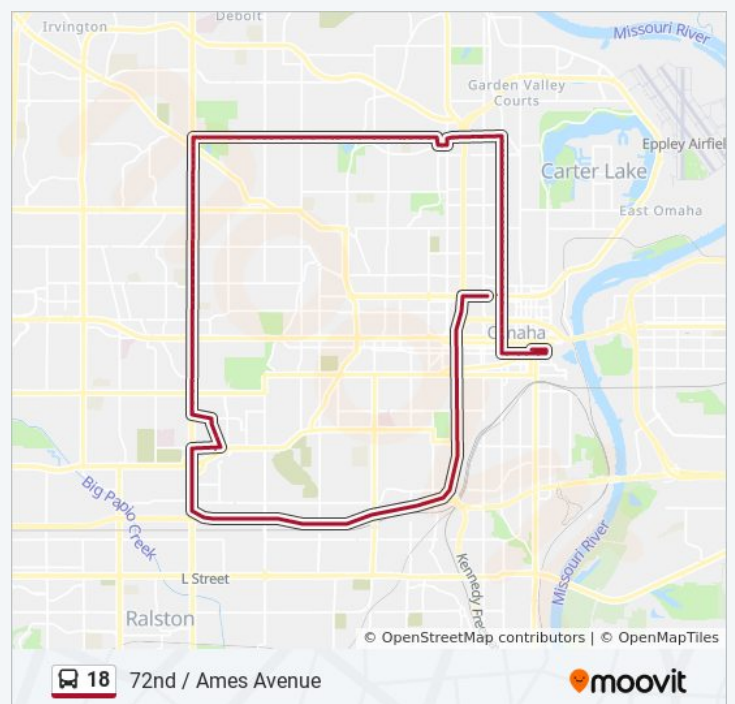

72nd & Cedar NW

72nd & Mercy Rd SE

College Of St. Marys & Mercy Rd SW

68th & Mercy Rd SW

22nd & Cuming NE

**Direction: Downtown**

95 stops

[VIEW LINE SCHEDULE](#)

72nd & Hamilton SE

72nd & Seward SE

72nd & Decatur SE

72nd & Blondo SE

72nd & Grant SE

72nd & Lake SE

72nd & Ohio SE

72nd & Maple SE

72nd & Wirt SE

**18 bus Time Schedule**

Downtown Route Timetable:

Sunday	6:11 AM - 7:24 PM
Monday	4:11 AM - 10:54 PM
Tuesday	4:11 AM - 10:54 PM
Wednesday	4:11 AM - 10:54 PM
Thursday	4:11 AM - 10:54 PM
Friday	4:11 AM - 10:54 PM
Saturday	5:11 AM - 9:54 PM

**18 bus Info**

**Direction:** Downtown

**Stops:** 95

**Trip Duration:** 60 min

**Line Summary:**

72nd & Bedford Ave NE

72nd & Pinkney SE

72nd & Pratt SE