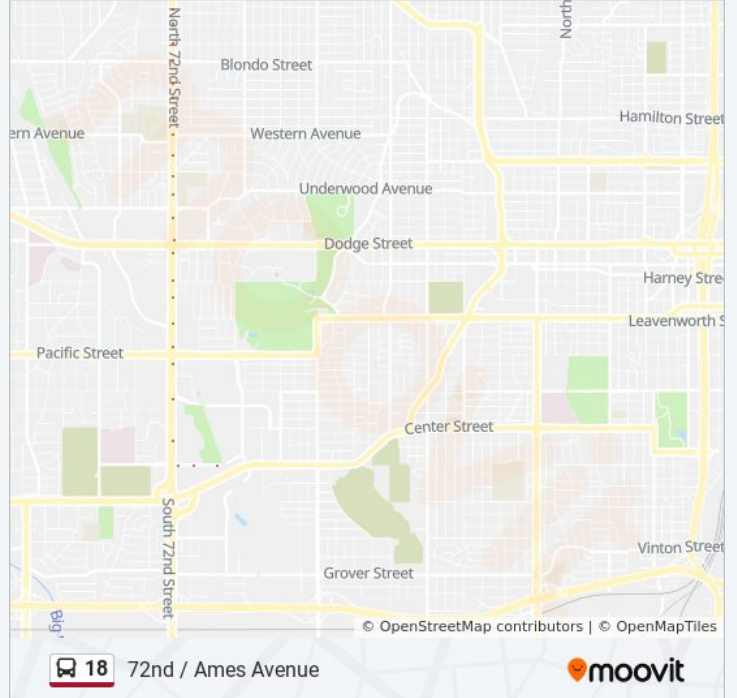

Use the Moovit App to find the closest 18 bus station near you and find out when is the next 18 bus arriving.

**Direction: Aksarben Transit Center**  
 91 stops  
[VIEW LINE SCHEDULE](#)

- Farnam & 14th NE
- 16th & Farnam NE
- 19th & Farnam NE
- 19th & Dodge SE
- 19th & Capitol Ave SE
- Florence Blvd & Chicago SE
- 20th & Cass NE
- 20th & California NE
- 20th & Burt SE
- 20th at Cuming NE
- 20th & Nicholas SE
- 20th & Paul SE
- 20th & Charles SE
- 20th & Clark SE
- 20thd & Grace SE
- 20th & Burdette NE
- 20th & Lake SE
- Florence Blvd & Corby SE
- Florence Blvd & Locust SE
- Florence Blvd & Wirt SE
- Florence Blvd & Spencer SE

**18 bus Time Schedule**

Aksarben Transit Center Route Timetable:

Sunday	5:48 AM - 7:53 PM
Monday	4:33 AM - 10:53 PM
Tuesday	4:33 AM - 10:53 PM
Wednesday	4:33 AM - 10:53 PM
Thursday	4:33 AM - 10:53 PM
Friday	4:33 AM - 10:53 PM
Saturday	5:09 AM - 9:53 PM

**18 bus Info**

**Direction:** Aksarben Transit Center  
**Stops:** 91  
**Trip Duration:** 62 min  
**Line Summary:**

- Florence Blvd & Emmet SE
- Florence Blvd & Pinkney SE
- Florence Blvd & Pratt SE
- Florence Blvd & Manderson SE
- Florence Blvd & Laird SE
- Florence Blvd & Sprague SE
- Florence Blvd & Sahler SE
- Florence Blvd & Ames Ave NW
- 22nd & Ames Ave NE
- 24th & Ames Ave NE
- 25th Ave & Ames Ave NE
- 29th & Ames Ave NE
- North Omaha Tc Bay 1
- 31st Ave & Ames Ave NW
- 33rd & Ames Ave NW
- 34th Ave & Ames Ave NE
- 36th & Ames Ave NE
- 38th & Ames Ave NE
- 40th & Ames Ave NE
- 40th Ave & Ames Ave NW
- 42nd & Ames Ave NE
- Fontenelle Blvd & Ames Ave NE
- 46th & Ames Ave NE
- 48th & Ames Ave NE
- 49th & Ames Ave NE
- 51st (Walmart) & Ames Ave NW
- 52nd & Ames Ave NE
- 54th & Ames Ave NW
- 55th & Ames Ave NW
- 56th & Ames Ave NW
- Taylor & Ames Ave NE
- 60th on Ames Ave NE
- 62nd & Ames Ave NE

72nd & Decatur NW

72nd & Seward NW

72nd & Hamilton SW

72nd & Western Ave NW

72nd & Iazard SW

72nd & Burt SW

72nd & Webster SW

72nd & Cass SW