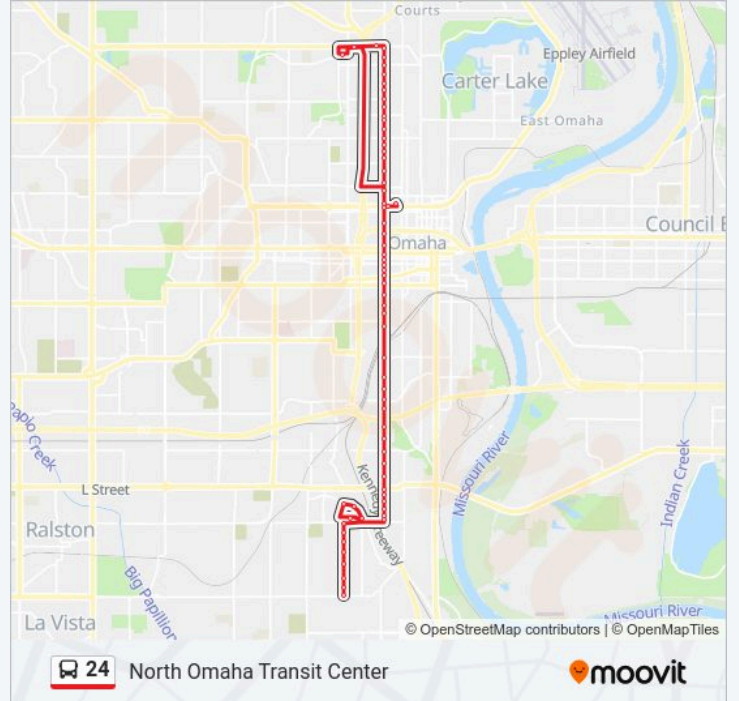

Use the Moovit App to find the closest 24 bus station near you and find out when is the next 24 bus arriving.

Direction: North Omaha Transit Center

66 stops

[VIEW LINE SCHEDULE](#)

- Harrison & 30th NE
- 30th & Drexel SE
- 30th & Madison SE
- 30th & Y St SE
- 30th & W St SE
- 30th & U Plz SE
- 30th & S St SE
- 30th & Q St SE
- 22 & Cuming St NW
- Metro College Tc Bay 6
- Mcc Exit & Babe Gomez Ave SE
- Babe Gomez Ave & 30th SE
- 27th & Babe Gomez Ave SW
- 24th & Q St NE
- 24th & P St SE
- 24th & O St SE
- 24th & N St SE
- 24th & M St SE
- 24th & L St SE
- 24th & J St SE
- 24th & H St SE

24 bus Info

Direction: North Omaha Transit Center

Stops: 66

Trip Duration: 45 min

Line Summary:

- 24th & F St SE
- 24th & D St SE
- 24th & B St SE
- 24th & Deer Park Blvd SE
- 24th at Vinton NE
- 24th & Oak SE
- 24th & Bancroft SE
- 24th & Martha SE
- 24th & Hickory NE
- 24th & Poppleton Ave SE
- 24th & Pacific SE
- 24th & Mason SE
- 24th & Leavenworth NE
- 24th & St Marys Ave NE
- 24th & Howard SE
- 24th & Harney SE
- 24th & Farnam SE
- 24th & Douglas SE
- 24th St & Dodge St
- 24th & Chicago SE
- 24th & California SE
- 24th & Cuming SE
- 24th St & Metro Entrance SE
- 24th & Caldwell SE
- 24th & Paul NE
- 24th & Clark SE
- 24th & Blondo NE
- 24th & Burdette SE
- 24th & Grant NE
- 24th & Lake SE
- 24th & Miami SE
- 24th & Locust SE

Direction: 30th & Harrison

72 stops

[VIEW LINE SCHEDULE](#)

22 & Cuming St NW
North Omaha Tc Bay 12
30th & Ames SE
Ames & 29th SE
Ames & 25th SW
Ames & 24th SW
24th & Sahler NW
24th & Sprague NW
24th & Spaulding NW
24th & Pratt SW
24th & Pinkney SW
24th & Bristol SW
24th & Spencer NW
24th & Binney NW
24th & Maple NW
24th & Miami NW

24 bus Info

Direction: 30th & Harrison

Stops: 72

Trip Duration: 47 min

Line Summary:

24th & Lake NW

24th & Grant NW

24th & Burdette NW