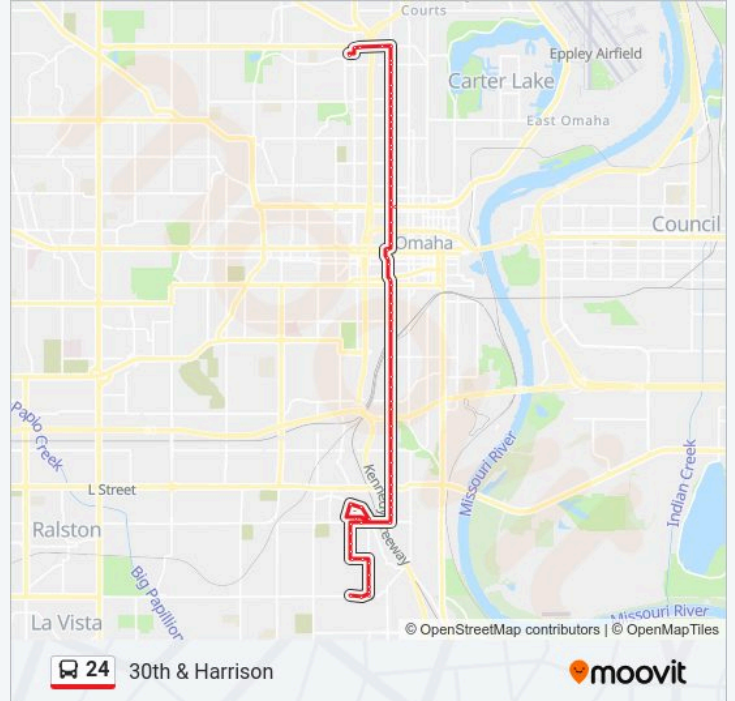

24th & Lake NW

24th & Grant NW

24th & Burdette NW

24th & Blondo SW

24th & Decatur NW

24th & Seward NW

24th & Hamilton NW

24th & Metro Entrance NW

24th & Cuming NW

24th & California NW

24th & Chicago NW

24th & Dodge NW

25th & Dodge SW

25th & Farnam NW

24th Ave & Harney NW

24th Ave & St Marys Ave SW

24th & Leavenworth NW

24th & Mason NW

24th & Pacific SW

24th & Poppleton NW

24th & Woolworth NW

24th & Hickory NW

24th & Martha NW

24th & Bancroft NW

24th & Oak NW

24th & Vinton NW

24th & Deer Park Blvd SW

24th & B St NW

24th & D St NW

24th & F St NW

24th & H St NW

24th & J NW