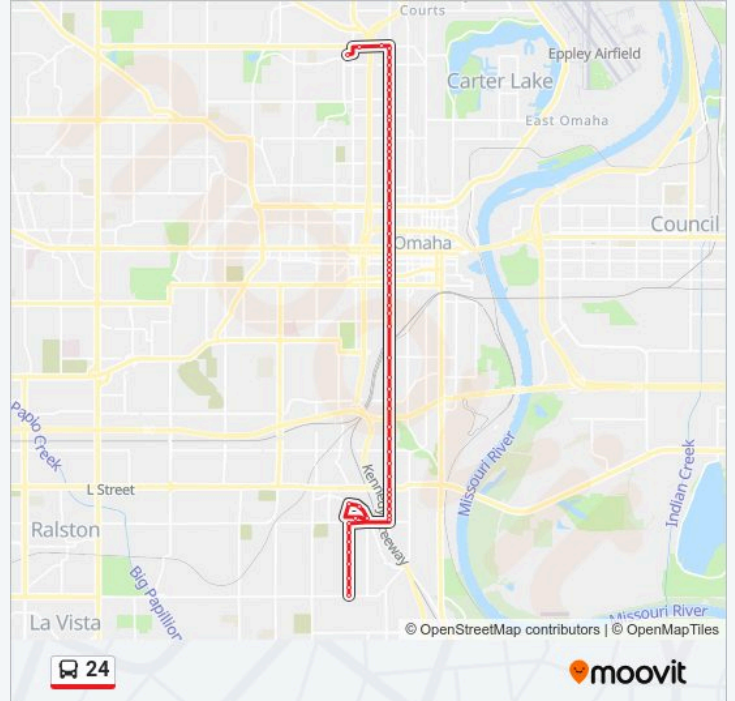

24 bus Info

Direction: North Omaha Transit Center

Stops: 66

Trip Duration: 45 min

Line Summary:

- 24th & F St SE
- 24th & D St SE
- 24th & B St SE
- 24th & Deer Park Blvd SE
- 24th at Vinton NE
- 24th & Oak SE
- 24th & Bancroft SE
- 24th & Martha SE
- 24th & Hickory NE
- 24th & Poppleton Ave SE
- 24th & Pacific SE
- 24th & Mason SE
- 24th & Leavenworth NE
- 24th & St Marys Ave NE
- 24th & Howard SE
- 24th & Harney SE
- 24th & Farnam SE
- 24th & Douglas SE
- 24th St & Dodge St
- 24th & Chicago SE
- 24th & California SE
- 24th & Cuming SE
- 24th St & Metro Entrance SE
- 24th & Caldwell SE
- 24th & Paul NE
- 24th & Clark SE
- 24th & Blondo NE
- 24th & Burdette SE
- 24th & Grant NE
- 24th & Lake SE
- 24th & Miami SE
- 24th & Locust SE

24th & Metro Entrance NW

22nd & Cuming NE

Direction:

64 stops

[VIEW LINE SCHEDULE](#)

Harrison & 30th NE

30th & Drexel SE

30th & Madison SE

24 bus Info

Direction:

Stops: 64

Trip Duration: 41 min

Line Summary:

- 24th & M St SE
- 24th & L St SE
- 24th & J St SE
- 24th & H St SE
- 24th & F St SE
- 24th & D St SE
- 24th & B St SE
- 24th & Deer Park Blvd SE
- 24th at Vinton NE
- 24th & Oak SE
- 24th & Bancroft SE
- 24th & Martha SE
- 24th & Hickory NE
- 24th & Poppleton Ave SE
- 24th & Pacific SE
- 24th & Mason SE
- 24th & Leavenworth NE
- 24th & St Marys Ave NE
- 24th & Howard SE
- 24th & Harney SE
- 24th & Farnam SE
- 24th & Douglas SE
- 24th St & Dodge St
- 24th & Chicago SE
- 24th & California SE
- 24th & Cuming SE
- 24th St & Metro Entrance SE
- 24th & Caldwell SE
- 24th & Paul NE
- 24th & Clark SE
- 24th & Blondo NE
- 24th & Burdette SE

24th & Grant NE

24th & Lake SE

24th & Miami SE

24th & Locust SE

24th & Binney SE

24th & Spencer SE

24th & Bristol SE

24th & Pinkney NE