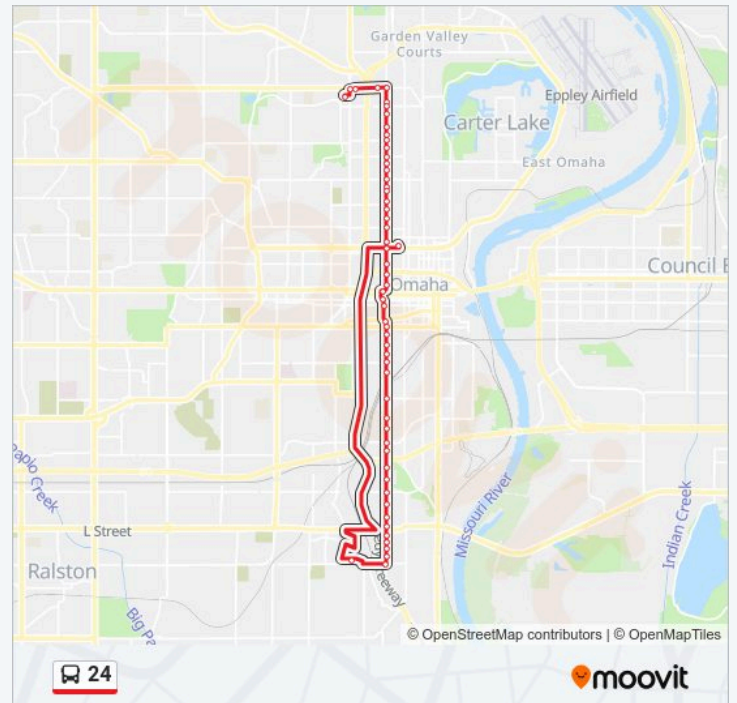

Sunday

8:45 PM

24 bus Info

Direction:

Stops: 55

Trip Duration: 47 min

Line Summary:

24th & Martha NW
24th & Bancroft NW
24th & Oak NW
24th & Vinton NW
24th & Deer Park Blvd SW
24th & B St NW
24th & D St NW
24th & F St NW
24th & H St NW
24th & J NW
24th & L St NW
24th & M St NW
24th & N St NW
24th & O St NW
24th & P St NW
Q St & 24th NW
Metro College Tc Bay 7
22nd & Cuming NE

Direction: 22nd & Cuming

24 stops

[VIEW LINE SCHEDULE](#)

North Omaha Tc Bay 12
30th & Ames SE
Ames & 29th SE
Ames & 25th SW
Ames & 24th SW
24th & Sahler NW
24th & Sprague NW
24th & Spaulding NW
24th & Pratt SW
24th & Pinkney SW
24th & Bristol SW