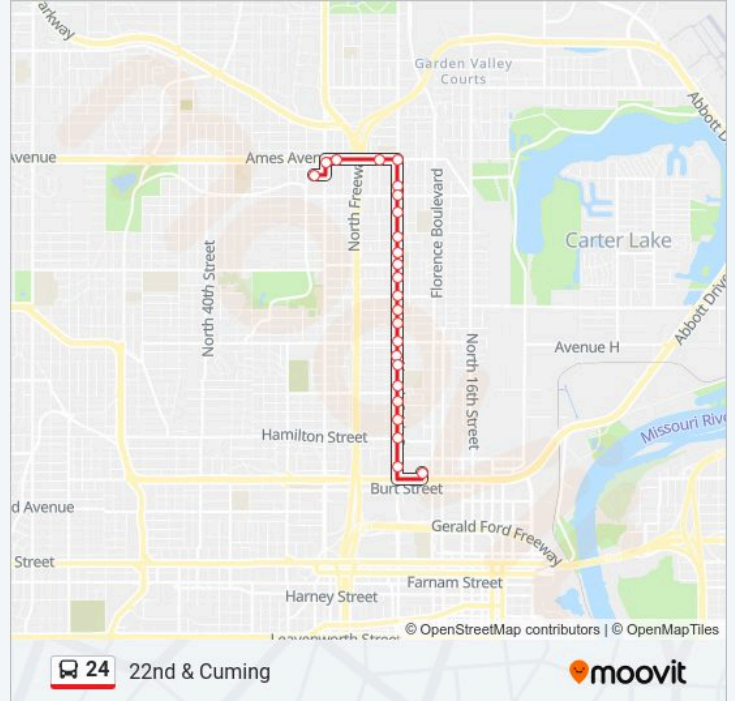

24 bus Info

Direction: North Omaha Transit Center

Stops: 66

Trip Duration: 45 min

Line Summary:

- 24th & F St SE
- 24th & D St SE
- 24th & B St SE
- 24th & Deer Park Blvd SE
- 24th at Vinton NE
- 24th & Oak SE
- 24th & Bancroft SE
- 24th & Martha SE
- 24th & Hickory NE
- 24th & Poppleton Ave SE
- 24th & Pacific SE
- 24th & Mason SE
- 24th & Leavenworth NE
- 24th & St Marys Ave NE
- 24th & Howard SE
- 24th & Harney SE
- 24th & Farnam SE
- 24th & Douglas SE
- 24th St & Dodge St
- 24th & Chicago SE
- 24th & California SE
- 24th & Cuming SE
- 24th St & Metro Entrance SE
- 24th & Caldwell SE
- 24th & Paul NE
- 24th & Clark SE
- 24th & Blondo NE
- 24th & Burdette SE
- 24th & Grant NE
- 24th & Lake SE
- 24th & Miami SE
- 24th & Locust SE

24 bus Info

Direction: 22nd & Cuming

Stops: 24

Trip Duration: 10 min

Line Summary:

24th & Spencer NW

24th & Binney NW

24th & Maple NW

24th & Miami NW

24th & Lake NW

24th & Grant NW

24th & Burdette NW

24th & Blondo SW

24th & Decatur NW

24th & Seward NW

24th & Hamilton NW

24th & Metro Entrance NW

22nd & Cuming NE

Direction:

64 stops

[VIEW LINE SCHEDULE](#)

Harrison & 30th NE

30th & Drexel SE

30th & Madison SE