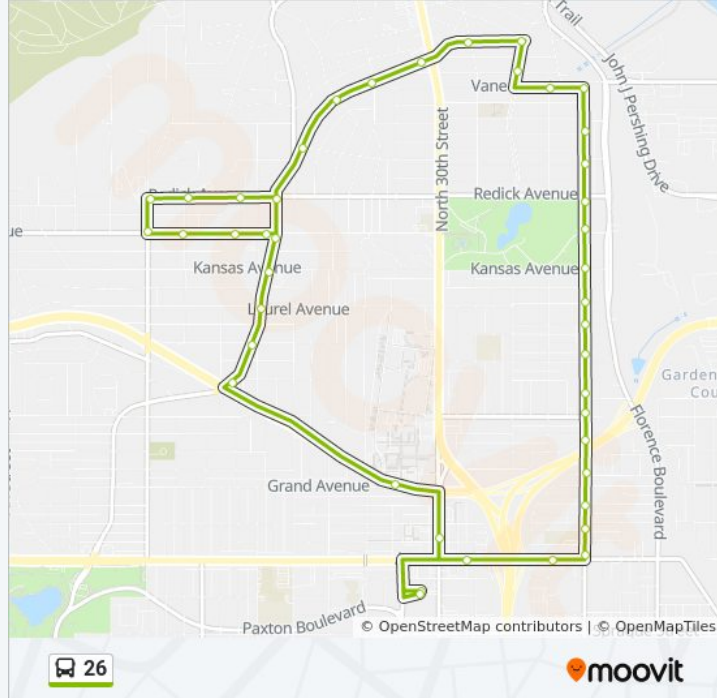

**Line Summary:**

30th & Martin Ave SW

28th Ave & Martin Ave SW

Minne Lusa Blvd & Martin Ave SW

Minne Lusa Blvd & Read NW

25th Ave & Vane SE

24th & Vane SW

24th & Titus Ave NW

24th & Newport Ave NW

24th & Redick Ave SW

24th & Miller Park Dr NW

24th & Kansas Ave SW

24th & Laurel Ave NW

24th & Himebaugh Ave NW

24th & Ellison Ave NW

24th & Ogden NW

24th & Fort NW

24th & Browne NW

24th & Saratoga NW

24th & Larimore Ave SW

24th & Fowler Ave NW

24th & Ames Ave NW

25th Ave & Ames Ave NE

29th & Ames Ave NE

North Omaha Tc Bay 11

**Direction:**

46 stops

[VIEW LINE SCHEDULE](#)

22 & Cuming St NW

North Omaha Tc Bay 4

30th & Ames Ave SW

29th & Ames Ave SE