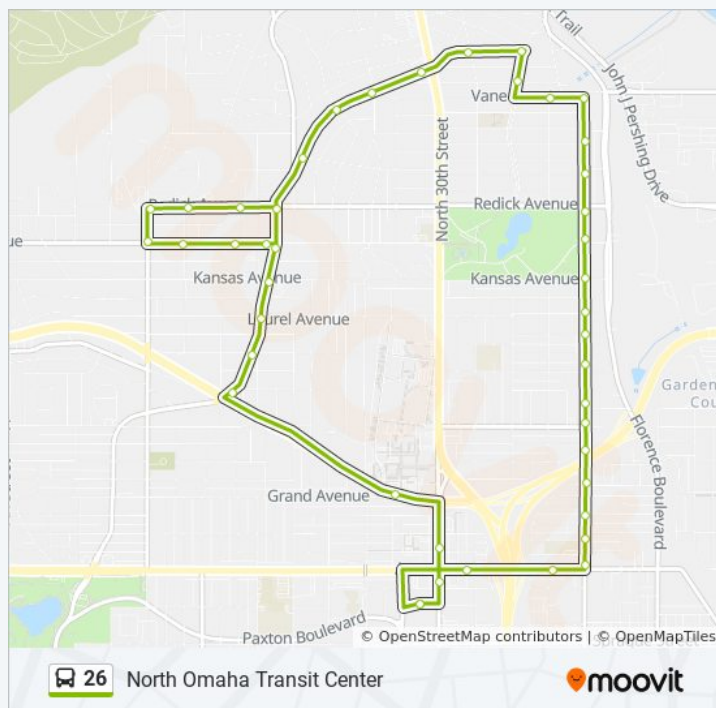

Fontenelle Blvd & Kansas SE

Fontenelle Blvd & Curtis SE

38th & Redick Ave NE

40th & Redick Ave NE

42nd & Redick Ave NE

Curtis Ave & 42nd SE

40th & Curtis Ave SW

38th & Curtis Ave SW

24th & Laurel Ave NW

24th & Himebaugh Ave NW

24th & Ellison Ave NW

24th & Ogden NW

24th & Fort NW

24th & Browne NW

Friday

6:45 AM - 6:45 PM

Saturday

Not Operational

**26 bus Info**

**Direction:** North Omaha Transit Center

**Stops:** 45

**Trip Duration:** 25 min

**Line Summary:**

24th & Saratoga NW

**Direction:**

44 stops

[VIEW LINE SCHEDULE](#)

22 & Cuming St NW

North Omaha Tc Bay 4

30th & Meredith Ave NE

32nd & Sorensen Pkwy NE

Fontenelle Blvd & Jaynes SE