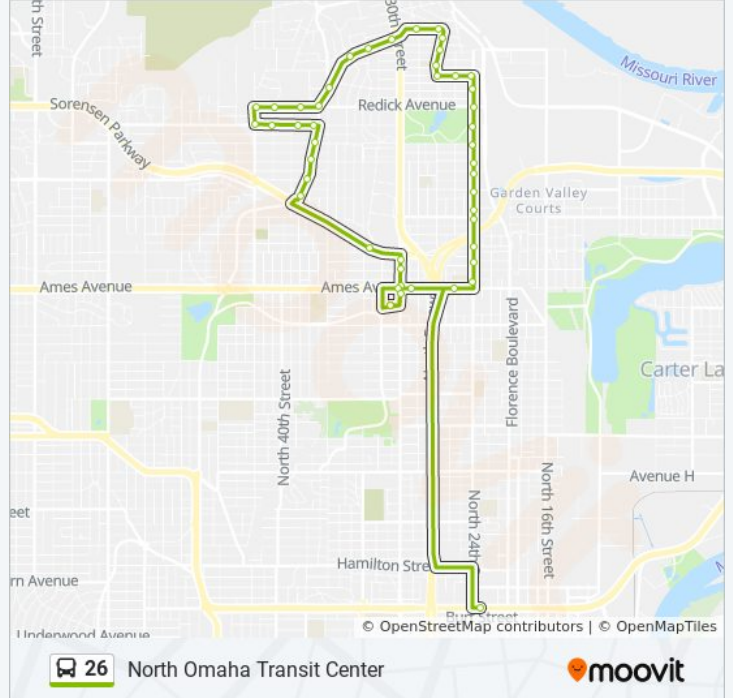

Use the Moovit App to find the closest 26 bus station near you and find out when is the next 26 bus arriving.

**Direction: North Omaha Transit Center**  
 47 stops  
[VIEW LINE SCHEDULE](#)

- 22 & Cuming St NW
- North Omaha Tc Bay 4
- 30th & Ames Ave SW
- 29th & Ames Ave SE
- 25th Ave & Ames Ave SW
- 24th & Meredith Ave SW
- 24th & Larimore Ave SE
- 24th & Saratoga SE
- 24th & Fort SE
- 24th & Ogden SE
- 24th & Ellison Ave SE
- 24th & Himbaugh Ave SE
- 24th & Laurel Ave SE
- 24th & Kansas Ave SE
- 24th & Miller Park Dr SE
- 24th & Redick Ave SE
- 24th & Newport Ave SE
- 24th & Titus Ave NW
- 25th Ave & Titus Ave NE
- Minne Lusa Blvd & Titus Ave NE
- Minne Lusa Blvd & Ida NE

**26 bus Info**  
**Direction:** North Omaha Transit Center  
**Stops:** 47  
**Trip Duration:** 24 min  
**Line Summary:**

Minne Lusa Blvd & Vane NE  
 Minne Lusa Blvd & Iowa SE  
 Minne Lusa Blvd & Martin Ave NW  
 28th Ave & Martin Ave NE  
 30th on Martin Ave NW  
 33rd & Martin Ave NE  
 34th & Martin Ave NE  
 Martin Ave & Newport Ave NW  
 Martin Ave & Redick NW  
 38th & Redick Ave NE  
 40th & Redick Ave NE  
 42nd & Redick Ave NE  
 Curtis Ave & 42nd SE  
 40th & Curtis Ave SW  
 38th & Curtis Ave SW  
 37th & Curtis Ave SE  
 Fontenelle Blvd & Kansas Ave NW  
 Fontenelle Blvd & Laurel Ave NW  
 Fontenelle Blvd & Hartman NW  
 Fontenelle Blvd & Jaynes St NW  
 32nd & Sorensen Pkwy SW  
 30th & Larimore Ave NW  
 30th & Fowler Ave NW  
 30th & Ames Ave NW  
 30th & Taylor NW  
 North Omaha Tc Bay 4

**Direction: North Omaha Transit Center**

45 stops

[VIEW LINE SCHEDULE](#)

North Omaha Tc Bay 4  
 30th & Meredith Ave NE  
 32nd & Sorensen Pkwy NE

**26 bus Time Schedule**

North Omaha Transit Center Route Timetable:

Fontenelle Blvd & Kansas SE

Fontenelle Blvd & Curtis SE

38th & Redick Ave NE

40th & Redick Ave NE

42nd & Redick Ave NE

Curtis Ave & 42nd SE

40th & Curtis Ave SW

38th & Curtis Ave SW