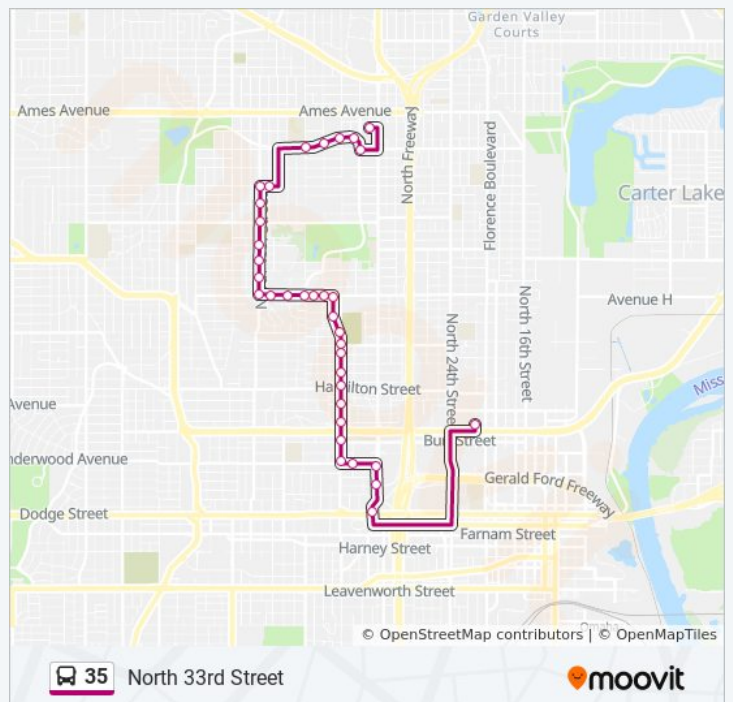

35 bus Info

Direction: Downtown

Stops: 52

Trip Duration: 28 min

Line Summary:

33rd Ave & Grant NW

33rd Ave & 33rd St SW

33rd & Parker NW

(35th) Salem Village & Lake SW

34th Ave & Lake SE

33rd Ave & Lake SW

33rd Ave & Grant NW

33rd Ave & 33rd St SW

33rd & Parker NW

35 bus Time Schedule

Route Timetable:

Sunday	6:45 PM
Monday	Not Operational
Tuesday	Not Operational
Wednesday	Not Operational
Thursday	Not Operational
Friday	Not Operational
Saturday	9:45 PM

35 bus Info

Direction:

Stops: 35

Trip Duration: 22 min

Line Summary:

33rd & Decatur NW

33rd & Seward NW

33rd & Hamilton NW

33rd & Myrtle Ave NW

33rd & Lincoln Blvd NW

33rd & Burt NW

33rd & California NW