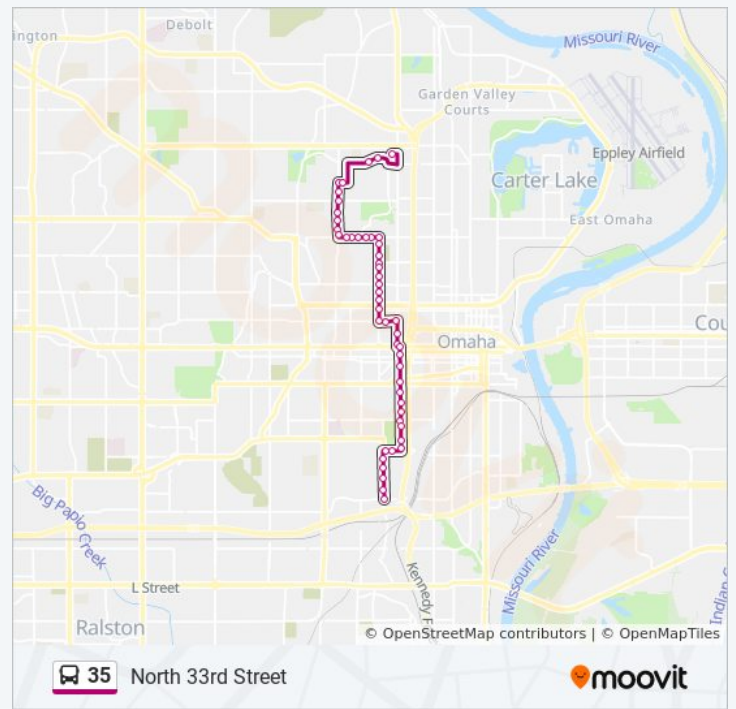

32nd & California NE

33rd & California NE

33rd & Burt NE

33rd & Lincoln Blvd NE

33rd & Myrtle Ave SE

33rd & Hamilton SE

33rd & Seward SE

33rd & Decatur SE

33rd & Parker SE

33rd & 33rd Ave SE

33rd & Erskine NE

33rd & Lake SE

34th Ave & Lake NE

(35th) Salem Village & Lake NW

John Creighton Blvd & Lake NE

37th & Lake NW

38th & Lake NE

40th & Lake NE

40th & Miami SE

40th & Maple SE

40th & Wirt SE

40th & Bedford Ave SE

40th & Pinkney SE

40th & Pratt St SE

39th & Pratt SW

34th Ave & Paxton Blvd SW

33rd & Paxton Blvd SW

North Omaha Tc Bay 4

Direction:

35 stops

[VIEW LINE SCHEDULE](#)

North Omaha Tc Bay 11