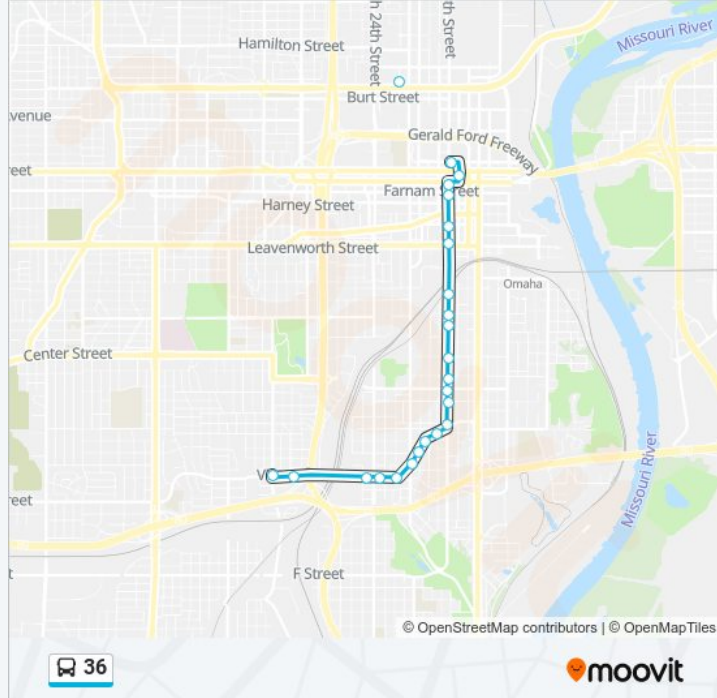

Direction:

24 stops

[VIEW LINE SCHEDULE](#)

32nd Ave & Vinton NW

Hanscom Blvd & Vinton SW

25th & Vinton SE

24th & Vinton SE

21st & Vinton SE

36 bus Info

Direction:

Stops: 24

Trip Duration: 13 min

Line Summary:

16th & Capitol Ave NE

22nd & Cuming NE

Direction:

24 stops

[VIEW LINE SCHEDULE](#)

16th & Capitol Ave NE

17th at Dodge NW

16th & Douglas SW

16th & Farnam NW

16th & Howard NW

16th & Jackson NW

36 bus Info

Direction:

Stops: 24

Trip Duration: 13 min

Line Summary:

21st & Vinton NE

23rd St & Vinton NE

24th on Vinton St. NE