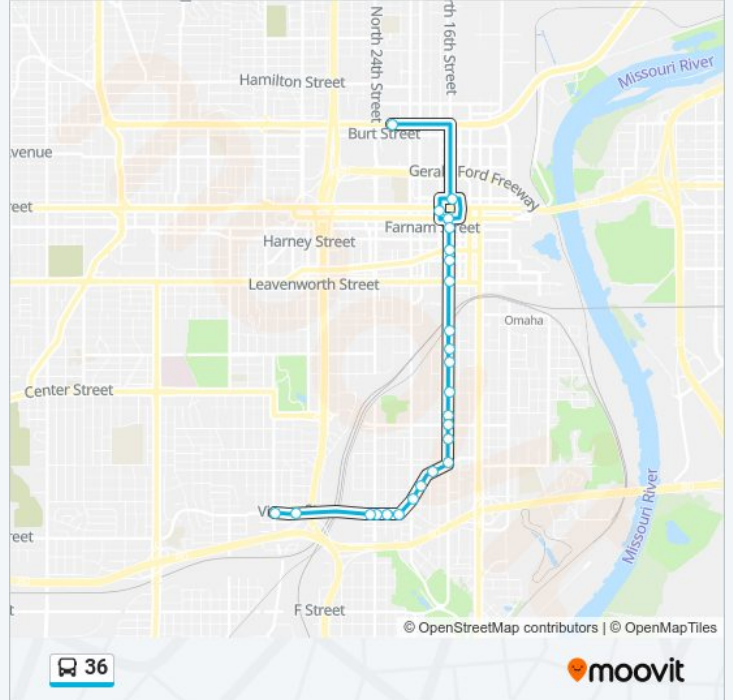

21st & Vinton NE

23rd St & Vinton NE

24th on Vinton St. NE

25th & Vinton NE

Hanscom Blvd & Vinton NE

32nd Ave & Vinton NE

36 bus time schedules and route maps are available in an offline PDF at moovitapp.com. Use the Moovit App to see live bus times, train schedule or subway schedule, and step-by-step directions for all public transit in Omaha.

© 2024 Moovit - All Rights Reserved