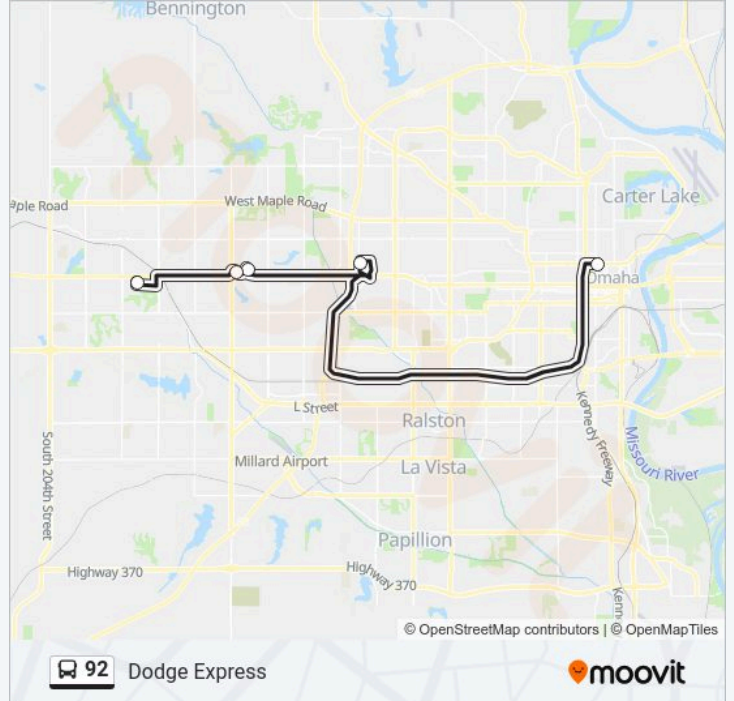

 **92 Line**

Dodge Express

Get The App

The 92 bus line (Dodge Express) has 2 routes. For regular weekdays, their operation hours are:

(1) : 5:35 AM-6:30 PM(2) : 6:10 AM-6:50 PM

Use the Moovit App to find the closest 92 bus station near you and find out when is the next 92 bus arriving.

Direction:

5 stops

[VIEW LINE SCHEDULE](#)

22 & Cuming St NW

Westroads Tc Bay 5

Fnb Pkwy & 137th NW

Fnb Pkwy & 143 NE

Village Pointe Park & Ride

92 bus Time Schedule

Route Timetable:

Monday	5:35 AM-6:30 PM
Tuesday	5:35 AM-6:30 PM
Wednesday	5:35 AM-6:30 PM
Thursday	5:35 AM-6:30 PM
Friday	5:35 AM-6:30 PM
Saturday	Not Operational
Sunday	Not Operational

92 bus Info

Direction:

Stops: 5

Trip Duration: 20 min

Line Summary:

Direction:

6 stops

[VIEW LINE SCHEDULE](#)