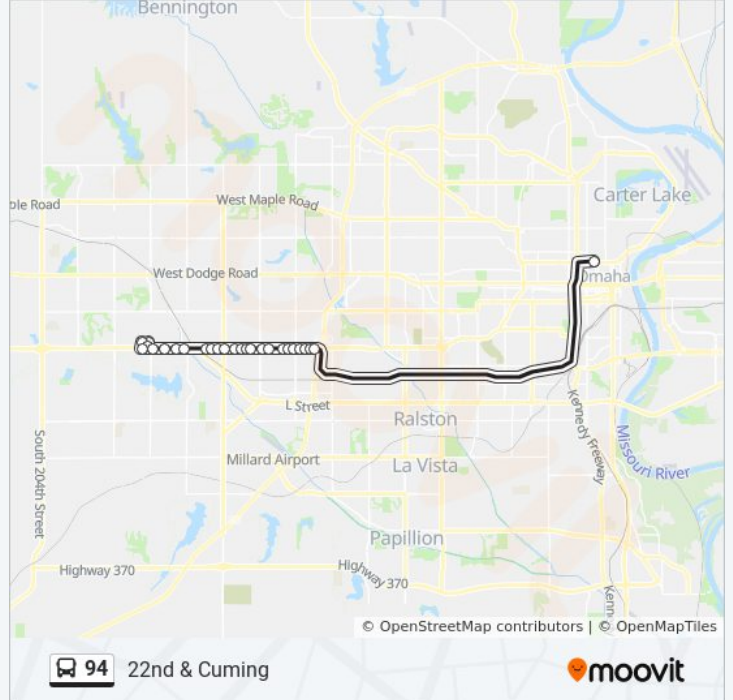

Direction: 22nd & Cuming

26 stops

[VIEW LINE SCHEDULE](#)

- Lakeside Park & Ride SW
- 169th & Lakeside Plz NE
- 171st & Lakeside Hills Plz NE
- 171st & W Center SE
- 168th & W Center SE
- 165th Ave & W Center SE
- 160th & W Center SE
- 156th & W Center SW
- 151st & Center St SE
- 148th & W Center SE
- 146th & W Center SE
- 144th & W Center SW
- W. Center & 140th SE
- W. Center & 139th SW
- W. Center & 138th SE
- W. Center & 135th Ave SW
- W. Center & 132nd SE
- W. Center & 129th Ave SW
- W. Center & 124th SW
- W. Center & 122nd Ave SW
- W. Center & 120th SW
- W. Center & 119th SW

Stops: 26

Trip Duration: 33 min

Line Summary:

W. Center & 117th SE

W. Center & Westwood Ln SW

W. Center & 114th SW

22nd & Cuming NE

Direction: Downtown

36 stops

[VIEW LINE SCHEDULE](#)

Lakeside Park & Ride SW

169th & Lakeside Plz NE

171st & Lakeside Hills Plz NE

171st & W Center SE

168th & W Center SE

165th Ave & W Center SE

160th & W Center SE

156th & W Center SW

151st & Center St SE

148th & W Center SE

146th & W Center SE

144th & W Center SW

Oakview Park & Ride MB

W. Center & 139th SW