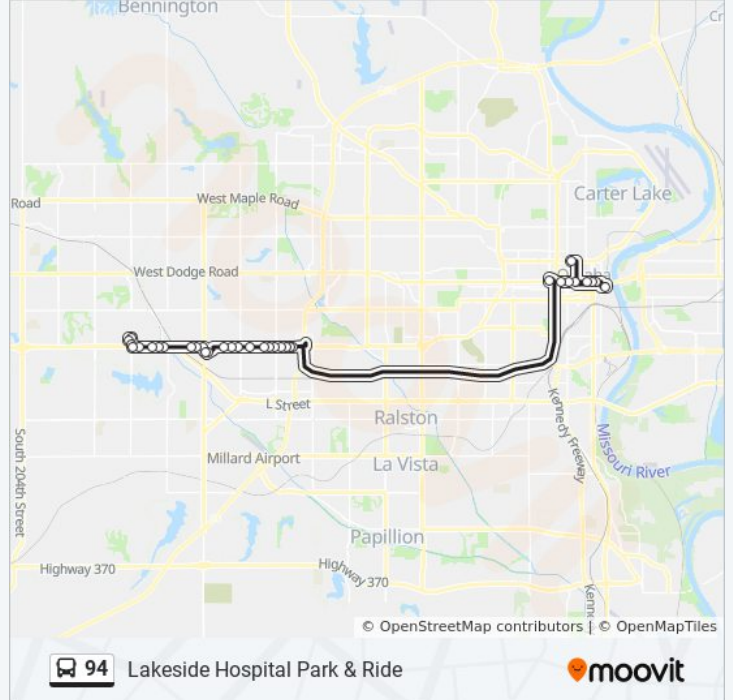

W Center & 117th NE

W Center & 119th NE

W Center & 120th NW

W Center & 122nd Ave NE

W Center & 124th NE

W Center & 129th Ave NE

W Center & 132nd NW

W Center & 135th Ave NE

W Center & 138th NW

Oakview Park & Ride NW

Oakview Dr & 144th NE

144th & W Center NW

146th & W Center NW

148th & W Center NE

156th & W Center NW

158th Plz & W Center NE

160th & W Center NW

165th Ave & W Center NW

168th & W Center NE

168th & Gold SE

168th & Lakeside Hills Plz NW

Lakeside Park & Ride SW

94 bus time schedules and route maps are available in an offline PDF at moovitapp.com. Use the [Moovit App](#) to see live bus times, train schedule or subway schedule, and step-by-step directions for all public transit in Omaha.

[About Moovit](#) · [MaaS Solutions](#) · [Supported Countries](#) · [Mooviter Community](#)

© 2024 Moovit - All Rights Reserved

Check Live Arrival Times