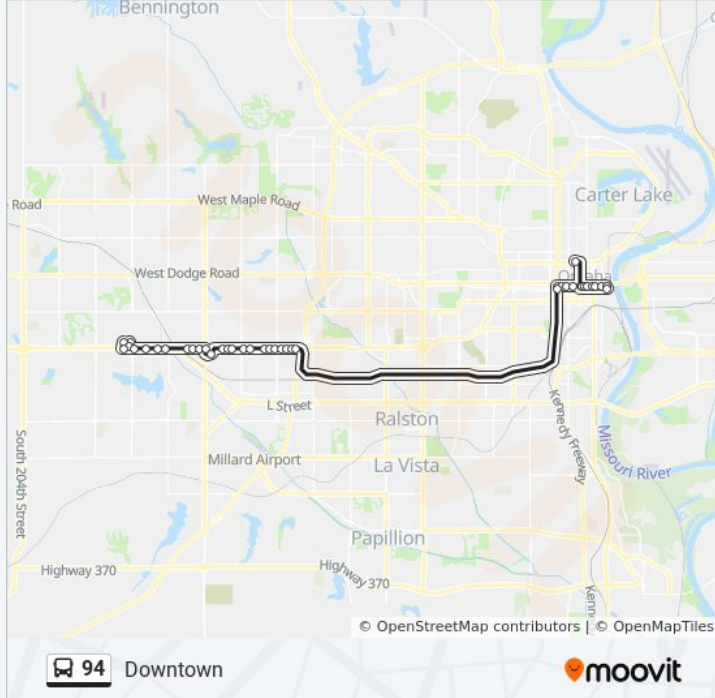

94 bus Info

Direction: Downtown

Stops: 36

Trip Duration: 46 min

Line Summary:

W. Center & 124th SW

W. Center & 122nd Ave SW

W. Center & 120th SW

W. Center & 119th SW

W. Center & 117th SE

W. Center & Westwood Ln SW

W. Center & 114th SW

28th & Farnam SE

26th Ave & Douglas SW

25th & Douglas SW

24th & Douglas SE

18th & Douglas SW

17th & Douglas SW

16th & Douglas SW

Douglas & 14th SE

Capitol Ave & 12th NE

16th & Capitol Ave NE

22nd & Cuming NE

Direction: Lakeside Hospital Park & Ride

33 stops

[VIEW LINE SCHEDULE](#)

22nd & Cuming SE

16th & Davenport NW

Dodge & 12th NE

Dodge & 14th NE

16th & Dodge NE

20th & Dodge NW