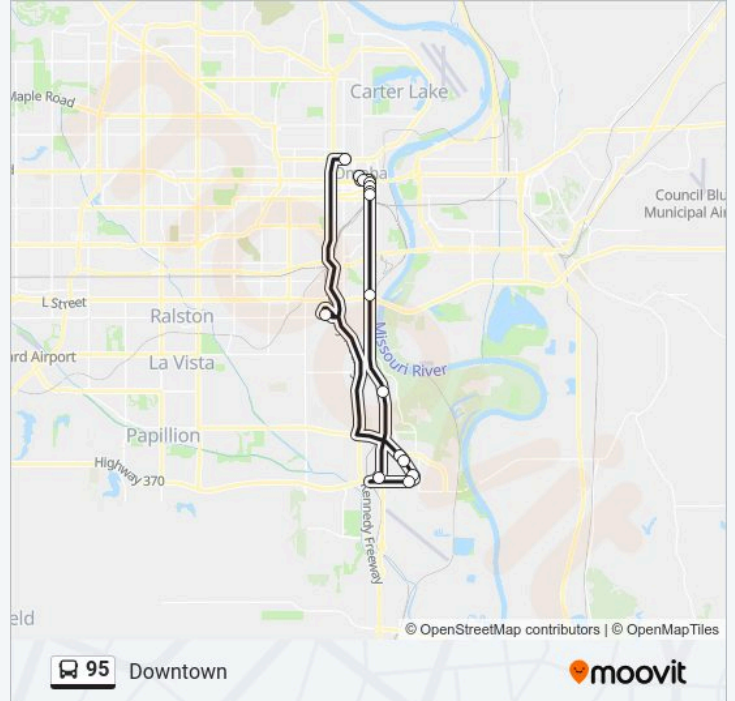

Direction:

17 stops

[VIEW LINE SCHEDULE](#)

- 17th & Davenport SE
- Metro College Tc Bay 8
- Galvin Rd & Harvell Dr SW
- Bellevue University Park & Ride
- Galvin Rd & Wall NW
- Harlan Drive Park & Ride
- Lied Actity Center Park & Ride
- Fort Crook & Childs Rd SE
- 13th & J St SE
- 13th & Jackson SE
- 13th & Howard SE
- 13th & Farnam SE
- 13th St & Douglas SE
- Dodge & 14th NE
- Dodge & 16th NE
- 17th & Davenport SE
- 22nd & Cuming NE

Line Summary:

Direction: Downtown

16 stops

[VIEW LINE SCHEDULE](#)

22 & Cuming St NW

Metro College Tc Bay 8

Galvin Rd & Harvell Dr SW

Bellevue University Park & Ride

13th St & Douglas SE

Dodge & 14th NE

Dodge & 16th NE

17th & Davenport SE

95 bus Time Schedule

Downtown Route Timetable:

Monday	5:50 AM
Tuesday	5:50 AM
Wednesday	5:50 AM
Thursday	5:50 AM
Friday	5:50 AM
Saturday	Not Operational
Sunday	Not Operational

95 bus Info

Direction: Downtown

Stops: 16

Trip Duration: 57 min

Line Summary:

Direction:

17 stops

[VIEW LINE SCHEDULE](#)