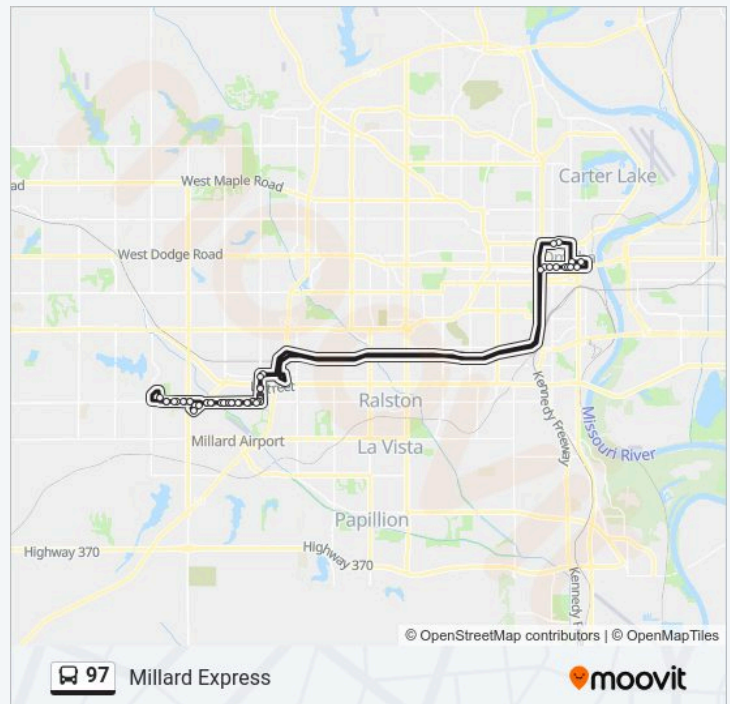

120th & P St SE

120th & Ohern SE

120th & M St SE

I St & 120th SE

22nd & Cuming NE

97 Millard Express

Direction:

53 stops

Millard Ave & U St NE

Millard Ave & S Plz NE

Q St & 138th SE

Q St & 136th SW

Q St & 136th SW

Q St & 132nd SW

Q St & Harry Andersen Ave SE

Q St & Deauville Dr SW

Thursday	5:34 AM-6:19 AM
Friday	5:34 AM-6:19 AM
Saturday	Not Operational
Sunday	Not Operational

97 bus Info

Direction:

Stops: 53

Trip Duration: 83 min

Line Summary:

Q St & Oaks Ln SW

Q St & Oakair Dr SW

Q St & Magnolia SW

Q St & 122nd SW

120th & P St SE

120th & Ohern SE

120th & M St SE

I St & 120th SE

28th & Farnam SE

Douglas & 26th Ave SW