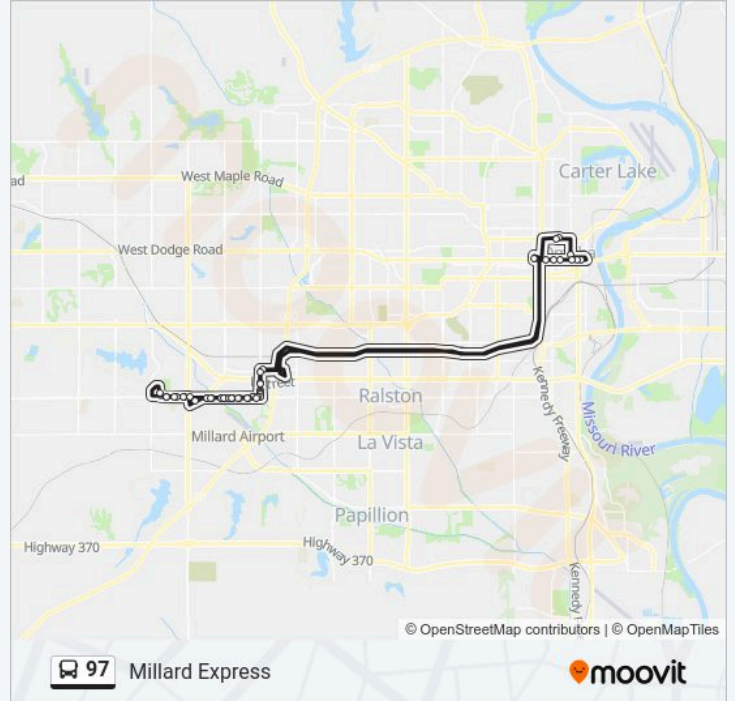

Dodge & 12th NE

Dodge & 14th NE

Dodge & 16th NE

Dodge & 20th NW

Dodge & 24th NE

Dodge & 26th NW

Dodge & 30th NE

120th & I St SW

97 bus Info**Direction:** Millard Park & Ride**Stops:** 48**Trip Duration:** 83 min**Line Summary:**

Q St & 136th NE

Q St & 136th NE

Q St & 138th NE

Boulder Creek Park & Ride

Q St & Walnut Grove Dr NE

Q St & Millard South High NE

Q St & 136th SW

Q St & 132nd SW

Q St & Harry Andersen Ave SE

Q St & Deauville Dr SW

Q St & Oaks Ln SW

Q St & Oakair Dr SW

Q St & Magnolia SW

Q St & 122nd SW

120th & P St SE

120th & Ohern SE

120th & M St SE

I St & 120th SE

22nd & Cuming NE

97 Millard Express

Direction:

53 stops