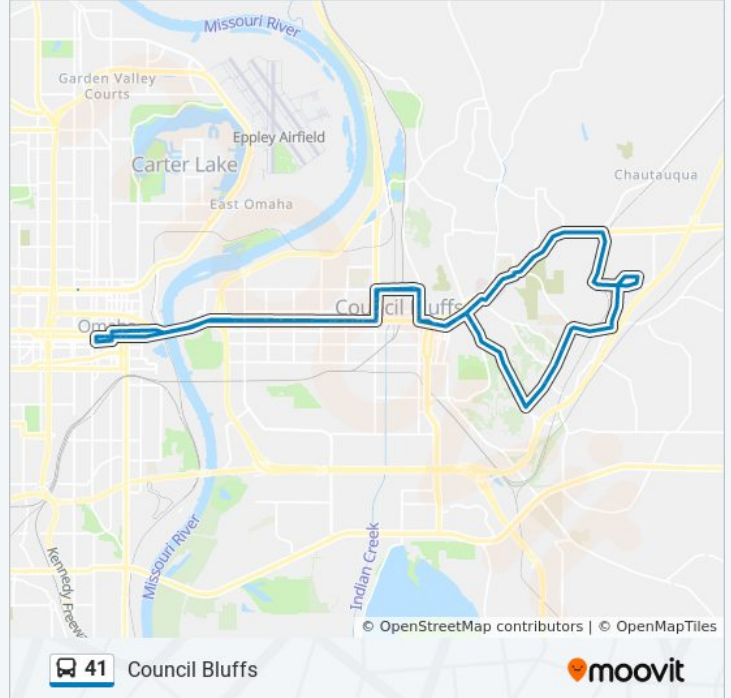

### Direction: Council Bluffs

75 stops

[VIEW LINE SCHEDULE](#)

Farnam St & 18th NE

17th & Douglas SW

16th & Douglas SW

Douglas & 13th SW

35th & Broadway SW

8th & Washington Ave NW

### 41 bus Info

**Direction:** Council Bluffs

**Stops:** 75

**Trip Duration:** 85 min

**Line Summary:**

8th & Broadway NE  
6th & Broadway SW  
4th & Broadway NE  
2nd & East Broadway SW  
1st & East Broadway SE  
East Broadway & Grace SW  
East Broadway & Frank SW  
E. Pierce & Ridge St (Methodist) SE  
East Pierce & Jennie Edmundson Hospital SW  
East Pierce & Kenmore Ave SW  
Kanesville Blvd & North Ave SE  
Kanesville Blvd & Railroad Ave SW  
Iowa Western Community College  
Valley View Dr & Mcpherson Ave NE  
Bennett Ave & Bonham Ave NE  
Bennett Ave & Franklin Ave NE  
Mall Of the Bluffs  
Madison Ave & Bennett Ave NE  
Madison Ave & Rosner SE  
Madison Ave & Kappell Ave SE  
1st & Knepper SE  
1st & Platner SE  
1st & Pierce SE  
2nd & East Broadway NE  
4th & Broadway NE  
6th & Broadway SW  
8th & Broadway NE  
8th & Mynster SE  
8th & Avenue E SE  
9th & Avenue G NE  
15th & Avenue G NE  
16th & Avenue E NW  
16th & Avenue D SW

16th & Avenue B NW

16th & Broadway NW

18th & Broadway NE

20th & Broadway NE

23rd & Broadway NE

24th & Broadway NE

26th & Broadway NE

28th & Broadway NE