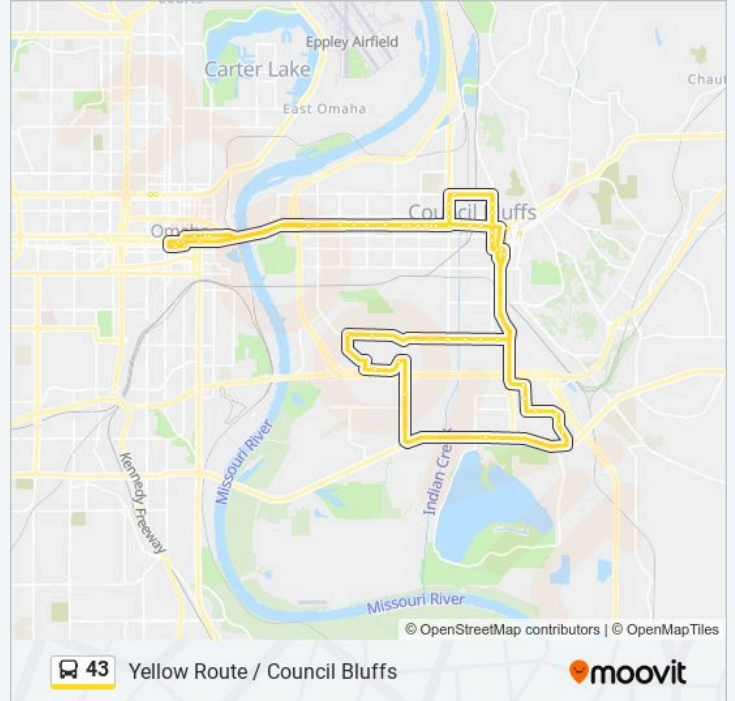

32nd Ave & Manawa Centre Dr SW

35th Ave & Power Dr SW

35th Ave & Metro Dr SW

Metro Dr Midblock

Metro Crossing Target

9th & Veterans Memorial Hwy NE

Marketplace

24th & Mid-America NW

Mid America Dr & Horseshoe Casino NE

23rd Ave & Bass Pro Dr SE

23rd Ave & Horseshoe Casino SE

23rd Ave & 19th SW

23rd Ave & 16th SW

23rd Ave & 13th SW

23rd Ave & 10th SW

23rd Ave & 7th SE

6th Ave & 6th St SE

5th Ave & 6th St NW

8th & Willow Ave SE

1st Ave & 8th St NE

8th & Mill SE

8th & Avenue E SE

15th & Avenue G NE

16th & Avenue E NW

16th & Avenue D SW

16th & Avenue B NW

16th & Broadway NW

18th & Broadway NE

20th & Broadway NE

23rd & Broadway NE

24th & Broadway NE

26th & Broadway NE