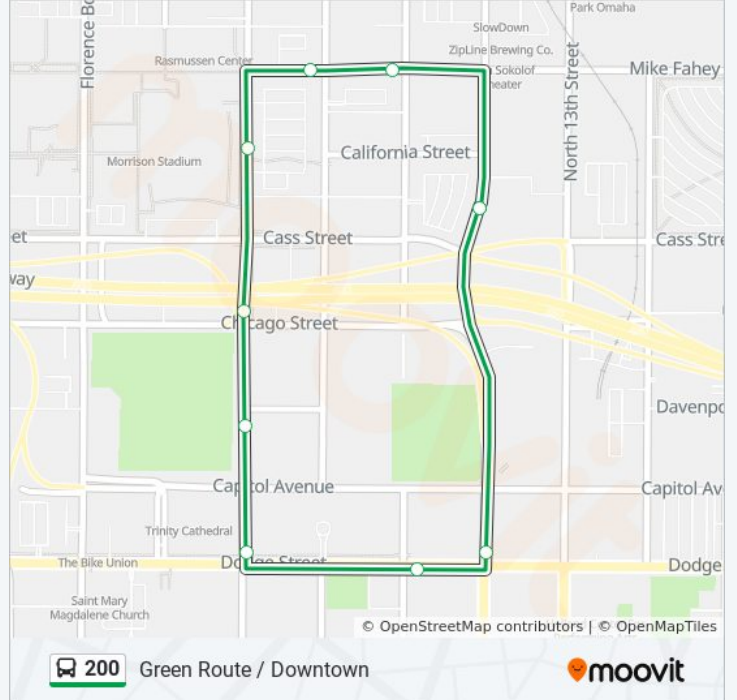

200 bus time schedules and route maps are available in an offline PDF at moovitapp.com. Use the [Moovit App](#) to see live bus times, train schedule or subway schedule, and step-by-step directions for all public transit in Omaha.

[About Moovit](#) • [MaaS Solutions](#) • [Supported Countries](#) • [Mooviter Community](#)

© 2024 Moovit - All Rights Reserved

Check Live Arrival Times