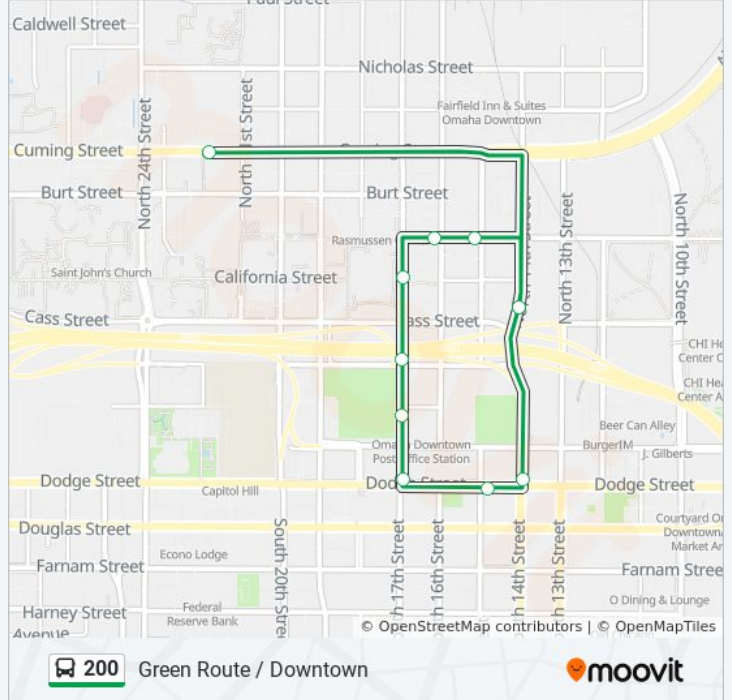

Use the Moovit App to find the closest 200 bus station near you and find out when is the next 200 bus arriving.

Direction: Circulator

11 stops

[VIEW LINE SCHEDULE](#)

22nd & Cuming SE

14th & California SW

14th & Dodge NW

15th & Dodge NE

17th & Dodge NE

17th & Davenport SE

17th & Cass SE

17th & California NE

16th & Mike Fahey SW

15th & Mike Fahey SW

14th & California SW

200 bus Info

Direction: Circulator

Stops: 11

Trip Duration: 9 min

Line Summary:

Direction:

10 stops

[VIEW LINE SCHEDULE](#)

14th & California SW

14th & Dodge NW

15th & Dodge NE

17th & Dodge NE

17th & Davenport SE

17th & Cass SE

17th & California NE

16th & Mike Fahey SW