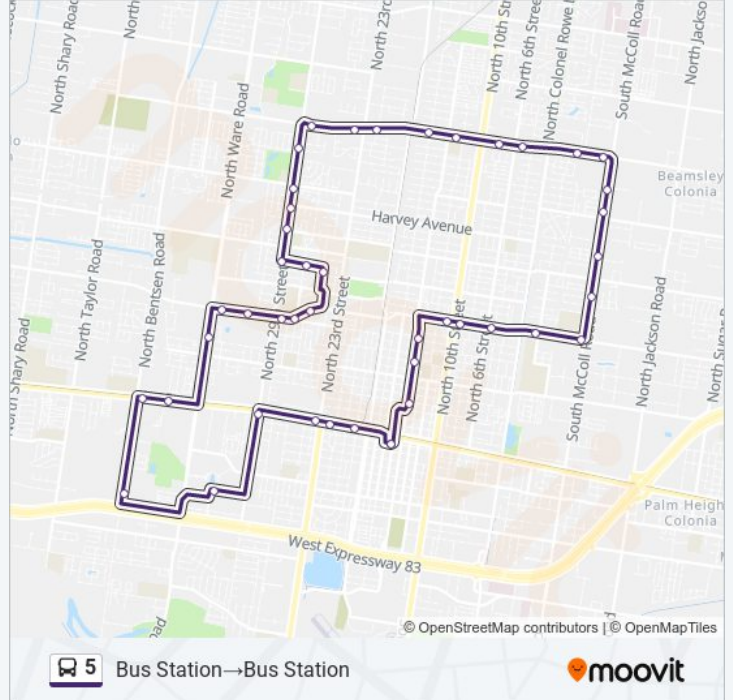

**Direction: Bus Station → Bus Station**

44 stops

[VIEW LINE SCHEDULE](#)

- Bus Station
- Bus. 83 And 20th 1/2
- Bus. 83 And 22nd W. Of 22nd
- Bus 83. And 23rd W. Of 23rd
- 29th And Bus. 83
- Ithaca And Palms Crossing
- Bentsen & West Frontage
- Bentsen And Bus. 83
- Bus. 83 And 40th
- Ware And Ivy
- Pecan And Ware E. Of Ware
- Pecan And 33rd
- Pecan And 28th
- Pecan And 27th
- STC Pecan Plaza
- 25th And Tamarack
- Tamarack And 27th
- Tamarack And 29th N. Of Tamarack
- 29th And La Vista
- 29th And Harvey
- 29th And Daffodil
- 29th And Iris

**5 bus Info**

**Direction:** Bus Station → Bus Station

**Stops:** 44

**Trip Duration:** 50 min

**Line Summary:**

Nolana And 29th E. Of 29th

Nolana And 24th

Nolana And 23rd E. Of 23rd

Nolana And 16th S. Side Of Nolana

Nolana And 12 1/2 St.

Nolana And 8th

Nolana And 5th

Nolana And Cynthia

Nolana And Mccoll S. Side Of Nolana

Mccoll And Jonquil W. Side Of Mccoll

Mccoll And Fern

Main And Jasmine W. Side Of Main

Main And Ebony N. Of Ebony

Bus Station

5 bus time schedules and route maps are available in an offline PDF at moovitapp.com. Use the [Moovit App](#) to see live bus times, train schedule or subway schedule, and step-by-step directions for all public transit in McAllen.