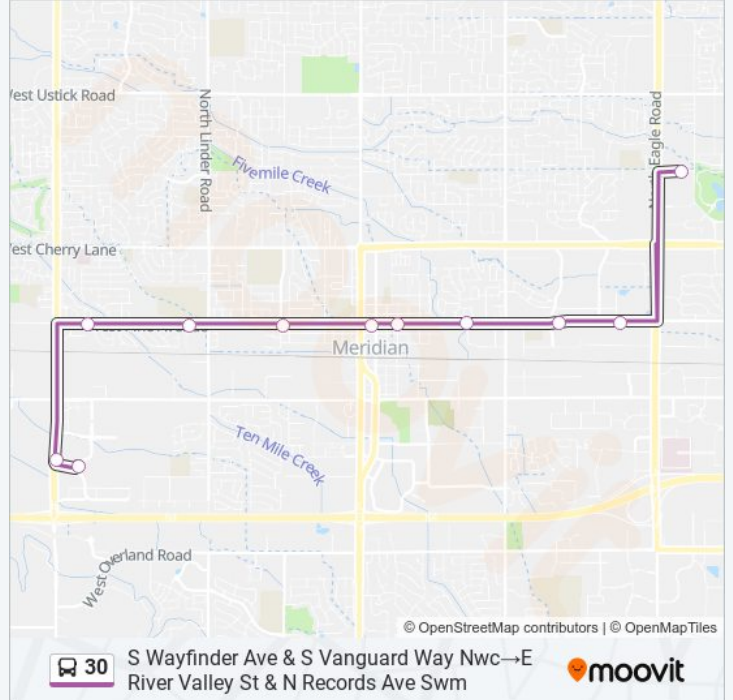

30 bus time schedules and route maps are available in an offline PDF at moovitapp.com. Use the [Moovit App](#) to see live bus times, train schedule or subway schedule, and step-by-step directions for all public transit in Boise.

[About Moovit](#) • [MaaS Solutions](#) • [Supported Countries](#) • [Mooviter Community](#)

© 2024 Moovit - All Rights Reserved

Check Live Arrival Times