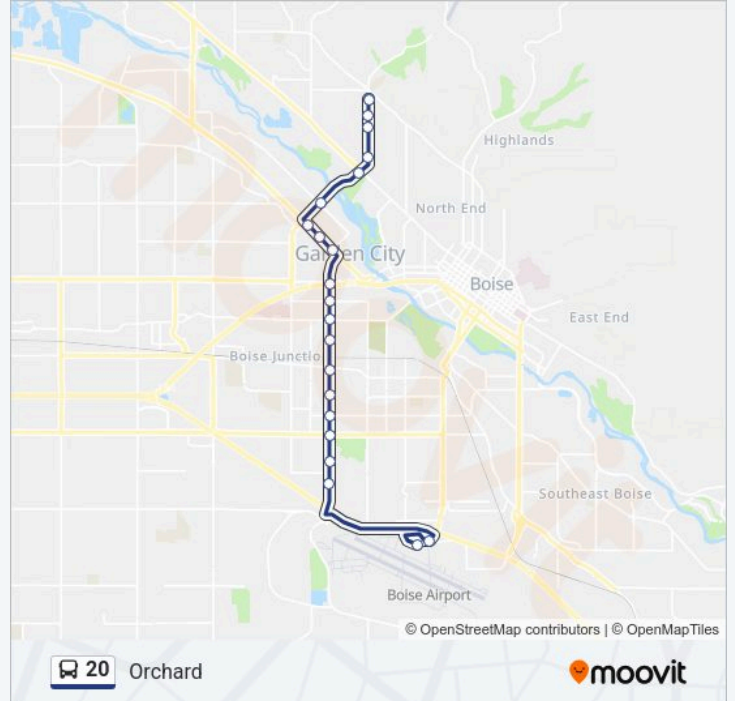

Use the Moovit App to find the closest 20 bus station near you and find out when is the next 20 bus arriving.

Direction: N 36th St & W Shasta St Sec→Boise Airport

22 stops

[VIEW LINE SCHEDULE](#)

- N 36th St & W Shasta St Sec
- N 36th St & W Shasta St Nwc
- N 36th St & W Pinehurst Dr Nwc
- N 36th St & W Taft St Nwc
- N 36th St & W Sunset Ave Swc
- N Veterans Memorial Pkwy & W State St Swc
- N Veterans Memorial Pkwy & N Adams St Nwc
- W Chinden Blvd & W 41st St Sec
- W Chinden Blvd & W 39th St Swc
- W Chinden Blvd & W 37th St Swc
- N Orchard St & W Fairview Ave Swc
- N Orchard St & W Irving St Nwc
- N Orchard St & W Emerald St Nwc
- N Orchard St & W Morris Hill Rd Nwc
- N Orchard St & W Franklin Rd Swc
- S Orchard St & W Cassia St Nwm
- S Orchard St & W Kootenai St Nwc
- S Orchard St & W Overland Rd Nwc
- S Orchard St & W Greenbrier Dr Swc
- S Orchard St & W Targee St Swm

20 bus Time Schedule

N 36th St & W Shasta St Sec→Boise Airport Route
Timetable:

Monday	6:12 AM-8:43 PM
Tuesday	6:12 AM-8:43 PM
Wednesday	6:12 AM-8:43 PM
Thursday	6:12 AM-8:43 PM
Friday	6:12 AM-8:43 PM
Saturday	7:13 AM-9:13 PM
Sunday	Not Operational

20 bus Info

Direction: N 36th St & W Shasta St Sec→Boise Airport

Stops: 22

Trip Duration: 22 min

Line Summary:

W Airport Way & W Wright St Swc

Boise Airport

Direction: Boise Airport→N 36th St & W Shasta St Sec

19 stops

[VIEW LINE SCHEDULE](#)

Boise Airport

S Orchard St & W Targee St Sem

S Orchard St & W Greenbrier Dr Sem

S Orchard St & W Overland Rd Nec

S Orchard St & W Kootenai St Nec

S Orchard St & W Cassia St Sec