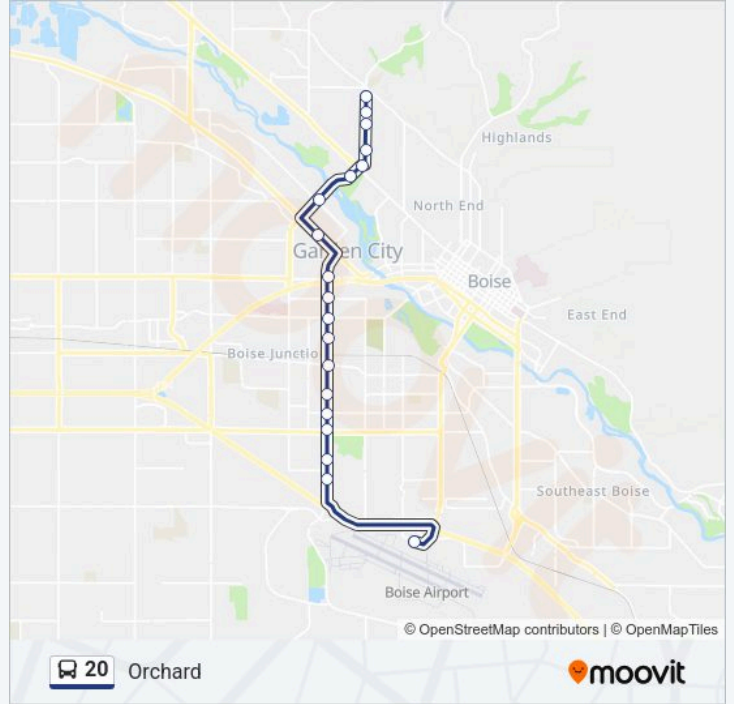

20 bus time schedules and route maps are available in an offline PDF at moovitapp.com. Use the Moovit App to see live bus times, train schedule or subway schedule, and step-by-step directions for all public transit in Boise.

© 2025 Moovit - All Rights Reserved