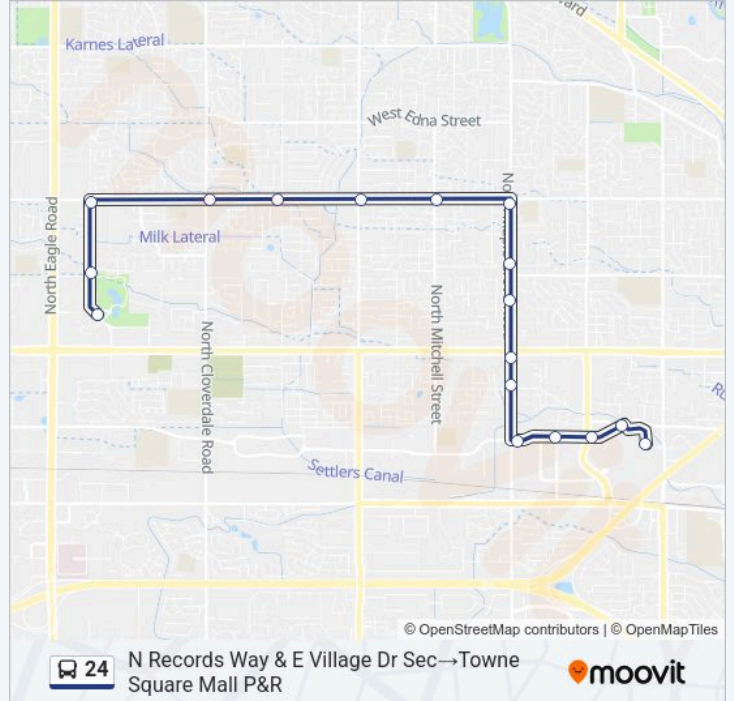

Direction: N Records Way & E Village Dr Sec → Towne Square Mall P&R

17 stops

[VIEW LINE SCHEDULE](#)

- N Records Way & E Village Dr Sec
- N Records Ave & E River Valley St Nem
- N Records Ave & E Ustick Rd Sec
- W Ustick Rd & N Cloverdale Rd Sec
- W Ustick Rd & N Shamrock Ave Swm
- W Ustick Rd & N Five Mile Rd Sec
- W Ustick Rd & N Mitchell St Sec
- N Maple Grove Rd & W Ustick Rd Swc
- N Maple Grove Rd & W Cory Ln Nwc
- N Maple Grove Rd & N Workland Dr Nwc
- N Maple Grove Rd & W Fairview Ave Swm
- N Maple Grove Rd & W Irving St Nwc
- W Emerald St & N Maple Grove Rd Sec
- W Emerald St & N Benjamin Ln Swc
- W Emerald St & N Milwaukee St Sec
- W Emerald St & Brookhaven Dr Swc
- Towne Square Mall P&R

24 bus Time Schedule

N Records Way & E Village Dr Sec → Towne Square Mall P&R Route Timetable:

Monday	7:26 AM-6:26 PM
Tuesday	7:26 AM-6:26 PM
Wednesday	7:26 AM-6:26 PM
Thursday	7:26 AM-6:26 PM
Friday	7:26 AM-6:26 PM
Saturday	Not Operational
Sunday	Not Operational

24 bus Info

Direction: N Records Way & E Village Dr Sec → Towne Square Mall P&R

Stops: 17

Trip Duration: 20 min

Line Summary:

Direction: Towne Square Mall P&R→N Records Way & E Village Dr Sec

17 stops

[VIEW LINE SCHEDULE](#)

- Towne Square Mall P&R
- W Emerald St & N Benjamin Ln Nwc
- W Emerald St & N Maple Grove Rd Nec
- N Maple Grove Rd & W Susan Dr Nem
- N Maple Grove Rd & W Fairview Ave Nem
- N Maple Grove Rd & W Landmark Ct Sec
- N Maple Grove Rd & W Northview St Sec
- N Maple Grove Rd & W Canterbury St Sec
- W Ustick Rd & N Maple Grove Rd Nwm
- W Ustick Rd & N Mitchell St Nec
- W Ustick Rd & N Five Mile Rd Nwc
- W Ustick Rd & N Shamrock Ave Nwc
- W Ustick Rd & N Cloverdale Rd Nwc
- N Records Ave & E Tecate Ln Nwc
- N Records Way & E River Valley St Nwc
- N Records Way & E Village Dr Swc
- N Records Way & E Village Dr Sec