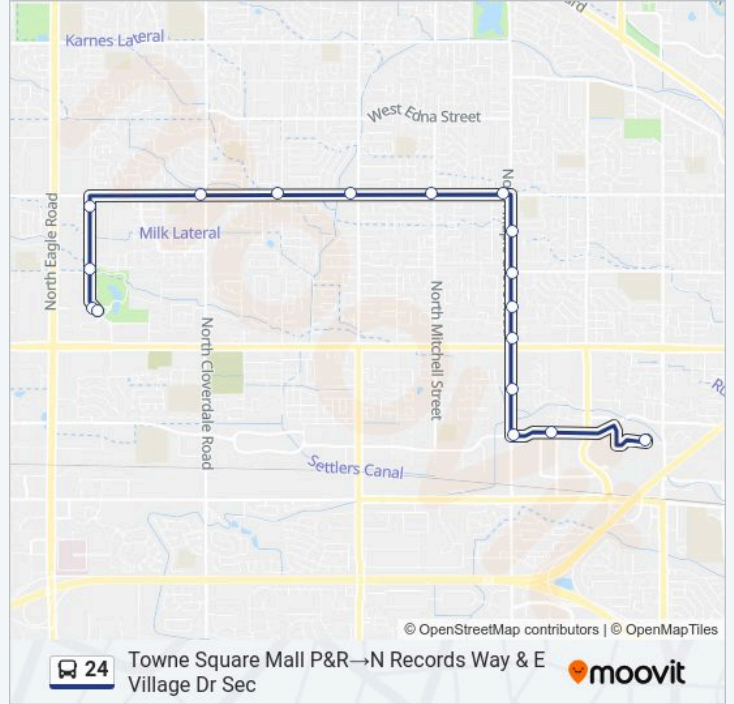

24 bus Info

Direction: N Records Way & E Village Dr Sec → Towne Square Mall P&R

Stops: 17

Trip Duration: 20 min

Line Summary:

Direction: Towne Square Mall P&R→N Records Way & E Village Dr Sec

17 stops

[VIEW LINE SCHEDULE](#)

- Towne Square Mall P&R
- W Emerald St & N Benjamin Ln Nwc
- W Emerald St & N Maple Grove Rd Nec
- N Maple Grove Rd & W Susan Dr Nem
- N Maple Grove Rd & W Fairview Ave Nem
- N Maple Grove Rd & W Landmark Ct Sec
- N Maple Grove Rd & W Northview St Sec
- N Maple Grove Rd & W Canterbury St Sec
- W Ustick Rd & N Maple Grove Rd Nwm
- W Ustick Rd & N Mitchell St Nec
- W Ustick Rd & N Five Mile Rd Nwc
- W Ustick Rd & N Shamrock Ave Nwc
- W Ustick Rd & N Cloverdale Rd Nwc
- N Records Ave & E Tecate Ln Nwc
- N Records Way & E River Valley St Nwc
- N Records Way & E Village Dr Swc
- N Records Way & E Village Dr Sec

24 bus Time Schedule

Towne Square Mall P&R→N Records Way & E Village Dr Sec Route Timetable:

Monday	8:00 AM-7:00 PM
Tuesday	8:00 AM-7:00 PM
Wednesday	8:00 AM-7:00 PM
Thursday	8:00 AM-7:00 PM
Friday	8:00 AM-7:00 PM
Saturday	Not Operational
Sunday	Not Operational

24 bus Info

Direction: Towne Square Mall P&R→N Records Way & E Village Dr Sec

Stops: 17

Trip Duration: 25 min

Line Summary:

24 bus time schedules and route maps are available in an offline PDF at moovitapp.com. Use the Moovit App to see live bus times, train schedule or subway schedule, and step-by-step directions for all public transit in Boise.