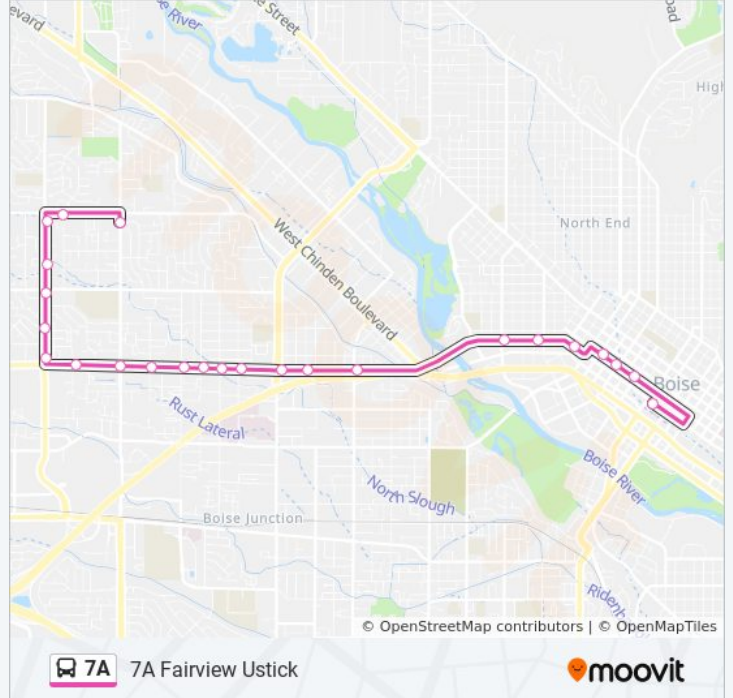

Use the Moovit App to find the closest 7A bus station near you and find out when is the next 7A bus arriving.

**Direction: N Cole Rd & W Ustick Rd Swm→W Main St & N 8th St Swc**

19 stops

[VIEW LINE SCHEDULE](#)

**7A bus Info**

**Direction:** N Cole Rd & W Ustick Rd Swm→W Main St & N 8th St Swc

**Stops:** 19

**Trip Duration:** 21 min

**Line Summary:**

**Direction: W Main St & N 8th St Swc→N Cole Rd & W Ustick Rd Swm**

**7A bus Info**

**Direction:** W Main St & N 8th St Swc→N Cole Rd & W Ustick Rd Swm

**Stops:** 24

**Trip Duration:** 23 min

**Line Summary:**

N Milwaukee St & W Holt St Nec

N Milwaukee St & W Northview St Sec

N Milwaukee St & W Cory Ct Nem

N Milwaukee St & W Tudor Ln Nem

W Ustick Rd & N Ash Park Ln Swc

N Cole Rd & W Ustick Rd Swm

7A bus time schedules and route maps are available in an offline PDF at [moovitapp.com](https://moovitapp.com). Use the [Moovit App](#) to see live bus times, train schedule or subway schedule, and step-by-step directions for all public transit in Boise.