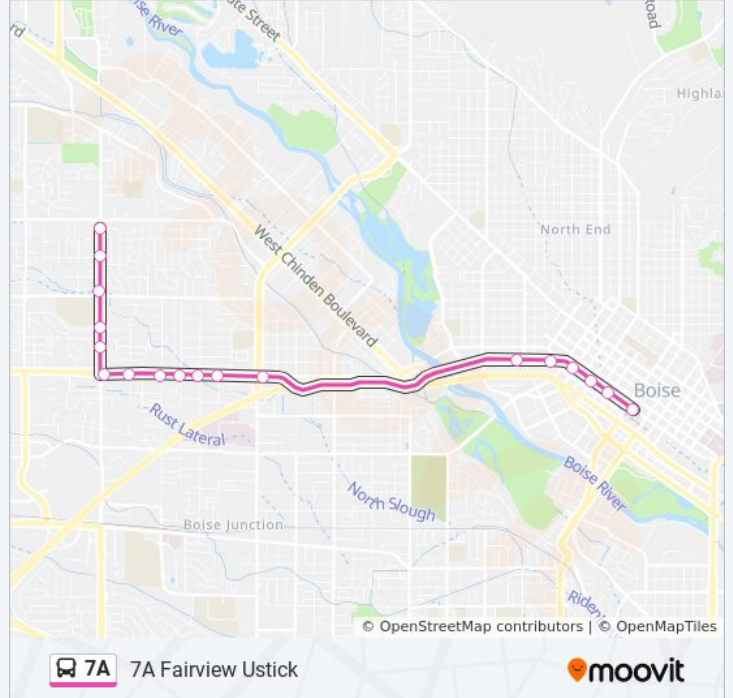

Use the Moovit App to find the closest 7A bus station near you and find out when is the next 7A bus arriving.

**Direction: N Cole Rd & W Ustick Rd Swm→W Main St & N 8th St Swc**

19 stops

[VIEW LINE SCHEDULE](#)

- N Cole Rd & W Ustick Rd Swm
- N Cole Rd & W Settlers Ave Nwc
- N Cole Rd & W Northview St Nwc
- N Cole Rd & W Wesley Dr Nwc
- N Cole Rd & W Westwood Dr Nwc
- W Fairview Ave & N Cole Rd Sec
- W Fairview Ave & N Eldorado St Swc
- W Fairview Ave & N Allumbaugh St Swc
- W Fairview Ave & N Raymond St Swc
- W Fairview Ave & N Liberty St Swc
- W Fairview Ave & N Hartman St Swc
- W Fairview Ave & N Curtis Rd Sec
- W Fairview Ave & S 27th St Sec
- W Fairview Ave & S 24th St Sec
- W Fairview Ave & W Grove St Swm
- W Main St & S 15th St Swc
- W Main St & S 13th St Swc
- W Main St & S 11th St Swc
- W Main St & N 8th St Swc

**7A bus Info**

**Direction:** N Cole Rd & W Ustick Rd Swm→W Main St & N 8th St Swc

**Stops:** 19

**Trip Duration:** 21 min

**Line Summary:**

**Direction: W Main St & N 8th St Swc→N Cole Rd & W Ustick Rd Swm**

**7A bus Info**

**Direction:** W Main St & N 8th St Swc→N Cole Rd & W Ustick Rd Swm

**Stops:** 24

**Trip Duration:** 23 min

**Line Summary:**

N Milwaukee St & W Holt St Nec

N Milwaukee St & W Northview St Sec