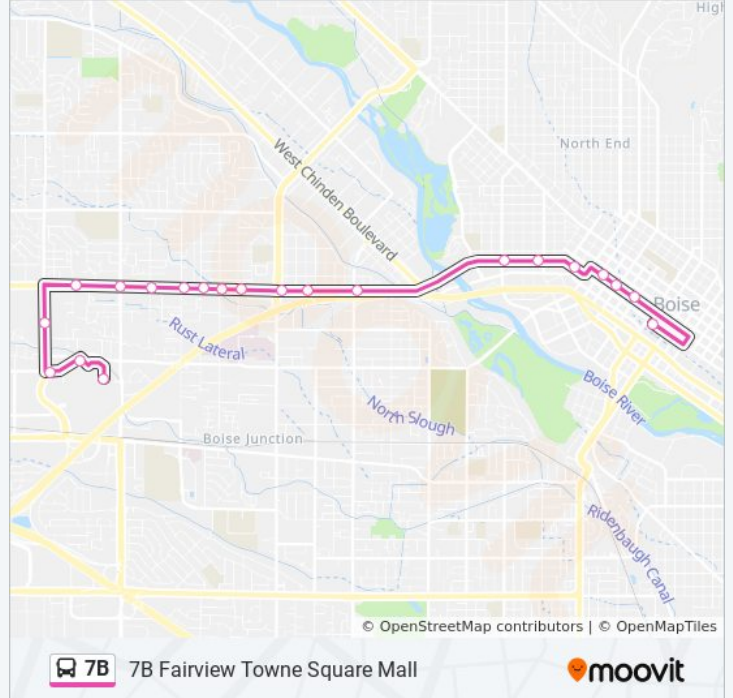

Fairview Towne Square Mall

Get The App

The 7B bus line (Fairview Towne Square Mall) has 2 routes. For regular weekdays, their operation hours are:
 (1) Towne Square Mall P&R→W Main St & N 8th St Swc: 5:45 AM - 8:45 PM
 (2) W Main St & N 8th St Swc→Towne Square Mall P&R: 5:15 AM - 9:15 PM

Use the Moovit App to find the closest 7B bus station near you and find out when is the next 7B bus arriving.

Direction: Towne Square Mall P&R→W Main St & N 8th St Swc

20 stops

[VIEW LINE SCHEDULE](#)

- Towne Square Mall P&R
- W Rifleman St & W Emerald St Sec
- W Rifleman St & N Milwaukee St Nec
- N Milwaukee St & Milwaukee St Sec
- W Fairview Ave & N Milwaukee St Sem
- W Fairview Ave & N Owens Ave Swc
- W Fairview Ave & N Cole Rd Sec
- W Fairview Ave & N Eldorado St Swc
- W Fairview Ave & N Allumbaugh St Swc
- W Fairview Ave & N Raymond St Swc
- W Fairview Ave & N Liberty St Swc
- W Fairview Ave & N Hartman St Swc
- W Fairview Ave & N Curtis Rd Sec
- W Fairview Ave & S 27th St Sec
- W Fairview Ave & S 24th St Sec
- W Fairview Ave & W Grove St Swm
- W Main St & S 15th St Swc
- W Main St & S 13th St Swc
- W Main St & S 11th St Swc
- W Main St & N 8th St Swc

7B bus Info

Direction: Towne Square Mall P&R→W Main St & N 8th St Swc

Stops: 20

Trip Duration: 22 min

Line Summary:

Direction: W Main St & N 8th St Swc→Towne Square Mall P&R

21 stops

[VIEW LINE SCHEDULE](#)

7B bus Info

Direction: W Main St & N 8th St Swc→Towne Square Mall P&R

Stops: 21

Trip Duration: 23 min

Line Summary:

W Emerald St & N Milwaukee St Sec

W Emerald St & Brookhaven Dr Swc

Towne Square Mall P&R