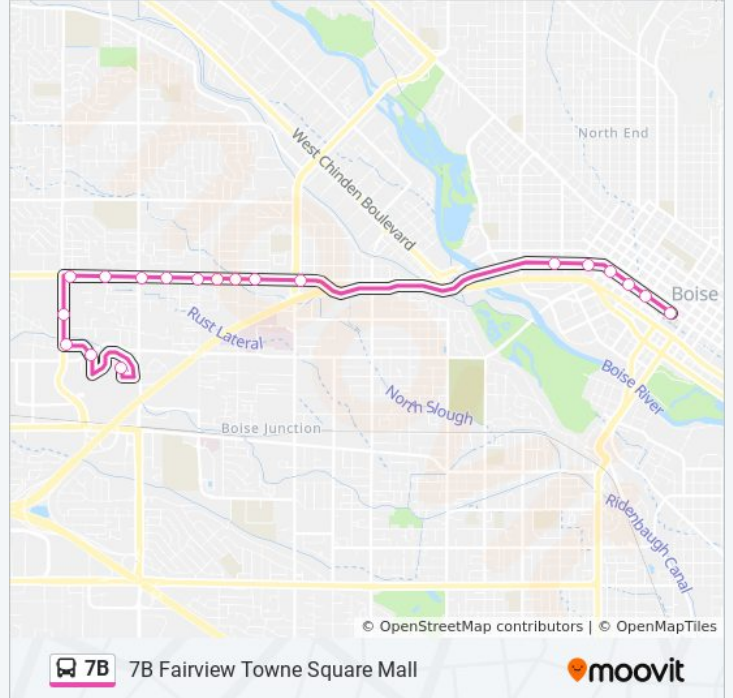

Fairview Towne Square Mall

Get The App

The 7B bus line (Fairview Towne Square Mall) has 2 routes. For regular weekdays, their operation hours are:
 (1) Towne Square Mall P&R→W Main St & N 8th St Swc: 5:45 AM - 8:45 PM
 (2) W Main St & N 8th St Swc→Towne Square Mall P&R: 5:15 AM - 9:15 PM

Use the Moovit App to find the closest 7B bus station near you and find out when is the next 7B bus arriving.

Direction: Towne Square Mall P&R→W Main St & N 8th St Swc

20 stops

[VIEW LINE SCHEDULE](#)

- Towne Square Mall P&R
- W Rifleman St & W Emerald St Sec
- W Rifleman St & N Milwaukee St Nec
- N Milwaukee St & Milwaukee St Sec
- W Fairview Ave & N Milwaukee St Sem
- W Fairview Ave & N Owens Ave Swc
- W Fairview Ave & N Cole Rd Sec
- W Fairview Ave & N Eldorado St Swc
- W Fairview Ave & N Allumbaugh St Swc
- W Fairview Ave & N Raymond St Swc
- W Fairview Ave & N Liberty St Swc
- W Fairview Ave & N Hartman St Swc
- W Fairview Ave & N Curtis Rd Sec
- W Fairview Ave & S 27th St Sec
- W Fairview Ave & S 24th St Sec
- W Fairview Ave & W Grove St Swm
- W Main St & S 15th St Swc
- W Main St & S 13th St Swc
- W Main St & S 11th St Swc
- W Main St & N 8th St Swc

7B bus Time Schedule

Towne Square Mall P&R→W Main St & N 8th St Swc Route Timetable:

Sunday	Not Operational
Monday	5:45 AM - 8:45 PM
Tuesday	5:45 AM - 8:45 PM
Wednesday	5:45 AM - 8:45 PM
Thursday	5:45 AM - 8:45 PM
Friday	5:45 AM - 8:45 PM
Saturday	7:45 AM - 8:45 PM

7B bus Info

Direction: Towne Square Mall P&R→W Main St & N 8th St Swc

Stops: 20

Trip Duration: 22 min

Line Summary:

Direction: W Main St & N 8th St Swc→Towne Square Mall P&R

21 stops

[VIEW LINE SCHEDULE](#)