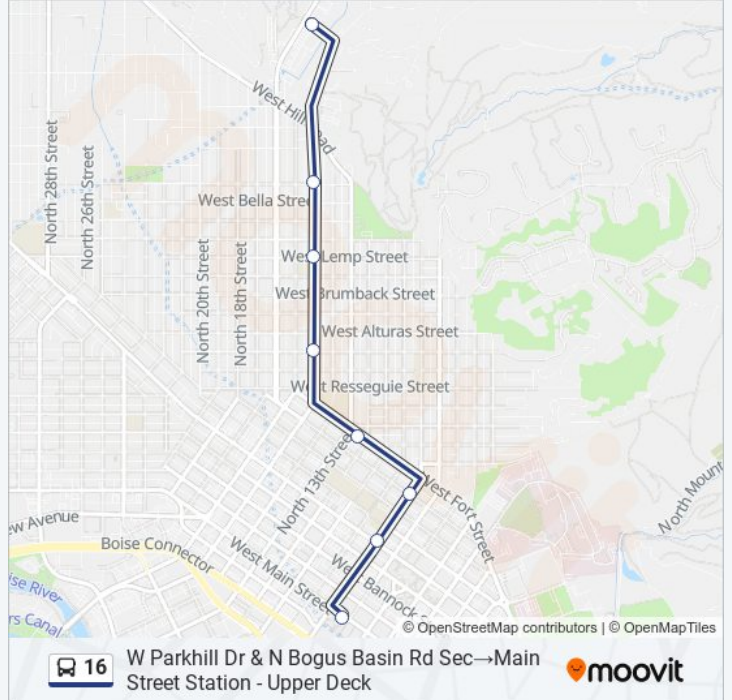

Main Street Station - Upper Deck→W Parkhill Dr & N Bogus Basin Rd Sec

Get The App

The 16 bus line (Main Street Station - Upper Deck→W Parkhill Dr & N Bogus Basin Rd Sec) has 2 routes. For regular weekdays, their operation hours are:

16 bus Info

Direction: Main Street Station - Upper Deck→W Parkhill Dr & N Bogus Basin Rd Sec

Stops: 14

Trip Duration: 20 min

Line Summary:

Direction: W Parkhill Dr & N Bogus Basin Rd Sec → Main Street Station - Upper Deck

8 stops

[VIEW LINE SCHEDULE](#)

W Parkhill Dr & N Bogus Basin Rd Sec

N 15th St & W Irene St Nwc

N 15th St & W Lemp St Nwc

N 15th St & W Sherman St Nwc

W Fort St & N 13th St Sec

N 9th St & W Hays St Nwc

16 bus Info

Direction: W Parkhill Dr & N Bogus Basin Rd Sec → Main Street Station - Upper Deck

Stops: 8

Trip Duration: 15 min

Line Summary:

16 bus time schedules and route maps are available in an offline PDF at moovitapp.com. Use the Moovit App to see live bus times, train schedule or subway schedule, and step-by-step directions for all public transit in Boise.