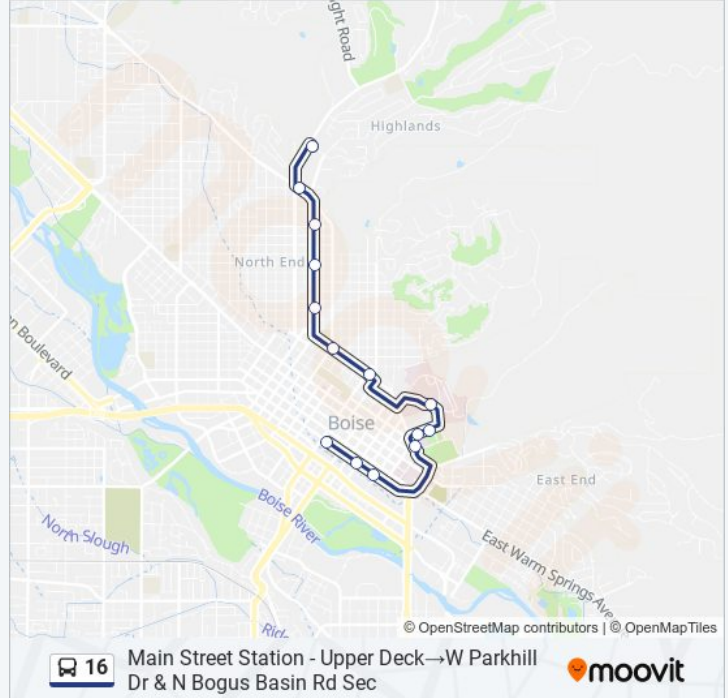

Main Street Station - Upper Deck→W Parkhill Dr & N Bogus Basin Rd Sec

Get The App

The 16 bus line (Main Street Station - Upper Deck→W Parkhill Dr & N Bogus Basin Rd Sec) has 2 routes. For regular weekdays, their operation hours are:

Direction: Main Street Station - Upper Deck→W Parkhill Dr & N Bogus Basin Rd Sec

14 stops

[VIEW LINE SCHEDULE](#)

Main Street Station - Upper Deck

W Main St & S 5th St Swc

W Main St & S 3rd St Swc

W Fort St & E Garrison Rd Nec

16 bus Info

Direction: Main Street Station - Upper Deck→W Parkhill Dr & N Bogus Basin Rd Sec

Stops: 14

Trip Duration: 20 min

Line Summary:

Direction: W Parkhill Dr & N Bogus Basin Rd Sec → Main Street Station - Upper Deck

8 stops

[VIEW LINE SCHEDULE](#)

W Parkhill Dr & N Bogus Basin Rd Sec

N 15th St & W Irene St Nwc

N 15th St & W Lemp St Nwc

N 15th St & W Sherman St Nwc

W Fort St & N 13th St Sec

N 9th St & W Hays St Nwc