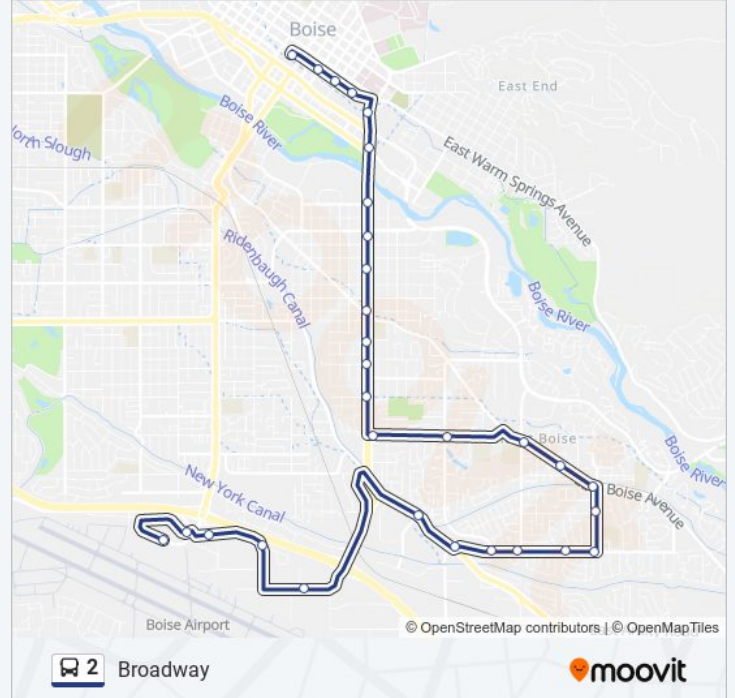

2 bus Info

Direction: Boise Airport→Main Street Station - Lower Deck

Stops: 26

Trip Duration: 32 min

Line Summary:

S Broadway Ave & W Highland St Sec
 S Broadway Ave & W Beacon St Nec
 S Broadway Ave & W University Dr Sec
 E Front St & S Ave A Nwc
 W Front St & S 3rd St Nec
 Main Street Station - Lower Deck

2 bus Info

Direction: Main Street Station - Lower Deck→Boise Airport

Stops: 30

Trip Duration: 33 min

Line Summary:

S Law Ave & E Wright St Nwc

E Bergeson St & S Law St Nwc

E Bergeson St & S Minuteman Way Nwm

E Bergeson St & S Apple St Nwc

E Bergeson St & S Gekeler Ln Nec

E Bergeson St & S Federal Way Nec

S Federal Way & S Findley Ave Nec

W Commerce Ave & S Transport St Nec

S Development Ave & W Airport Way Nec

W Airport Way & S Vista Ave Nwm

W Airport Way & W Wright St Swc

Boise Airport

2 bus time schedules and route maps are available in an offline PDF at moovitapp.com. Use the [Moovit App](#) to see live bus times, train schedule or subway schedule, and step-by-step directions for all public transit in Boise.