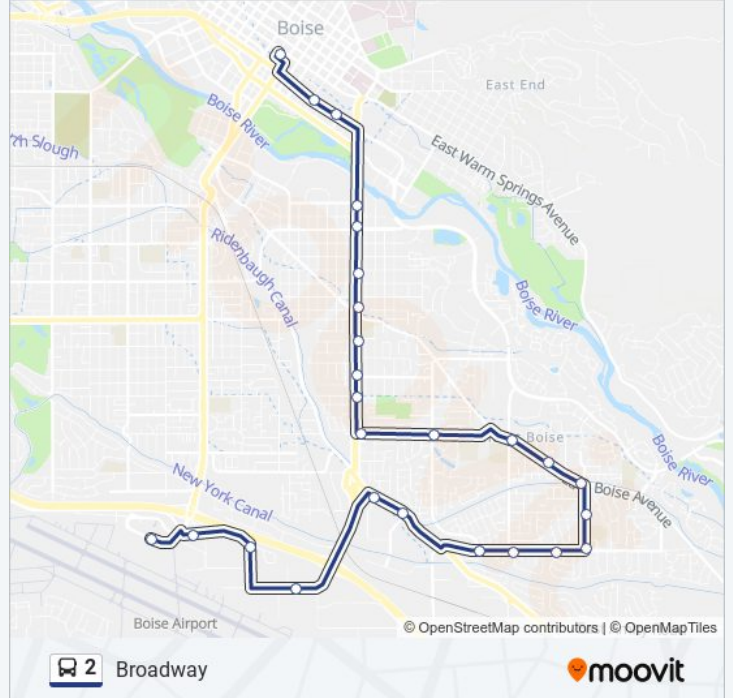

Use the Moovit App to find the closest 2 bus station near you and find out when is the next 2 bus arriving.

Direction: Boise Airport→Main Street Station - Lower Deck
 26 stops
[VIEW LINE SCHEDULE](#)

- Boise Airport
- W Airport Way & S Ryan St Sem
- S Development Ave & W Airport Way Swc
- W Commerce Ave & S Transport St Sem
- S Federal Way & S Tk Ave Swc
- S Federal Way & S Findley Ave Swc
- E Bergeson St & S Gekeler Ln Sec
- E Bergeson St & S Mount Vernon Way Swc
- E Bergeson St & S Minuteman Way Swc
- S Law Ave & E Bergeson St Nec
- S Law Ave & E Wright St Sem
- E Boise Ave & S Law Ave Nwc
- E Boise Ave & S Holden Ln Nec
- E Boise Ave & S Apple St Nec
- E Linden St & S Gekeler Ln Nec
- W Linden St & S Broadway Ave Nec
- S Broadway Ave & W Targee St Sec
- S Broadway Ave & W Iowa St Nec
- S Broadway Ave & W Gallaher St Sec
- S Broadway Ave & W Boise Ave Nem

2 bus Info

Direction: Boise Airport→Main Street Station - Lower Deck

Stops: 26

Trip Duration: 32 min

Line Summary:

S Broadway Ave & W Highland St Sec
 S Broadway Ave & W Beacon St Nec
 S Broadway Ave & W University Dr Sec
 E Front St & S Ave A Nwc
 W Front St & S 3rd St Nec
 Main Street Station - Lower Deck

Direction: Main Street Station - Lower Deck→Boise Airport

30 stops

[VIEW LINE SCHEDULE](#)

Main Street Station - Lower Deck
 W Main St & S 5th St Swc
 W Main St & S 3rd St Swc
 W Main St & N 1st St Swc
 S Broadway Ave & E Warm Springs Ave Swm
 S Broadway Ave & E Park Blvd Nwc
 S Broadway Ave & W University Dr Nwc
 S Broadway Ave & W Beacon St Swc
 S Broadway Ave & W Highland St Nwc
 S Broadway Ave & W Boise Ave Nwc
 S Broadway Ave & W Chamberlain St Nwc
 S Broadway Ave & W Dundee St Nwc
 S Broadway Ave & W Targee St Nwc
 W Linden St & S Broadway Ave Sec
 E Linden St & S Gekeler Ln Sec
 E Boise Ave & S Apple St Sec
 E Boise Ave & S Holden Ave Sec
 E Boise Ave & S Law Ave Swc