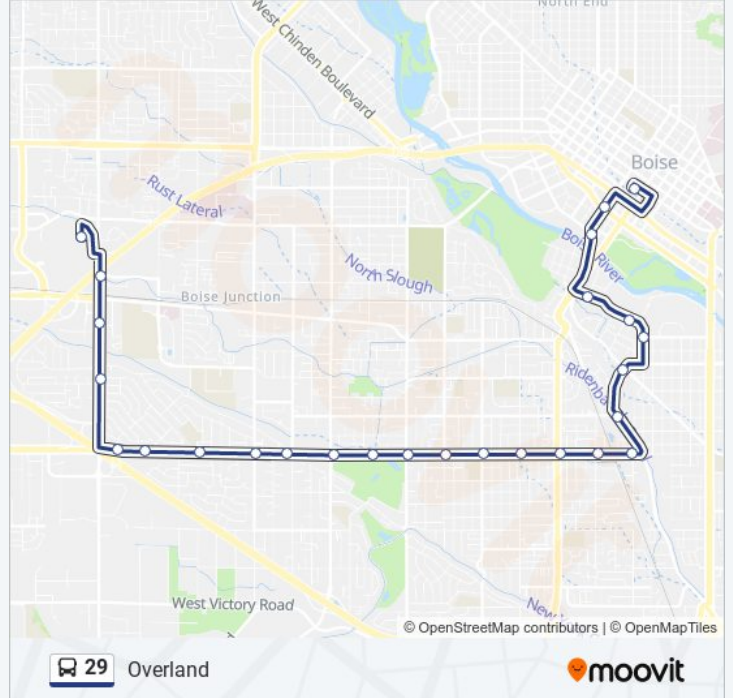

Use the Moovit App to find the closest 29 bus station near you and find out when is the next 29 bus arriving.

Direction: Main Street Station - Lower Deck→Towne Square Mall P&R

26 stops

[VIEW LINE SCHEDULE](#)

29 bus Info

Direction: Main Street Station - Lower Deck→Towne Square Mall P&R

Stops: 26

Trip Duration: 29 min

Line Summary:

W Overland Rd & S Brooklawn Dr Nwm
 W Overland Rd & S Cole Rd Nem
 S Cole Rd & W Hummel Dr Sec
 S Cole Rd & W Colonial St Nec
 N Cole Rd & W Barrister Dr Sec
 Towne Square Mall P&R

Direction: Towne Square Mall P&R→Main Street Station - Lower Deck

25 stops

[VIEW LINE SCHEDULE](#)

Towne Square Mall P&R
 N Cole Rd & W Barrister Dr Nwc
 S Cole Rd & W Gratz St Swc
 S Cole Rd & W McMullen St Swc
 W Overland Rd & S Cole Rd Sem
 W Overland Rd & S Brooklawn Dr Swc
 W Overland Rd & S Sage St Swc
 W Overland Rd & S Curtis Rd Sec
 W Overland Rd & S Phillippi St Swc
 W Overland Rd & S Orchard St Sec
 W Overland Rd & S Roosevelt St Sec
 W Overland Rd & S Latah St Sec
 W Overland Rd & S Owyhee St Swc
 W Overland Rd & S Shoshone St Swc
 W Overland Rd & S Vista Ave Swc
 W Overland Rd & S Columbus St Sec
 W Overland Rd & S Annett St Sec
 S Federal Way & S Protest Rd Nec

29 bus Info

Direction: Towne Square Mall P&R→Main Street Station - Lower Deck

Stops: 25

Trip Duration: 29 min

Line Summary:

S Protest Rd & W Boise Ave Sec

Boise State Transit Center

W University Dr & S Joyce St Nwm