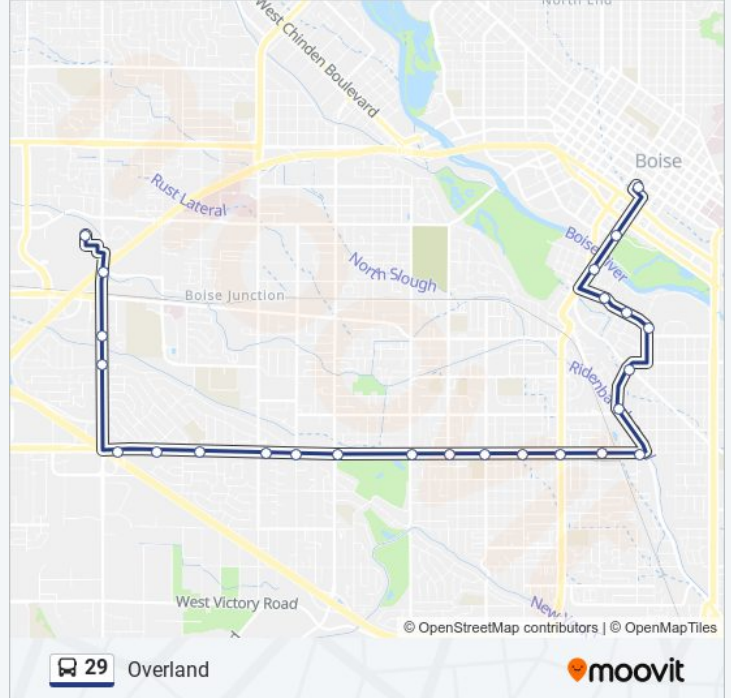

Direction: Towne Square Mall P&R→Main Street Station - Lower Deck

25 stops

[VIEW LINE SCHEDULE](#)

Towne Square Mall P&R
 N Cole Rd & W Barrister Dr Nwc
 S Cole Rd & W Gratz St Swc
 S Cole Rd & W McMullen St Swc
 W Overland Rd & S Cole Rd Sem
 W Overland Rd & S Brooklawn Dr Swc
 W Overland Rd & S Sage St Swc
 W Overland Rd & S Curtis Rd Sec
 W Overland Rd & S Phillippi St Swc
 W Overland Rd & S Orchard St Sec
 W Overland Rd & S Roosevelt St Sec
 W Overland Rd & S Latah St Sec
 W Overland Rd & S Owyhee St Swc
 W Overland Rd & S Shoshone St Swc
 W Overland Rd & S Vista Ave Swc
 W Overland Rd & S Columbus St Sec
 W Overland Rd & S Annett St Sec
 S Federal Way & S Protest Rd Nec

29 bus Time Schedule

Towne Square Mall P&R→Main Street Station - Lower Deck Route Timetable:

Sunday	Not Operational
Monday	6:45 AM - 6:45 PM
Tuesday	6:45 AM - 6:45 PM
Wednesday	6:45 AM - 6:45 PM
Thursday	6:45 AM - 6:45 PM
Friday	6:45 AM - 6:45 PM
Saturday	8:15 AM - 6:15 PM

29 bus Info

Direction: Towne Square Mall P&R→Main Street Station - Lower Deck

Stops: 25

Trip Duration: 29 min

Line Summary:

S Protest Rd & W Boise Ave Sec

Boise State Transit Center

W University Dr & S Joyce St Nwm

W University Dr & S Brady St Nwc

S Capitol Blvd & W Cesar Chavez Ln Sec

S Capitol Blvd & W River St Nec

Main Street Station - Lower Deck

29 bus time schedules and route maps are available in an offline PDF at moovitapp.com. Use the [Moovit App](#) to see live bus times, train schedule or subway schedule, and step-by-step directions for all public transit in Boise.