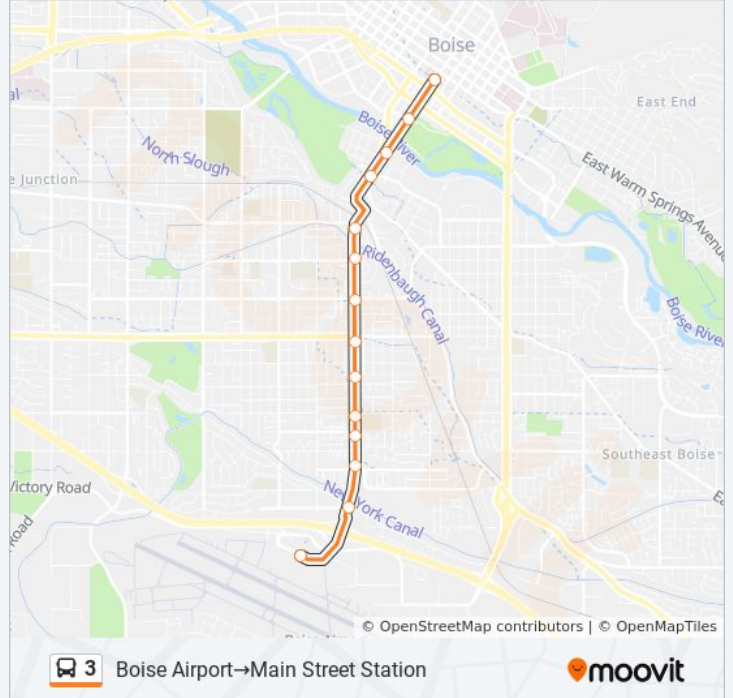

Boise Airport→Main Street Station

Get The App

The 3 bus line (Boise Airport→Main Street Station) has 2 routes. For regular weekdays, their operation hours are:  
 (1) Boise Airport→Main Street Station: 5:50 AM - 8:50 PM  
 (2) Main Street Station→Boise Airport: 6:15 AM - 9:15 PM  
 Use the Moovit App to find the closest 3 bus station near you and find out when is the next 3 bus arriving.

**Direction: Boise Airport→Main Street Station**  
 14 stops  
[VIEW LINE SCHEDULE](#)

**3 bus Time Schedule**  
 Boise Airport→Main Street Station Route Timetable:

Sunday	Not Operational
Monday	5:50 AM - 8:50 PM
Tuesday	5:50 AM - 8:50 PM
Wednesday	5:50 AM - 8:50 PM
Thursday	5:50 AM - 8:50 PM
Friday	5:50 AM - 8:50 PM
Saturday	7:26 AM - 8:35 PM

- Boise Airport
- S Vista Ave & W Sunrise Rim Rd Sec
- S Vista Ave & W Canal St Nec
- S Vista Ave & W Cherry Ln Sec
- S Vista Ave & W Targee St Sec
- S Vista Ave & W Spaulding St Sec
- S Vista Ave & W Overland Rd Sec
- S Vista Ave & W Kootenai St Sec
- S Vista Ave & W Cassia St Nec
- S Vista Ave & W Grover Ct Nec
- S Capitol Blvd & W University Dr Sec
- S Capitol Blvd & W Cesar Chavez Ln Sec
- S Capitol Blvd & W River St Nec
- Main Street Station

**3 bus Info**  
**Direction:** Boise Airport→Main Street Station  
**Stops:** 14  
**Trip Duration:** 14 min  
**Line Summary:**

**Direction: Main Street Station→Boise Airport**

16 stops

[VIEW LINE SCHEDULE](#)