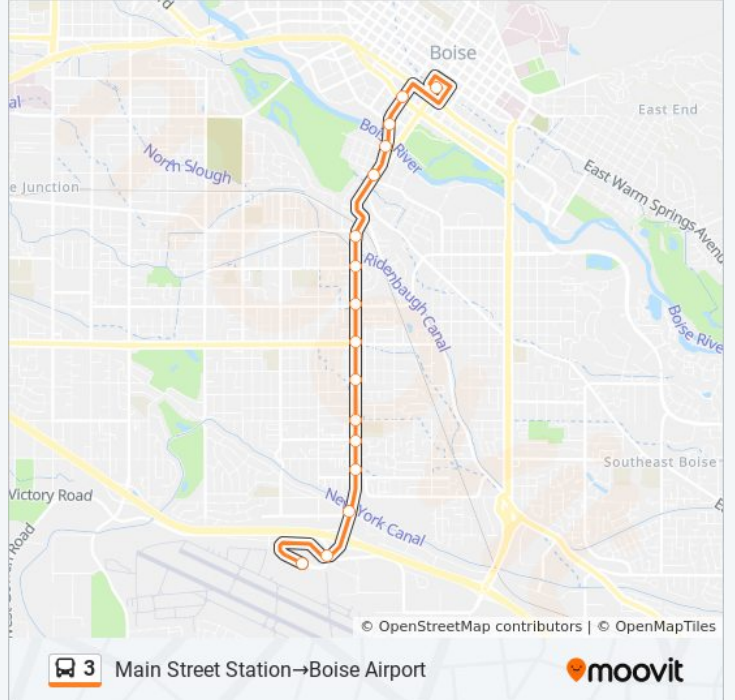

Boise Airport→Main Street Station

Get The App

The 3 bus line (Boise Airport→Main Street Station) has 2 routes. For regular weekdays, their operation hours are:  
 (1) Boise Airport→Main Street Station: 5:50 AM - 8:50 PM  
 (2) Main Street Station→Boise Airport: 6:15 AM - 9:15 PM  
 Use the Moovit App to find the closest 3 bus station near you and find out when is the next 3 bus arriving.

- Boise Airport
- S Vista Ave & W Sunrise Rim Rd Sec
- S Vista Ave & W Canal St Nec
- S Vista Ave & W Cherry Ln Sec
- S Vista Ave & W Targee St Sec
- S Vista Ave & W Spaulding St Sec
- S Vista Ave & W Overland Rd Sec
- S Vista Ave & W Kootenai St Sec
- S Vista Ave & W Cassia St Nec
- S Vista Ave & W Grover Ct Nec
- S Capitol Blvd & W University Dr Sec
- S Capitol Blvd & W Cesar Chavez Ln Sec
- S Capitol Blvd & W River St Nec
- Main Street Station

**3 bus Info**  
**Direction:** Boise Airport→Main Street Station  
**Stops:** 14  
**Trip Duration:** 14 min  
**Line Summary:**

**Direction: Main Street Station→Boise Airport**

16 stops

[VIEW LINE SCHEDULE](#)

**3 bus Info**

**Direction:** Main Street Station→Boise Airport

**Stops:** 16

**Trip Duration:** 18 min

**Line Summary:**

3 bus time schedules and route maps are available in an offline PDF at [moovitapp.com](https://moovitapp.com). Use the [Moovit App](#) to see live bus times, train schedule or subway schedule, and step-by-step directions for all public transit in Boise.