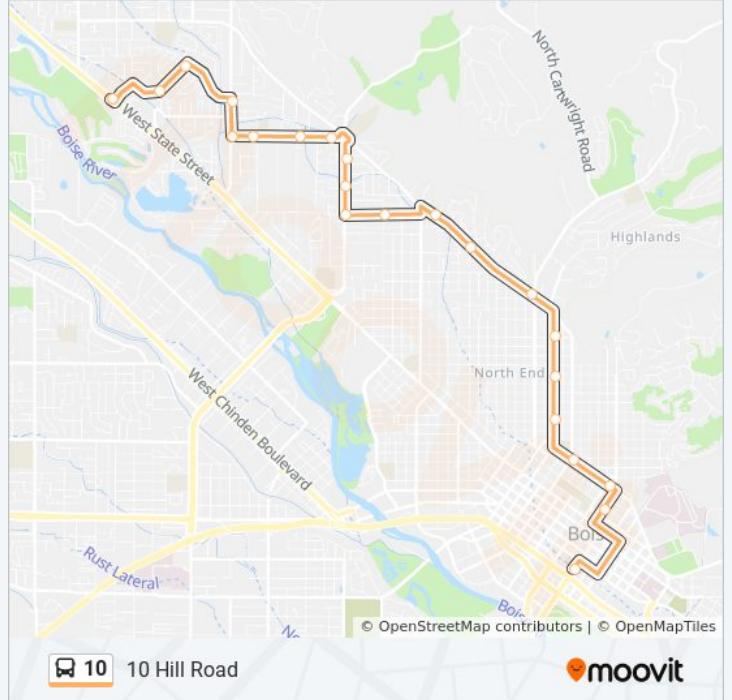

Use the Moovit App to find the closest 10 bus station near you and find out when is the next 10 bus arriving.

Direction: Main Street Station→W State St & W Ellens Ferry Dr Nec

19 stops

[VIEW LINE SCHEDULE](#)

- Main Street Station
- N 15th St & W Sherman St Nec
- N 15th St & W Lemp St Sec
- N 15th St & W Irene St Nec
- W Hill Rd & N Bogus Basin Rd Nwc
- W Hill Rd & S Smith Ave Nwm
- W Hill Rd & N 26th St Nec
- W Taft St & N 32nd St Nec
- W Taft St & N 36th St Nec
- N 36th St & W Magnolia St Sec
- N 36th St & W Shasta St Sec
- W Catalpa Dr & N Woody Ln Nec
- W Catalpa Dr & N Tamarack Ave Nec
- W Catalpa Dr & N Sycamore Dr Nwc
- W Catalpa Dr & N Collister Dr Nec
- N Collister Dr & W Clearview Dr Nec
- W Ellens Ferry Dr & N Johns Landing Way Nwc
- W Ellens Ferry Dr & W Waterwheel Dr Nwc
- W State St & W Ellens Ferry Dr Nec

10 bus Info

Direction: Main Street Station→W State St & W Ellens Ferry Dr Nec

Stops: 19

Trip Duration: 23 min

Line Summary:

Direction: W State St & W Ellens Ferry Dr Nec→Main Street Station

27 stops

[VIEW LINE SCHEDULE](#)

10 bus Info

Direction: W State St & W Ellens Ferry Dr Nec→Main Street Station

Stops: 27

Trip Duration: 27 min

Line Summary:

W Hill Rd & W Compass Dr Sec

W Hill Rd & N Harrison Blvd Sem

N 15th St & W Irene St Nwc