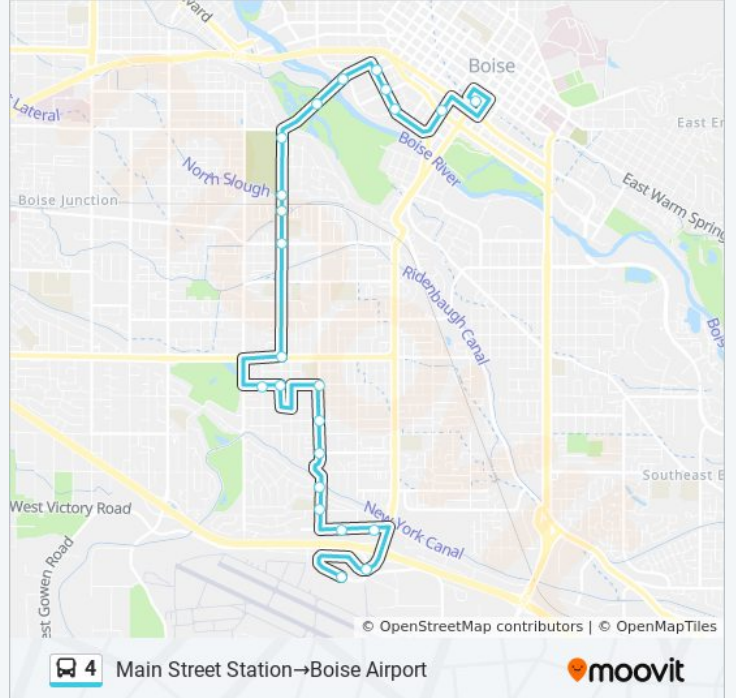

Boise Airport→Main Street Station

Get The App

The 4 bus line (Boise Airport→Main Street Station) has 2 routes. For regular weekdays, their operation hours are:
 (1) Boise Airport→Main Street Station: 6:10 AM - 6:15 PM
 (2) Main Street Station→Boise Airport: 6:45 AM - 6:45 PM
 Use the Moovit App to find the closest 4 bus station near you and find out when is the next 4 bus arriving.

Direction: Boise Airport→Main Street Station

27 stops

[VIEW LINE SCHEDULE](#)

- Boise Airport
- W Elder St & W Sunrise Rim Rd Nwc
- W Elder St & S Shoshone St Nem
- S Owyhee St & W Catalina Ln Sec
- S Owyhee St & W Cherry Ln Sec
- S Owyhee St & W Lemhi St Sec
- W Nez Perce St & S Owyhee St Nwc
- W Nez Perce St & S Latah St Nec
- W Nez Perce St & S Roosevelt St Nec
- S Roosevelt St & W Overland Rd Sec
- S Roosevelt St & W Kootenai St Nec
- S Roosevelt St & W Glencoe Pl Nec
- S Roosevelt St & W Albion St Sec
- S Roosevelt St & W Rose Hill St Sec
- W Rose Hill St & S Cleveland St Swc
- S Latah St & W Rose Hill St Nec
- S Latah St & W Alpine St Sec
- N Latah St & W Kipling Rd Sec
- N Latah St & W Meadow Dr Sec
- S Americana Blvd & N Latah St Sem
- S Americana Blvd & Ann Morrison Park Nec
- S Americana Blvd & W Shoreline Dr Sec

4 bus Info

Direction: Boise Airport→Main Street Station

Stops: 27

Trip Duration: 25 min

Line Summary:

W River St & S 15th St Sec

W River St & S 13th St Sec

W River St & S Pioneer St Sec

S Owyhee St & W Hillcrest Dr Nwc

S Owyhee St & W Pasadena Dr Nwc

W Elder St & S Owyhee St Swm

W Elder St & S Shoshone St Swm

W Airport Way & W Wright St Swc

Boise Airport

4 bus time schedules and route maps are available in an offline PDF at moovitapp.com. Use the [Moovit App](#) to see live bus times, train schedule or subway schedule, and step-by-step directions for all public transit in Boise.