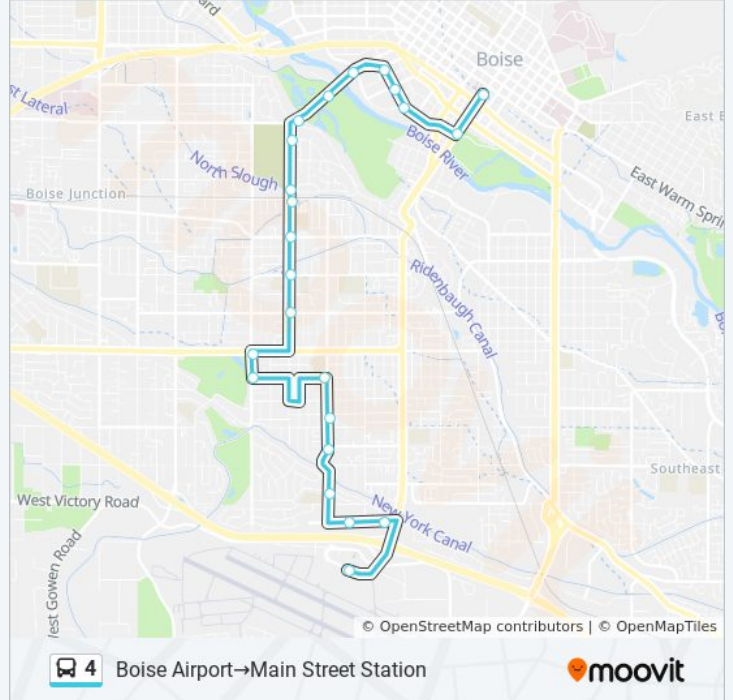

Boise Airport→Main Street Station

Get The App

The 4 bus line (Boise Airport→Main Street Station) has 2 routes. For regular weekdays, their operation hours are:
 (1) Boise Airport→Main Street Station: 6:10 AM - 6:15 PM
 (2) Main Street Station→Boise Airport: 6:45 AM - 6:45 PM
 Use the Moovit App to find the closest 4 bus station near you and find out when is the next 4 bus arriving.

Direction: Boise Airport→Main Street Station

27 stops

[VIEW LINE SCHEDULE](#)

- Boise Airport
- W Elder St & W Sunrise Rim Rd Nwc
- W Elder St & S Shoshone St Nem
- S Owyhee St & W Catalina Ln Sec
- S Owyhee St & W Cherry Ln Sec
- S Owyhee St & W Lemhi St Sec
- W Nez Perce St & S Owyhee St Nwc
- W Nez Perce St & S Latah St Nec
- W Nez Perce St & S Roosevelt St Nec
- S Roosevelt St & W Overland Rd Sec
- S Roosevelt St & W Kootenai St Nec
- S Roosevelt St & W Glencoe Pl Nec
- S Roosevelt St & W Albion St Sec
- S Roosevelt St & W Rose Hill St Sec
- W Rose Hill St & S Cleveland St Swc
- S Latah St & W Rose Hill St Nec
- S Latah St & W Alpine St Sec
- N Latah St & W Kipling Rd Sec
- N Latah St & W Meadow Dr Sec
- S Americana Blvd & N Latah St Sem
- S Americana Blvd & Ann Morrison Park Nec
- S Americana Blvd & W Shoreline Dr Sec

4 bus Info

Direction: Boise Airport→Main Street Station

Stops: 27

Trip Duration: 25 min

Line Summary:

W River St & S 15th St Sec

W River St & S 13th St Sec

W River St & S Pioneer St Sec

S Capitol Blvd & W River St Nec

Main Street Station

Direction: Main Street Station → Boise Airport

27 stops

[VIEW LINE SCHEDULE](#)

Main Street Station

S 9th St & W Myrtle St Nwc

W River St & S Pioneer Ave Nwc