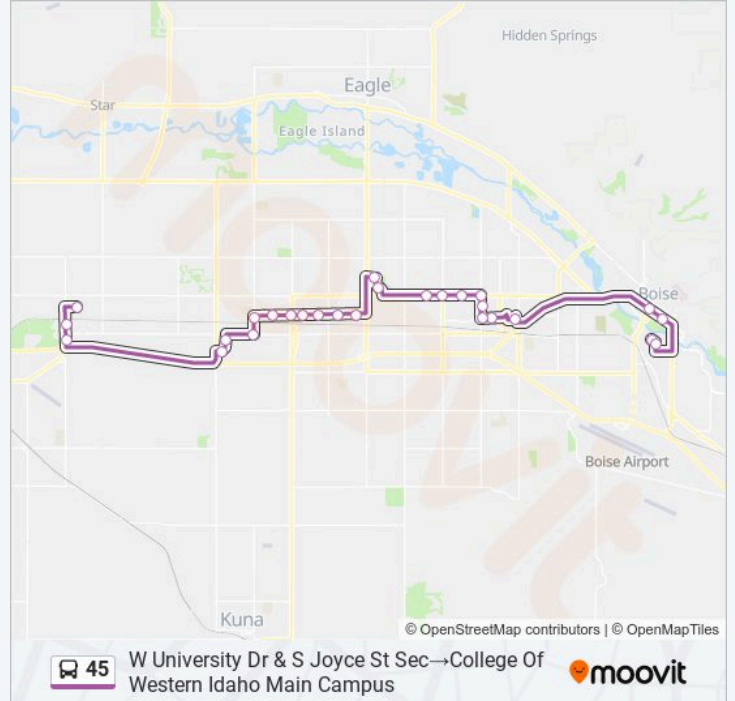

College Of Western Idaho Main Campus→W University Dr & S Joyce St Sec

Get The App

The 45 bus line (College Of Western Idaho Main Campus→W University Dr & S Joyce St Sec) has 2 routes. For regular weekdays, their operation hours are:
 (1) College Of Western Idaho Main Campus→W University Dr & S Joyce St Sec: 6:15 AM - 5:45 PM(2) W University Dr & S Joyce St Sec→College Of Western Idaho Main Campus: 7:00 AM - 7:00 PM
 Use the Moovit App to find the closest 45 bus station near you and find out when is the next 45 bus arriving.

Direction: College Of Western Idaho Main Campus→W University Dr & S Joyce St Sec
 25 stops
[VIEW LINE SCHEDULE](#)

45 bus Time Schedule
 College Of Western Idaho Main Campus→W University Dr & S Joyce St Sec Route Timetable:

45 bus Info

Direction: W University Dr & S Joyce St Sec→College Of Western Idaho Main Campus

Stops: 27

Trip Duration: 63 min

Line Summary:

W Pine Ave & W 1st St Nec

W Pine Ave & N West 8th St Nwc

N Linder Rd & W Pine Ave Swc

W Franklin Rd & N Linder Rd Nwc

S Wayfinder Ave & W Peek Cloud Ln Swm

S Wayfinder Ave & S Vanguard Way Nwc

Idaho Center Blvd & E Gate Blvd Nec

Idaho Center Blvd & E Hunt Ave Nem

College Of Western Idaho Main Campus