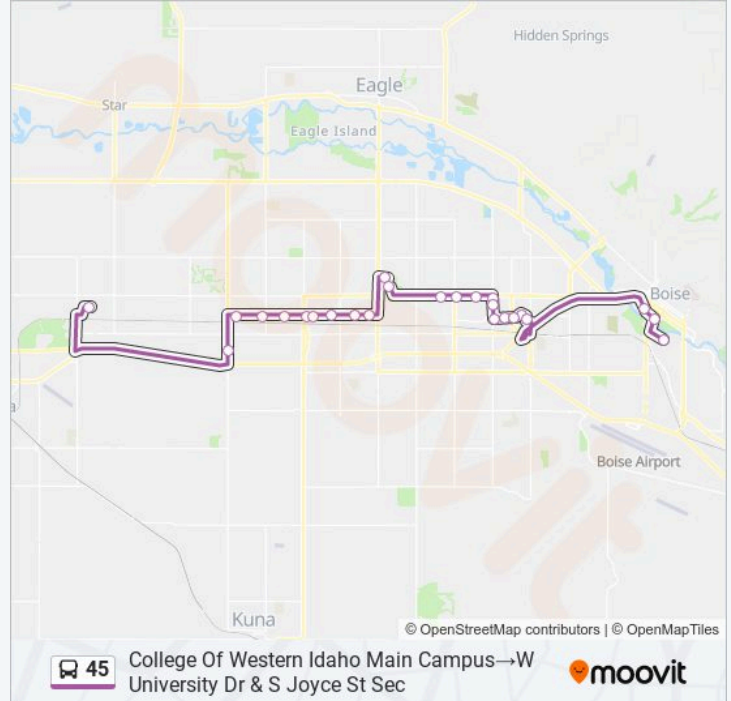

College Of Western Idaho Main Campus→W University Dr & S Joyce St Sec

Get The App

The 45 bus line (College Of Western Idaho Main Campus→W University Dr & S Joyce St Sec) has 2 routes. For regular weekdays, their operation hours are:
 (1) College Of Western Idaho Main Campus→W University Dr & S Joyce St Sec: 6:15 AM - 5:45 PM(2) W University Dr & S Joyce St Sec→College Of Western Idaho Main Campus: 7:00 AM - 7:00 PM
 Use the Moovit App to find the closest 45 bus station near you and find out when is the next 45 bus arriving.

Direction: College Of Western Idaho Main Campus→W University Dr & S Joyce St Sec
 25 stops
[VIEW LINE SCHEDULE](#)

45 bus Time Schedule
 College Of Western Idaho Main Campus→W University Dr & S Joyce St Sec Route Timetable:

W Emerald St & N Milwaukee St Sec

W Emerald St & Brookhaven Dr Swc

Towne Square Mall P&R

W River St & S 13th St Sec

S 9th St & W River St Swc

W University Dr & S Joyce St Sec

Direction: W University Dr & S Joyce St Sec→College Of Western Idaho Main Campus

27 stops

[VIEW LINE SCHEDULE](#)

W University Dr & S Joyce St Sec

S Lincoln Ave & W University Dr Nwc

W Front St & S 3rd St Nec

W Front St & S 9th St Nec

Towne Square Mall P&R

W Emerald St & N Benjamin Ln Nwc