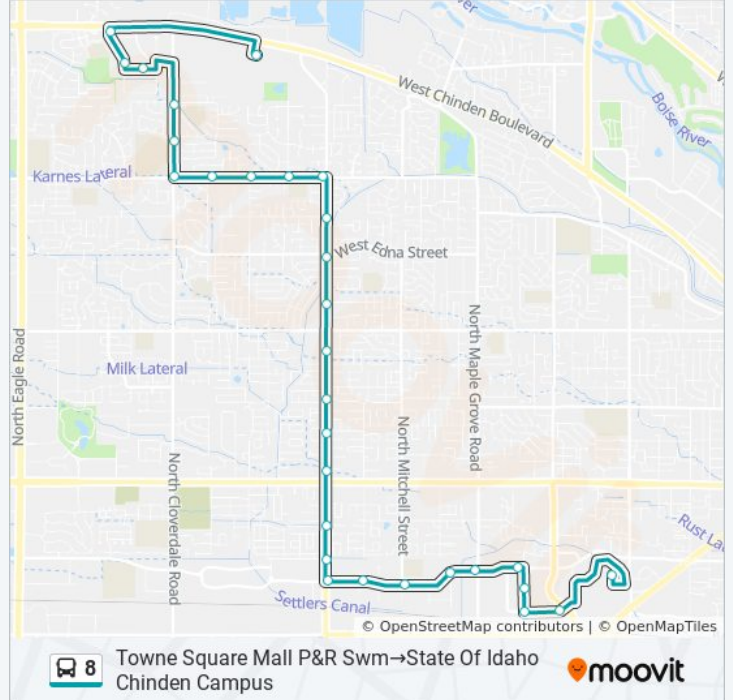

N Five Mile Rd & W Goldenrod Ave Sec

W Mcmillan Rd & N Five Mile Rd Nwc

W Mcmillan Rd & N Farrow St Nec

W Mcmillan Rd & N Shamrock Ave Nec

W Mcmillan Rd & N Lena Ave Nec

W Mcmillan Rd & N Cloverdale Rd Nec

N Cloverdale Rd & W Hickory Dr Nec

N Cloverdale Rd & W Demeyer St Sec

W Bridger St & N Meeker Ave Nwm

N Discovery Way & W Bridger St Nem

N Discovery Way & E Chinden Blvd Sem

State Of Idaho Chinden Campus

8 bus time schedules and route maps are available in an offline PDF at moovitapp.com. Use the [Moovit App](#) to see live bus times, train schedule or subway schedule, and step-by-step directions for all public transit in Boise.

[About Moovit](#) • [MaaS Solutions](#) • [Supported Countries](#) • [Mooviter Community](#)

© 2024 Moovit - All Rights Reserved

Check Live Arrival Times