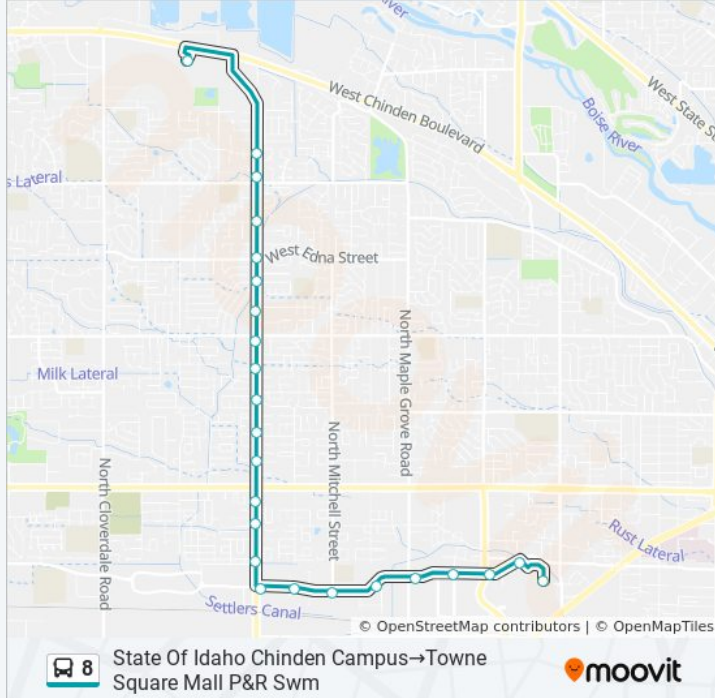

Use the Moovit App to find the closest 8 bus station near you and find out when is the next 8 bus arriving.

**Direction: State Of Idaho Chinden Campus→Towne Square Mall P&R**

24 stops

[VIEW LINE SCHEDULE](#)

**8 bus Info**

**Direction:** State Of Idaho Chinden Campus→Towne Square Mall P&R

**Stops:** 24

**Trip Duration:** 26 min

**Line Summary:**

W Emerald St & N Benjamin Ln Swc  
 W Emerald St & N Milwaukee St Sec  
 W Emerald St & Brookhaven Dr Swc  
 Towne Square Mall P&R

**Direction: Towne Square Mall P&R→State Of Idaho Chinden Campus**

30 stops

[VIEW LINE SCHEDULE](#)

Towne Square Mall P&R  
 W Westpark St & N Milwaukee St Nwm  
 W Westpark St & N Benjamin Ln Nec  
 N Benjamin Ln & Westpark St Nem  
 W Emerald St & N Benjamin Ln Nwc  
 W Emerald St & N Maple Grove Rd Nwc  
 W Emerald St & N Kimball Pl Nem  
 W Emerald St & N Mitchell St Nec  
 W Emerald St & N Armstrong Pl Nec  
 W Emerald St & N Five Mile Rd Nec  
 N Five Mile Rd & W Emerald St Sec  
 N Five Mile Rd & W Irving Ct Sec  
 N Five Mile Rd & W Garverdale Ct Sec  
 N Five Mile Rd & W Lupine St Sec  
 N Five Mile Rd & W Cory St Sec  
 N Five Mile Rd & W Lancelot Ave Sec  
 N Five Mile Rd & W Country Squire Ln Sec  
 N Five Mile Rd & W Edna St Sec

**8 bus Info**

**Direction:** Towne Square Mall P&R→State Of Idaho Chinden Campus

**Stops:** 30

**Trip Duration:** 28 min

**Line Summary:**

N Five Mile Rd & W Goldenrod Ave Sec

W Mcmillan Rd & N Five Mile Rd Nwc