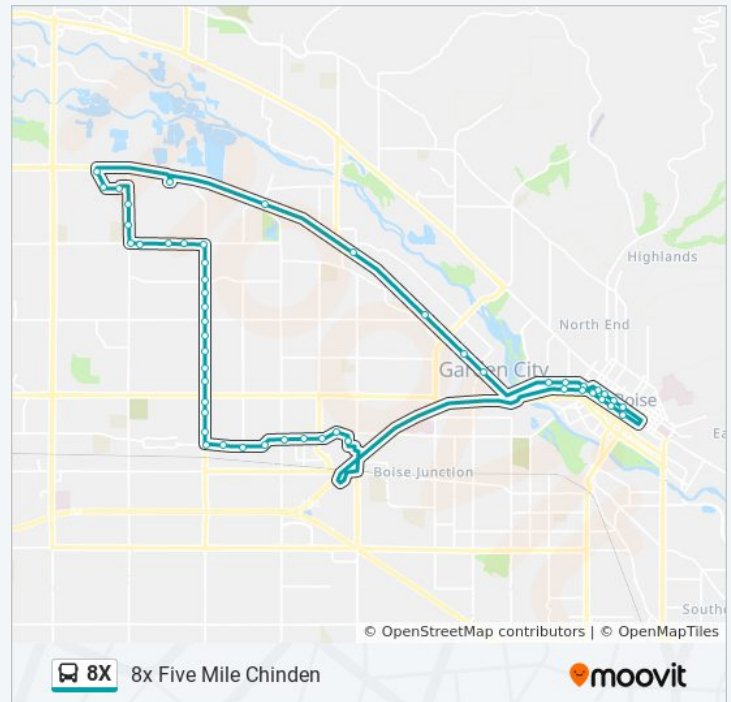

W Mcmillan Rd & N Tattenham Way Swc

W Mcmillan Rd & N Shamrock Ave Sec

W Mcmillan Rd & N Wisteria Pl Swc

W Mcmillan Rd & N Five Mile Rd Swc

N Five Mile Rd & W Goldenrod Ave Nwc

N Five Mile Rd & W Edna St Nwc

N Five Mile Rd & N Covered Wagon Way Nwc

N Five Mile Rd & W Country Squire Ln Swc

N Five Mile Rd & W Ustick Rd Swc

N Five Mile Rd & W Excalibur St Nwc

N Five Mile Rd & W Java Dr Nwc

N Five Mile Rd & N Charitan Dr Nwc

8X bus Info

Direction: Towne Square Mall P&R→Towne Square Mall P&R

Stops: 52

Trip Duration: 65 min

Line Summary:

N Five Mile Rd & W Halstead Ln Nwc

N Five Mile Rd & W Fairview Ave Swm

N Five Mile Rd & W Florence Dr Swm