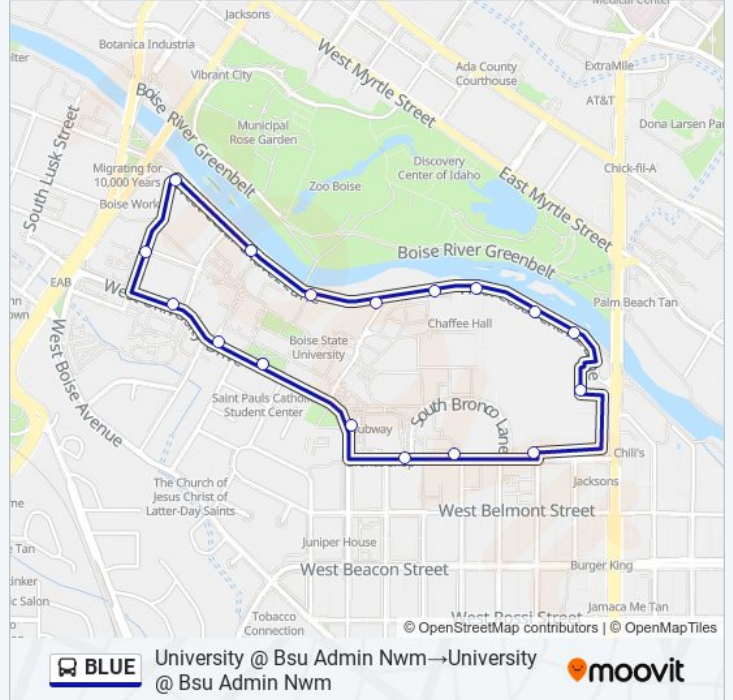

Use the Moovit App to find the closest BLUE bus station near you and find out when is the next BLUE bus arriving.

Direction: University @ Bsu Admin Nwm→University @ Bsu Admin Nwm

18 stops

[VIEW LINE SCHEDULE](#)

Chaffee Hall

Chaffee Hall Front Entr.

Caven Williams Sports Complex

Bleymaier Football Ctr.

East Albertsons Std.

Stadium South Lot

Academic & Career Ctr.

Bronco Lane

Boise State Transit Center

W University Dr & S Joyce St Nwm

BLUE bus Time Schedule

University @ Bsu Admin Nwm→University @ Bsu Admin Nwm Route Timetable:

Sunday	Not Operational
Monday	7:00 AM - 10:00 PM
Tuesday	7:00 AM - 10:00 PM
Wednesday	7:00 AM - 10:00 PM
Thursday	7:00 AM - 10:00 PM
Friday	7:00 AM - 5:30 PM
Saturday	Not Operational

BLUE bus Info

Direction: University @ Bsu Admin Nwm→University @ Bsu Admin Nwm

Stops: 18

Trip Duration: 8 min

Line Summary:

BLUE bus time schedules and route maps are available in an offline PDF at moovitapp.com. Use the [Moovit App](#) to see live bus times, train schedule or subway schedule, and step-by-step directions for all public transit in Boise.