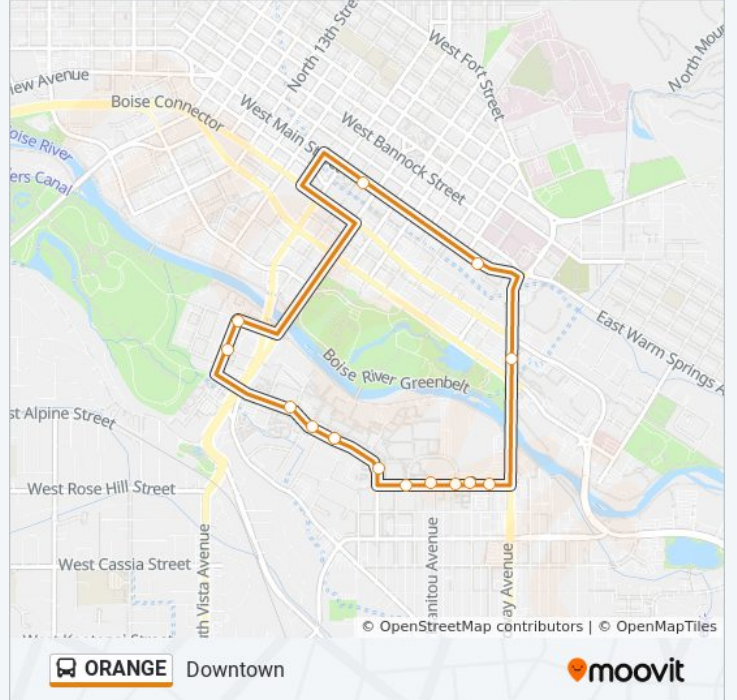

**Direction: University @ Bsu Admin  
Nwm→University @ Bsu Admin Nwm**

15 stops

[VIEW LINE SCHEDULE](#)

W University Dr & S Joyce St Nwm

Chrisway/Ilc

W University Dr & S Brady St Nwc

Lusk And Island

Lusk And Royal

Downtown

W Main St & N 1st St Swc

Broadway Park Center

University Dr & Denver Ave.

Stadium South Lot

Bronco Lane & Stadium

Academic & Career Ctr.

Bronco Lane

Boise State Transit Center

W University Dr & S Joyce St Nwm

### ORANGE bus Info

**Direction:** University @ Bsu Admin  
Nwm→University @ Bsu Admin Nwm

**Stops:** 15

**Trip Duration:** 12 min

**Line Summary:**

ORANGE bus time schedules and route maps are available in an offline PDF at [moovitapp.com](https://moovitapp.com). Use the [Moovit App](#) to see live bus times, train schedule or subway schedule, and step-by-step directions for all public transit in Boise.