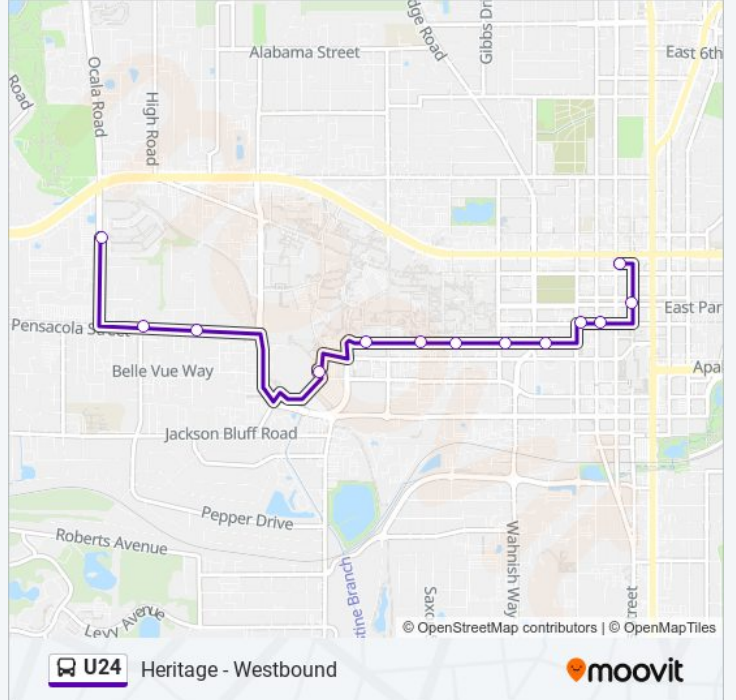

U24 bus time schedules and route maps are available in an offline PDF at moovitapp.com. Use the Moovit App to see live bus times, train schedule or subway schedule, and step-by-step directions for all public transit in Tallahassee, FL.

© 2024 Moovit - All Rights Reserved