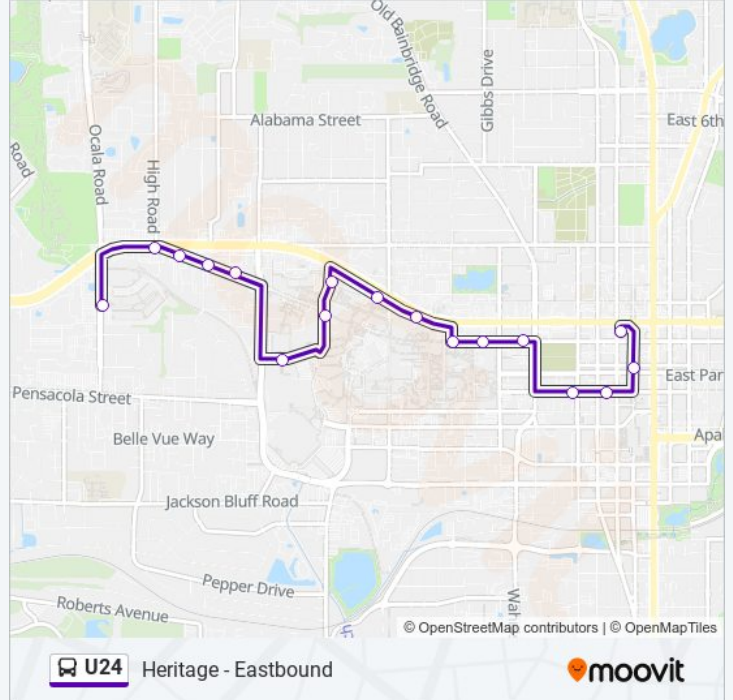

## Heritage - Eastbound

[Get The App](#)

The U24 bus line (Heritage - Eastbound) has 2 routes. For regular weekdays, their operation hours are:

(1) Heritage - Eastbound: 7:00 AM - 4:30 PM (2) Heritage - Westbound: 7:30 AM - 4:30 PM

### U24 bus Time Schedule

Heritage - Eastbound Route Timetable:

Sunday	Not Operational
Monday	7:00 AM - 4:30 PM
Tuesday	7:00 AM - 4:30 PM
Wednesday	7:00 AM - 4:30 PM
Thursday	7:00 AM - 4:30 PM
Friday	7:00 AM - 4:30 PM
Saturday	Not Operational

### U24 bus Info

**Direction:** Heritage - Eastbound

**Stops:** 17

**Trip Duration:** 30 min

**Line Summary:**

### Direction: Heritage - Westbound

13 stops

[VIEW LINE SCHEDULE](#)

- C.K. Steele Plaza
- S Adams St at W Park Ave Sb
- College Ave at Bronough St Wb
- W College Ave S Martin Luther King Wb
- Jefferson at College Of Law Wb
- Jefferson St at Copeland St Sb
- Jefferson St at Gray St Sb
- W Jefferson St Lorene Wb
- W Jefferson St at Varsity Dr
- Fsu 1st Circle
- W Pensacola St Chapel Dr Wb
- W Pensacola St N Lipona Rd Wb
- Ocala Heritage Grove