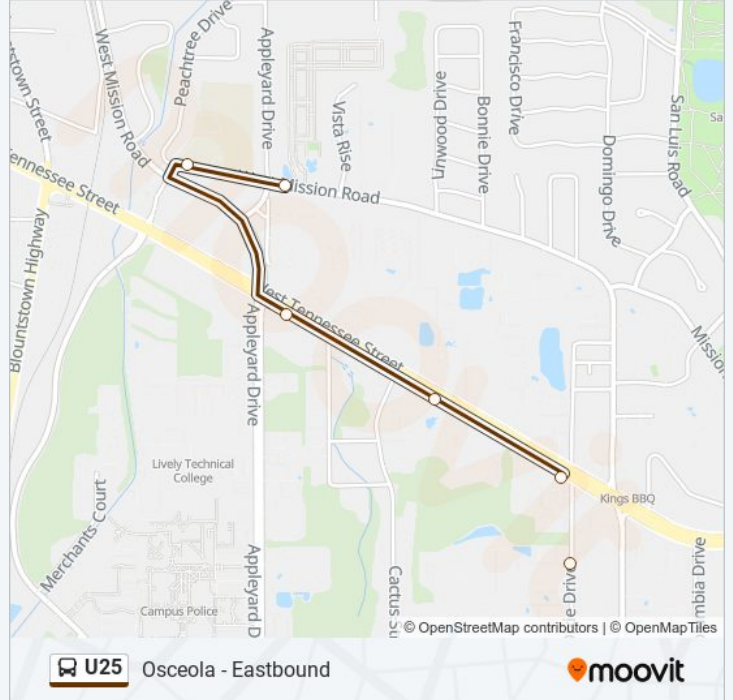

Osceola - Eastbound

Get The App

The U25 bus line (Osceola - Eastbound) has 2 routes. For regular weekdays, their operation hours are:
 (1) Osceola - Eastbound: 7:00 AM - 5:20 PM (2) Osceola - Westbound: 6:58 AM - 5:00 PM
 Use the Moovit App to find the closest U25 bus station near you and find out when is the next U25 bus arriving.

Direction: Osceola - Eastbound

18 stops

[VIEW LINE SCHEDULE](#)

- W Mission Rd Millers Dr
- Mission Road at Gretchen Everhart School
- W Tennessee at Appleyard
- W Tennessee St at Forum Eb
- Tennessee at Dixie Eb
- Dixie Dr at Midblock Sb
- Dixie Dr And Escambia Dr Sb
- W Pensacola St at Benchmark Apts Eb
- W Pensacola St Ausley Rd
- W Pensacloa St S Lipona Rd Eb
- Pensacola at Atkinson Eb
- W Pensacola St Rivoli Rd Eb
- S Stadium Dr Spirit Way
- Call St And Stadium Far Eb
- W Call St Psychology Way
- Tully Gym Sb
- Chieftan Way at Circus Sb
- Fsu 1st Circle

U25 bus Time Schedule

Osceola - Eastbound Route Timetable:

Sunday	Not Operational
Monday	7:00 AM - 5:20 PM
Tuesday	7:00 AM - 5:20 PM
Wednesday	7:00 AM - 5:20 PM
Thursday	7:00 AM - 5:20 PM
Friday	7:00 AM - 5:20 PM
Saturday	Not Operational

U25 bus Info

Direction: Osceola - Eastbound

Stops: 18

Trip Duration: 20 min

Line Summary:

Direction: Osceola - Westbound

12 stops

[VIEW LINE SCHEDULE](#)