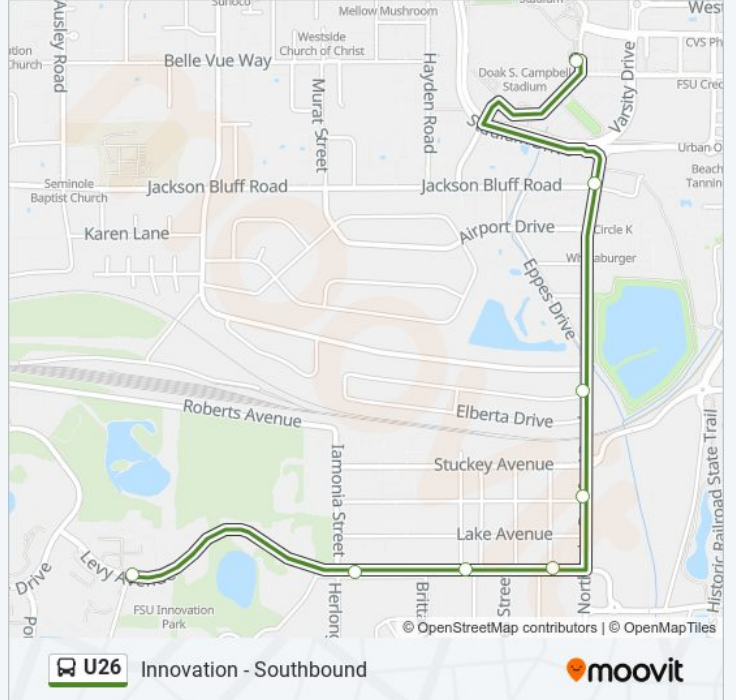

U26 bus time schedules and route maps are available in an offline PDF at moovitapp.com. Use the Moovit App to see live bus times, train schedule or subway schedule, and step-by-step directions for all public transit in Tallahassee, FL.

© 2024 Moovit - All Rights Reserved