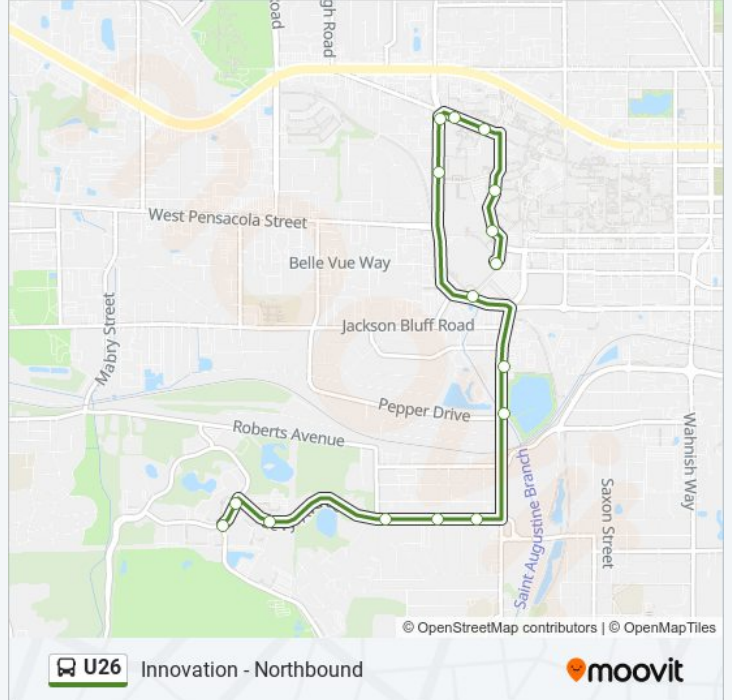

Direction: Innovation - Northbound

16 stops

[VIEW LINE SCHEDULE](#)

- Pottsdamer St at E Pual Drac Dr Nb
- Paul Dirac Dr at Levy Ave
- Levy Ave at Engineers Dr Eb
- Levy Ave Iamonia St
- Levy Ave at Hillsborough St Eb
- Levy Ave at Warwick St Eb
- Lake Bradfors at Pepper Drive Nb
- W Lake Bradford Rd Crate St
- Stadium Dr And Doak Campbell Wb
- S Stadium Dr Spirit Way
- Stadium Dr W Call St
- Call St And Stadium Far Eb
- W Call St Psychology Way
- Tully Gym Sb
- Chieftan Way at Circus Sb
- Fsu 1st Circle

U26 bus Time Schedule

Innovation - Northbound Route Timetable:

Sunday	Not Operational
Monday	7:10 AM - 4:40 PM
Tuesday	7:10 AM - 4:40 PM
Wednesday	7:10 AM - 4:40 PM
Thursday	7:10 AM - 4:40 PM
Friday	7:10 AM - 4:40 PM
Saturday	Not Operational

U26 bus Info

Direction: Innovation - Northbound

Stops: 16

Trip Duration: 19 min

Line Summary:

Direction: Innovation - Southbound

8 stops

[VIEW LINE SCHEDULE](#)

Fsu 1st Circle

W Lake Bradford Rd at Jackson Bluff Sb

S Lake Bradford Rd Pepper Dr

Lake Bradford Rd at Mccaskill Ave Sb

Levy Ave Indian River St

Levy Ave Hillsborough St

Alumni Village at Pennell

Levy Ave Engineers Dr