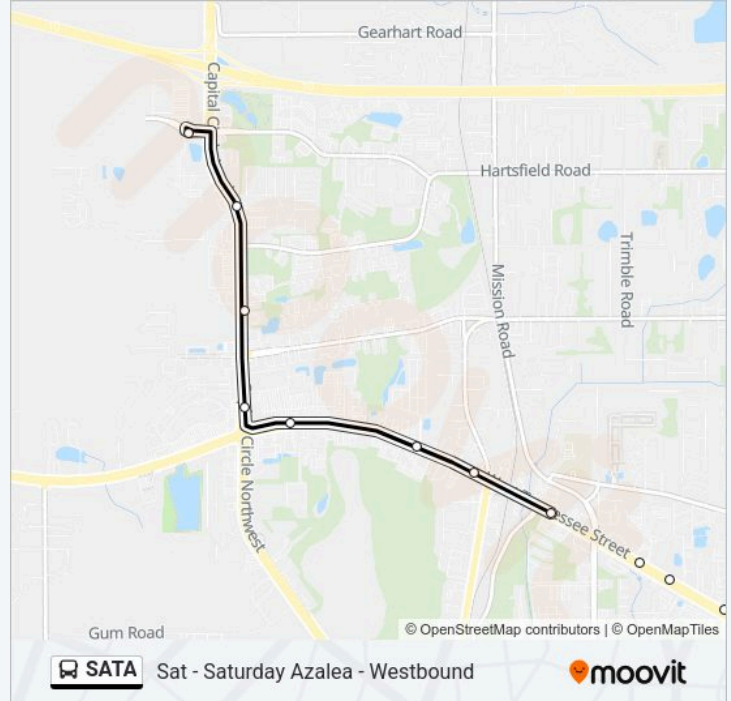

Direction: Sat - Saturday Azalea - Westbound

36 stops
[VIEW LINE SCHEDULE](#)

Fallschase Walmart
 Weems Road at Acadian Blvd Nb
 Mahan And Publix West Wb
 Mahan at Capital Circle Wb
 Mahan at Jaydell Cir Wb
 Mahan And Riggins West Wb
 Mahan Dr Saint James Ct Wb
 Mahan Dr Blairstone Rd Wb
 Mahan Dr N Point Ct Wb
 Mahan Drive at Marys Wb
 Mahan And Magnolia
 E Tennessee St N Franklin Blvd Wb
 Tennessee St And Meridian Wb
 Plaza Gate 15

Capital Circle NW Nb at Tharpe St

Capital Circle NW Brittany Blvd Nb

Commonwealth Blvd at Capital Circle NW

Direction: Sat - Saturday Azalea - Eastbound

39 stops

[VIEW LINE SCHEDULE](#)

Commonwealth Blvd at Capital Circle NW

NW Capital Circle And Home Depot Sb

Capital Circle NW at Midblock Sb

NW Capital Cir Tennessee Capital Sb

W Tennessee St Walmart Pedestrian Crossing Eb

W Tennessee St Bicycle Rd Eb

Tennessee at And Blountstown Eb

SATA Sat - Saturday Azalea - Westbound

SATA bus Time Schedule

Sat - Saturday Azalea - Eastbound Route Timetable:

Monday	Not Operational
Tuesday	Not Operational
Wednesday	Not Operational
Thursday	Not Operational
Friday	Not Operational
Saturday	7:00 AM-6:00 PM
Sunday	Not Operational