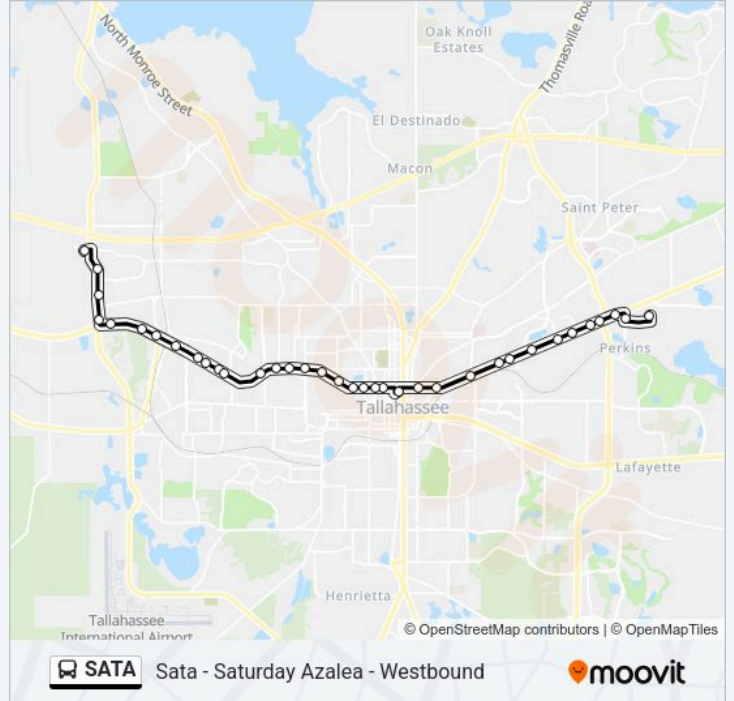

Use the Moovit App to find the closest SATA bus station near you and find out when is the next SATA bus arriving.

Direction: Sata - Saturday Azalea - Westbound

36 stops

[VIEW LINE SCHEDULE](#)

- Fallschase Walmart
- Weems Road at Acadian Blvd Nb
- Mahan And Publix West Wb
- Mahan at Capital Circle Wb
- Mahan at Jaydell Cir Wb
- Mahan And Riggins West Wb
- Mahan Dr Saint James Ct Wb
- Mahan Dr Blairstone Rd Wb
- Mahan Dr N Point Ct Wb
- Mahan Drive at Marys Wb
- Mahan And Magnolia
- E Tennessee St N Franklin Blvd Wb
- Tennessee St And Meridian Wb
- Plaza Gate 15
- W Tennessee St Ml King Jr Blvd Wb
- W Tennessee St N Macomb St
- W Tennessee St N Copeland St Wb
- W Tennessee St Raven St Wb
- W Tennessee And Woodward Wb
- W Tennessee St W Brevard St Wb
- W Tennessee St Basin St Wb

SATA bus Info

Direction: Sata - Saturday Azalea - Westbound
Stops: 36
Trip Duration: 60 min
Line Summary:

W Tennessee St Caliark St Wb
 W Tennessee St at High Road Wb
 W Tennessee Mission San Luis Wb
 W Tennessee St Dixe Dr Wb
 W Tennessee St at Elder Care
 W Tennessee St at University Trails Wb
 Tennessee St at War Chant Dr
 Tennessee St at Pat Thomas Blvd Wb
 W Tennessee Wb at N Blountstown Hwy
 W Tennessee St Bicycle Rd Wb
 W Tennessee St NW Capital Cir Wb
 Cap Circle NW Nb at Walmart Shelter
 Capital Circle NW Nb at Tharpe St
 Capital Circle NW Brittany Blvd Nb
 Commonwealth Blvd at Capital Circle NW

Direction: Sat - Saturday Azalea - Westbound

36 stops
[VIEW LINE SCHEDULE](#)

Fallschase Walmart
 Weems Road at Acadian Blvd Nb
 Mahan And Publix West Wb
 Mahan at Capital Circle Wb
 Mahan at Jaydell Cir Wb
 Mahan And Riggins West Wb
 Mahan Dr Saint James Ct Wb
 Mahan Dr Blairstone Rd Wb
 Mahan Dr N Point Ct Wb
 Mahan Drive at Marys Wb
 Mahan And Magnolia
 E Tennessee St N Franklin Blvd Wb
 Tennessee St And Meridian Wb
 Plaza Gate 15