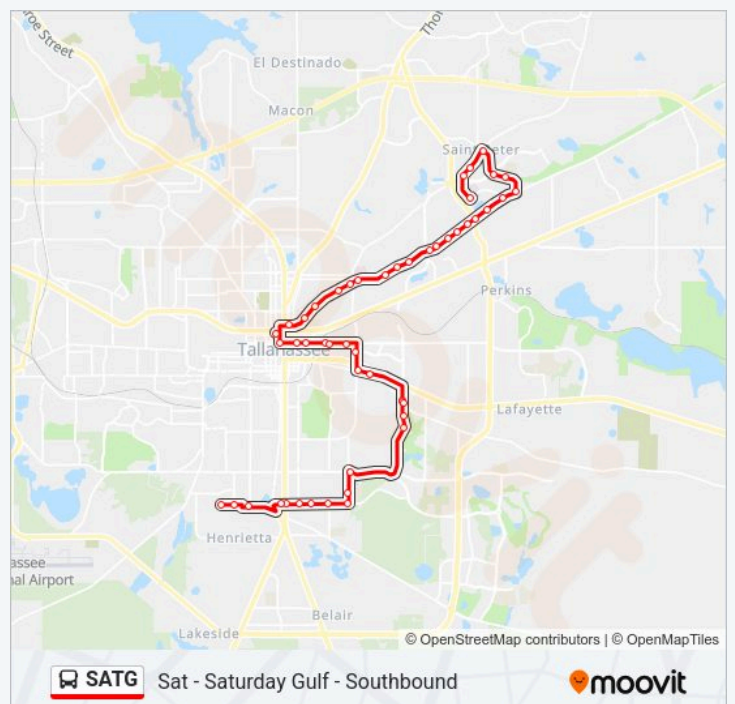

Miccosukee Rd Lee Ave

Miccosukee Rd Mitchell Ave Wb

Miccosukee Rd Mcdaniel St Wb

**SATG bus Time Schedule**

Sat - Saturday Gulf - Southbound Route Timetable:

Monday	Not Operational
Tuesday	Not Operational
Wednesday	Not Operational
Thursday	Not Operational
Friday	Not Operational
Saturday	7:25 AM-6:00 PM
Sunday	Not Operational

**SATG bus Info**

**Direction:** Sat - Saturday Gulf - Southbound

**Stops:** 50

**Trip Duration:** 55 min

**Line Summary:**

Miccosukee Rd at Leon Wb

Virginia at Calhoun Wb

Steele Plaza Gate 18