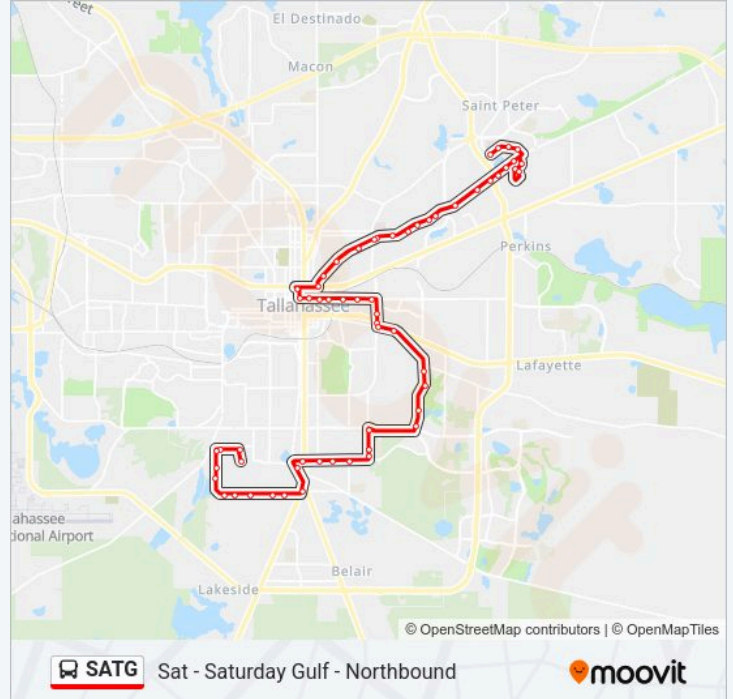

Miccosukee Rd Magnolia Eb

Miccosukee And Magnolia

Miccosukee Rd at Spottswood Dr Eb

Miccosukee Rd at Buckingham Dr Eb

1839 Miccosukee Rd Eb

Miccosukee Rd at Mccauley Rd Eb

Miccosukee Rd at Phillips Rd Eb

Miccosukee Rd at Riggins Rd Eb

Miccosukee Rd at Sandcastle Dr Eb

Miccosukee Rd at NE Capital Cir Eb (Near)

Miccosukee Rd at NE Capital Cir Eb (Far)

Miccosukee at Riverbirch Eb

Miccouskee at Miccosukee Hills

Miccosukee Hills at Office

Miccosukee Hills Stop 2 Wb

Miccosukee Hills Stop 3 Eb

Capital Medical Blvd at Capital Oaks Dr Nb

Capital Medical Blvd at Eider Ct Nb

Capital Medical Blvd at Professional Park Cir Wb

Capital Medical Blvd at Buford Ct

**Direction: Sat - Saturday Gulf - Southbound**

50 stops

[VIEW LINE SCHEDULE](#)

Capital Medical Blvd at Buford Ct

Centerville Rd at Welaunee Blvd Nb

Centerville Rd at Eddie Rd Nb

Fleischmann Rd at Centerville Rd Sb

Fleischmann Rd at Welaunee Rd Sb

2020 Fleischmann Rd Eb