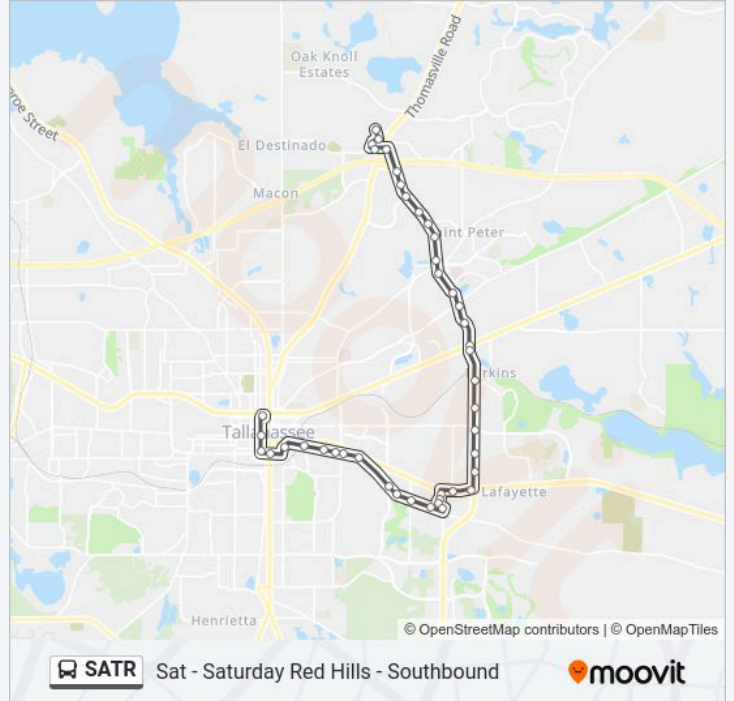

Direction: Sat - Saturday Red Hills - Southbound

43 stops

[VIEW LINE SCHEDULE](#)

Maclay Blvd Maclay Commerce Dr Sb

Maclay Blvd Market St Sb

Market St at Timberlane Rd Sb

Timberlane Rd at Thomasville Rd Near Side Eb

NE Capital Cir Wednesday St Sb

Capital Circle And Tim Gamble Sb

Ccne at Capital Medical Blvd Sb

Capital Circle And Miccosukee

Capital Circle And Exeter Sb

Capital Circle And Mahan Nearside Sb

Capital Circle And Mahan Far Side Sb

SATR bus Info

Direction: Sat - Saturday Red Hills - Southbound

Stops: 43

Trip Duration: 60 min

Line Summary:

Capital Cir SE at Highland Oaks Sb
 SE Capital Cir Dick Wilson Sb
 Apalachee Pkwy at Capital Circle SE
 Apalachee Pkwy at Richview Rd Wb
 Executive Center Cir Apalachee Pkwy
 Executive Center Dr Executive Cente
 2540 W Executive Center Cir Sb
 Executive Center Dr Old St Aug Sb
 St Augustine at Hendrix Rd Eb
 St Augustine at Paul Russell Wb
 Old Saint Augustine Rd Wb at Social Security Office
 St Augustine at Blair Stone Wb
 E Lafayette St W Indianhead Dr Wb
 Lafayette at Magnolia Wb
 Lafayette St at Magnolia Dr Wb (Far)
 E Lafayette St Seminole Dr Wb
 E Lafayette St Myers Park Dr Wb
 S Meridian St at E Madison St
 Gaines at South Monroe Wb
 S Duval St W Madison Parking Garage
 S Duval St at W Jefferson St Nb
 Plaza Gate 9

Direction: Sat - Saturday Red Hills - Northbound

44 stops
[VIEW LINE SCHEDULE](#)

Plaza Gate 9
 N Monroe St W Park Ave Sb
 N Monroe St W Jefferson St Sb
 Gaines at Gadsden Eb
 Meridian St And Madison St Eb
 E Lafayette St Suwannee St