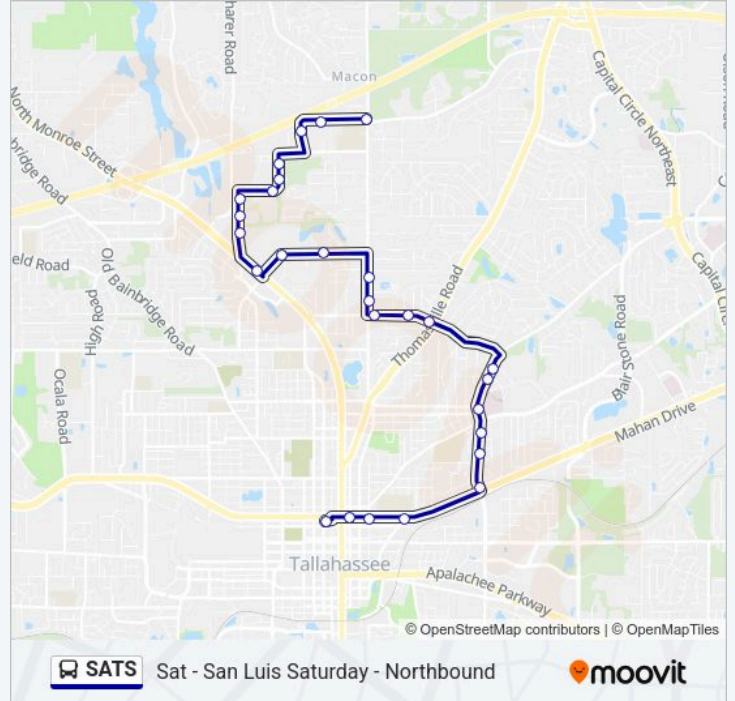

Meridian Rd at London Town Apts

N Meridian Rd at South Ride Nb

John Knox at Rolling Hills Apts Wb

John Knox Rd at Tallahassee Centre

N Monroe St at Tallahassee Mall Nb

Allen Rd at Entrance To Tallahassee Centre

SATS bus Info**Direction:** Sat - San Luis Saturday - Northbound**Stops:** 27**Trip Duration:** 30 min**Line Summary:**

Fulton Rd at Arbor Station Nb

Grady Rd Tilden Lane Nb

Grady Rd at Steele Dr Nb

Thomas Rd at Grady Rd Nb

Bermuda Rd at Midblock Eb

Bermuda Rd at N Meridian St Eb

Direction: Sat - San Luis Saturday - Southbound

25 stops

[VIEW LINE SCHEDULE](#)

Bermuda Rd at N Meridian St Eb

Henderson Rd at N Meridian St Wb

Henderson Rd at Grady Rd Wb

SATS bus Info

Direction: Sat - San Luis Saturday - Southbound

Stops: 25

Trip Duration: 30 min

Line Summary:

Magnolia Dr at Miccosukee Sb
N Magnolia Dr at Devils Dip Sb
Magnolia Dr at Tennessee St Sb
E Tennessee St Culpepper Dr
E Tennessee St N Franklin Blvd Wb
Tennessee St And Meridian Wb
Plaza Gate 10