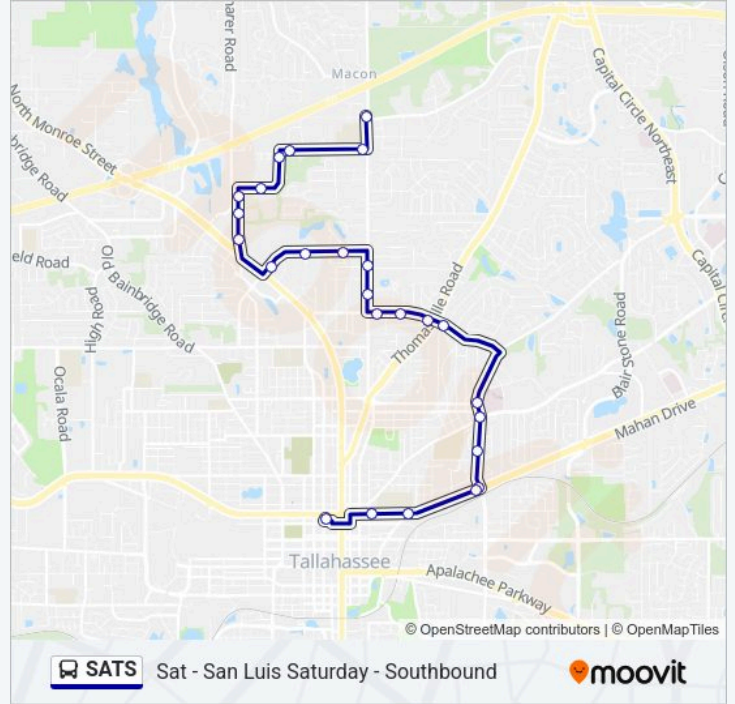

SATS bus Info

Direction: Sat - San Luis Saturday - Southbound

Stops: 25

Trip Duration: 30 min

Line Summary:

Magnolia Dr at Miccosukee Sb
N Magnolia Dr at Devils Dip Sb
Magnolia Dr at Tennessee St Sb
E Tennessee St Culpepper Dr
E Tennessee St N Franklin Blvd Wb
Tennessee St And Meridian Wb
Plaza Gate 10