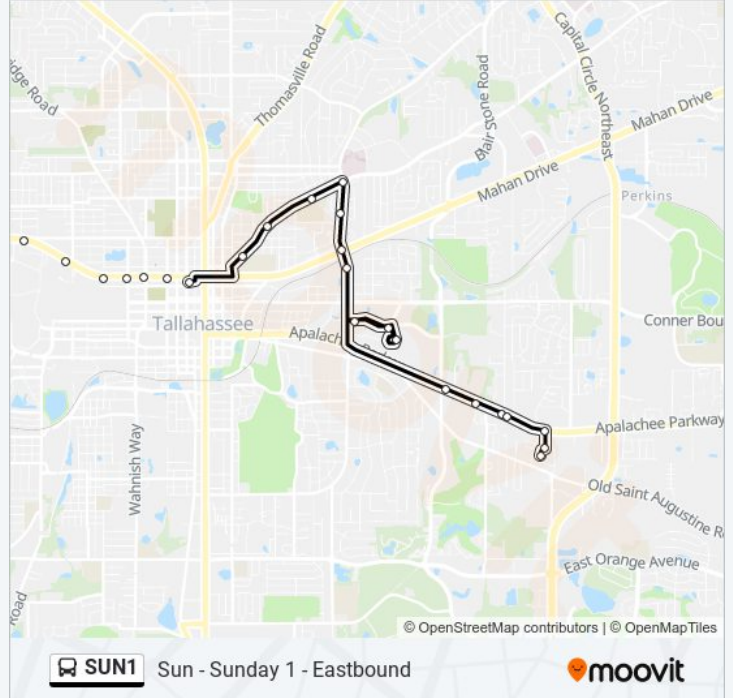

SUN1 bus Info

Direction: Sun - Sunday 1 - Eastbound

Stops: 40

Trip Duration: 60 min

Line Summary:

Plaza Gate 20

Miccosukee Rd And Leon High Sch Eb

Miccosukee Rd Washington St Eb

Miccosukee Rd Mitchell Ave Eb

Miccosukee Rd Magnolia Eb

N Magnolia Dr at Devils Dip Sb

Magnolia Dr at Tennessee St Sb

Magnolia Dr at Elks Lodge Sb

Governors Sq Blvd S Magnolia Dr Eb

Governors Sq Blvd Reece Park Ln Eb

Governors Square Mall West

Apalachee Pkwy Blairstone Rd Eb

Apalachee Pkwy at Linda Ann Dr Eb

Apalachee Pkwy Victory Garden Dr Eb

Apalachee Pkwy Richardson Rd Eb

Apalachee Pkwy Executive Center Dr

Executive Center Dr Executive Cente

2540 W Executive Center Cir Sb

Direction: Sun - Sunday 1 Westbound

46 stops

[VIEW LINE SCHEDULE](#)

2540 W Executive Center Cir Sb

St Augustine at Hendrix Rd Eb

Old Saint Augustine Rd Wb at Social Security Office