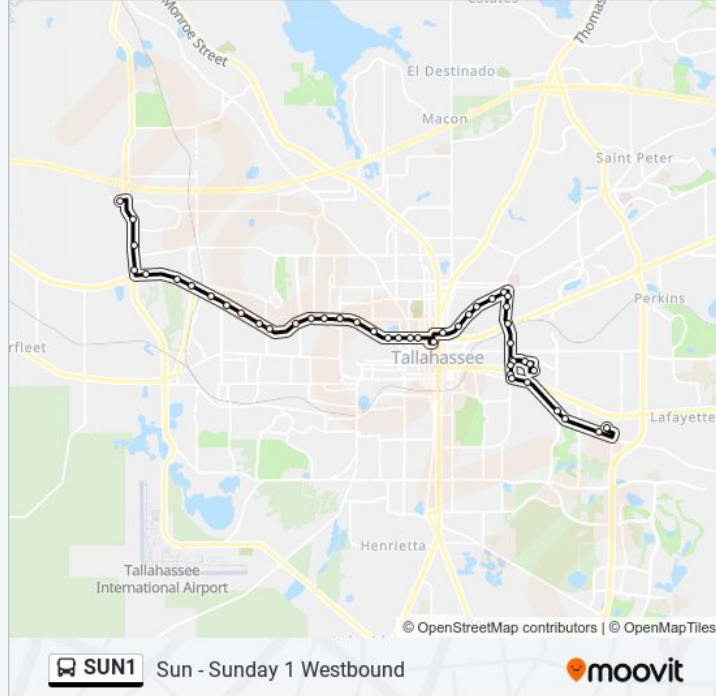

W Tennessee St W Brevard St Wb

W Tennessee St Basin St Wb

W Tennessee St Caliark St Wb

W Tennessee St at High Road Wb

W Tennessee Mission San Luis Wb

Tennessee St at White St Wb

W Tennessee St Dixe Dr Wb

W Tennessee St at University Trails Wb

W Tennessee St Appleyard Dr Wb

Tennessee St at Pat Thomas Blvd Wb

W Tennessee Wb at N Blountstown Hwy

W Tennessee St Bicycle Rd Wb

W Tennessee St NW Capital Cir Wb

Cap Circle NW Nb at Walmart Shelter

Capital Circle NW Nb at Tharpe St

Capital Circle NW Brittany Blvd Nb

Commonwealth Blvd at Capital Circle NW

SUN1 bus time schedules and route maps are available in an offline PDF at moovitapp.com. Use the Moovit App to see live bus times, train schedule or subway schedule, and step-by-step directions for all public transit in Tallahassee, FL.