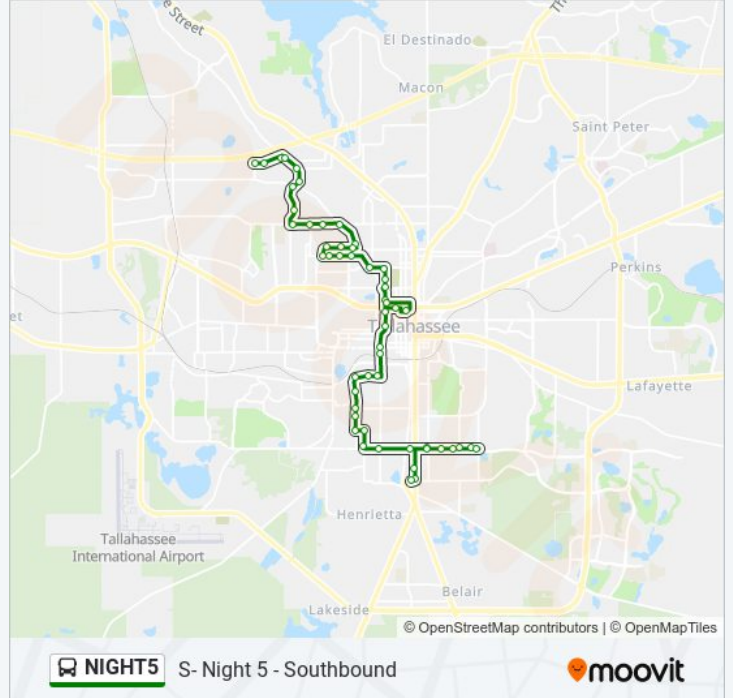

### NIGHT5 bus Time Schedule

S- Night 5 - Southbound Route Timetable:

Sunday	Not Operational
Monday	7:00 PM - 9:00 PM
Tuesday	7:00 PM - 9:00 PM
Wednesday	7:00 PM - 9:00 PM
Thursday	7:00 PM - 9:00 PM
Friday	7:00 PM - 9:00 PM
Saturday	7:00 PM - 9:00 PM

### NIGHT5 bus Info

**Direction:** S- Night 5 - Southbound

**Stops:** 53

**Trip Duration:** 60 min

**Line Summary:**

Alabama St at Abraham St Eb  
Alabama St Dade St Eb  
Old Bainbridge Rd Fourth Ave Sb  
Fourth Ave N Macomb St Eb  
N Macomb St Goodbread Ln Sb  
N Macomb St W Brevard St Sb  
Macomb at W Virginia  
W Tennessee St N Martin Luther Eb  
Plaza Gate 19  
W Virginia St N Macomb St  
Macomb at Tennessee Garage Sb  
S Macomb St at W Jefferson St  
Macomb at Gaines Sb  
Rail Road at All Saints Sb  
R&T Perkins Wy at Wahnish Way Wb  
R&T Perkins Wy at Perry St Wb  
R&T Perkins Wy at S Disston St Wb  
Holton at Manatee Sb  
Holton St Osceola St Sb  
Holton St Campbell St Sb  
Holton St Wies St Sb  
Wies St Pasco St Eb  
Pasco St Howard Ave Sb  
Orange Ave at Wahnish Way Eb  
Orange Ave at Adams St Eb  
Orange Ave at S Meridian St Eb  
Orange Ave at Southwood Drive Eb  
Orange Ave at Coble Dr Eb  
Orange Ave at Jim Lee Rd Eb  
E Orange Ave at Pontiac Dr Wb  
Orange Ave at Country Club Dr Wb  
Orange Ave at Meridian St Wb  
S Monroe at Bass St Sb

S Monroe at Paul Russell Sb

N Paul Russell Rd at South Monroe Commons

NIGHT5 bus time schedules and route maps are available in an offline PDF at [moovitapp.com](https://moovitapp.com). Use the Moovit App to see live bus times, train schedule or subway schedule, and step-by-step directions for all public transit in Tallahassee, FL.

© 2024 Moovit - All Rights Reserved