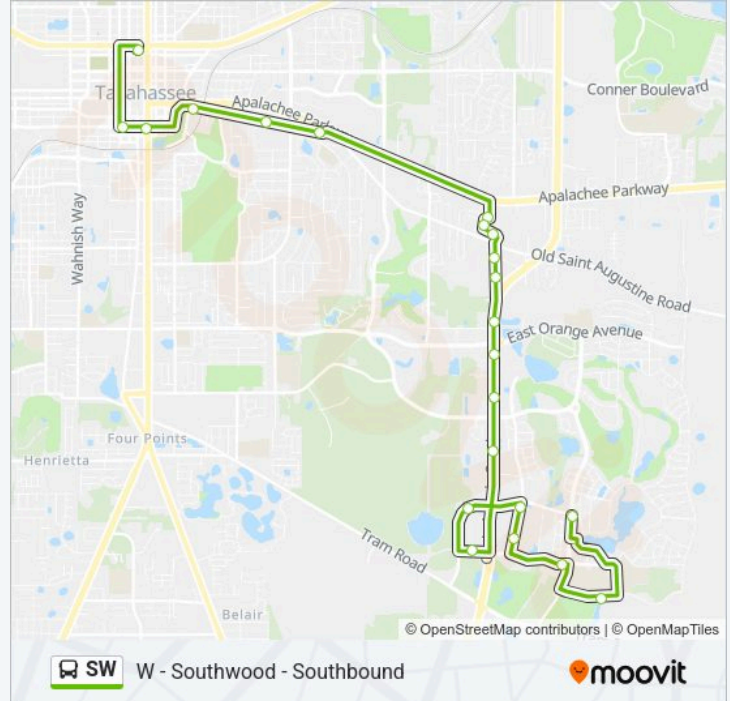

Capital Circle SE at Orange Ave Sb

Capital Circle SE at Blair Stone Rd Sb

Capital Circle SE at Verandas Apts Sb

Shumard Oaks And Merchants Wb

Merchants Row at Ccse Eb

Esplanade Way Merchants Row Sb

4070 Esplanade Sb

Shumard Oaks at Four Oaks Eb

Schoolhouse Rd at Independence Landing

SW bus Time Schedule

W - Southwood - Southbound Route Timetable:

Monday	6:25 AM-5:45 PM
Tuesday	6:25 AM-5:45 PM
Wednesday	6:25 AM-5:45 PM
Thursday	6:25 AM-5:45 PM
Friday	6:25 AM-5:45 PM
Saturday	Not Operational
Sunday	Not Operational

SW bus Info**Direction:** W - Southwood - Southbound**Stops:** 22**Trip Duration:** 38 min**Line Summary:**

Four Oaks Blvd Merchants Row

Direction: W - Southwood - Northbound

23 stops

[VIEW LINE SCHEDULE](#)