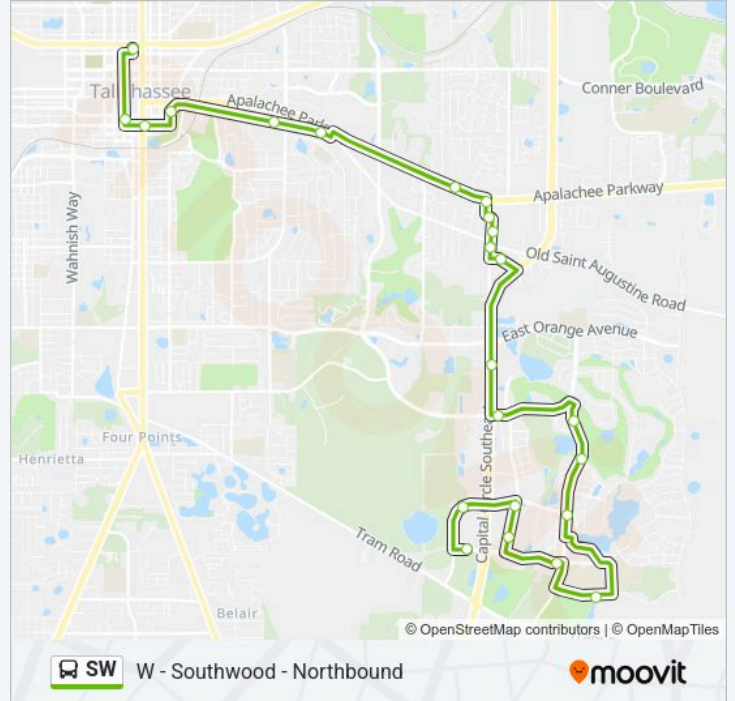

Lafayette St at Magnolia Dr Wb (Far)

S Meridian St at E Madison St

Gaines at South Monroe Wb

S Duval St W Madison Parking Garage

Plaza Gate 24

SW bus time schedules and route maps are available in an offline PDF at moovitapp.com. Use the Moovit App to see live bus times, train schedule or subway schedule, and step-by-step directions for all public transit in Tallahassee, FL.

© 2025 Moovit - All Rights Reserved