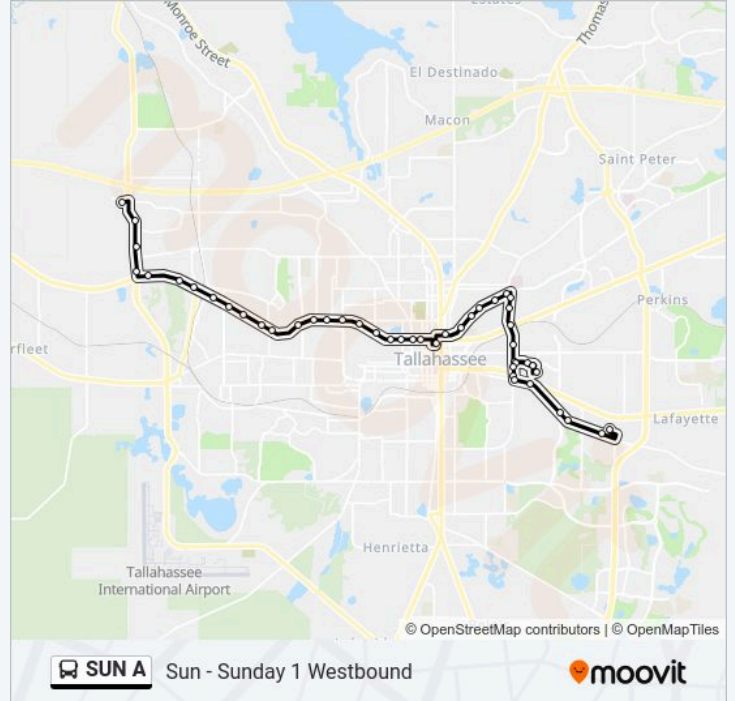

W Tennessee St MI King Jr Blvd Wb

W Tennessee St N Macomb St

W Tennessee St N Copeland St Wb

W Tennessee St Raven St Wb

W Tennessee And Woodward Wb

W Tennessee St W Brevard St Wb

W Tennessee St Basin St Wb

W Tennessee St Caliark St Wb

W Tennessee St at High Road Wb

W Tennessee Mission San Luis Wb

Tennessee St at White St Wb

W Tennessee St Dixe Dr Wb

W Tennessee St at University Trails Wb

W Tennessee St Appleyard Dr Wb

Tennessee St at Pat Thomas Blvd Wb

W Tennessee Wb at N Blountstown Hwy

W Tennessee St Bicycle Rd Wb

W Tennessee St NW Capital Cir Wb

Cap Circle NW Nb at Walmart Shelter

Capital Circle NW Nb at Tharpe St

Capital Circle NW Brittany Blvd Nb

Commonwealth Blvd at Capital Circle NW

Direction: Sun - Sunday 1 - Eastbound

40 stops

[VIEW LINE SCHEDULE](#)

Commonwealth Blvd at Capital Circle NW

NW Capital Circle And Home Depot Sb

Capital Circle NW at Midblock Sb

NW Capital Cir Tennessee Capital Sb