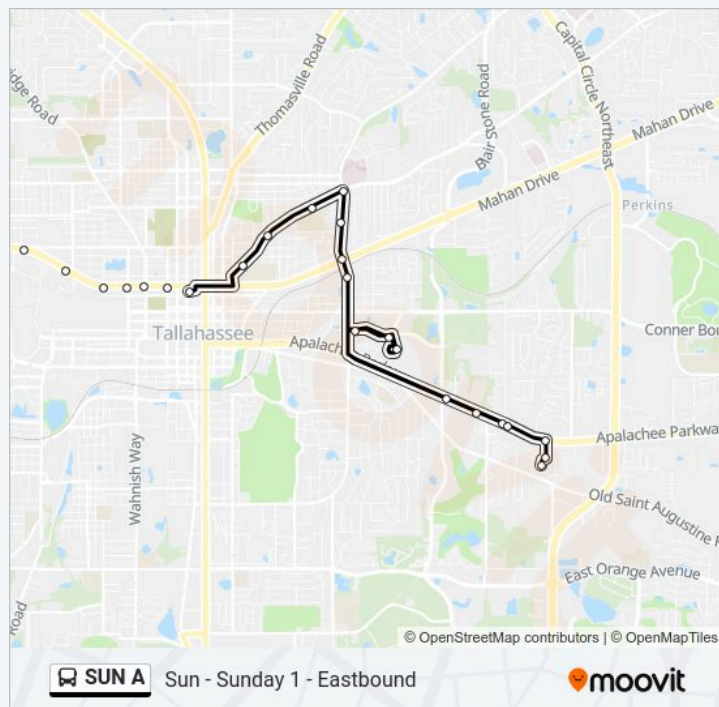

W Tennessee St Walmart Pedestrian Crossing Eb

W Tennessee St Bicycle Rd Eb

Tennessee at And Blountstown Eb

Tennessee St at Pat Thomas Eb

W Tennessee at Appleyard

W Tennessee St at Forum Eb

Tennessee at Dixie Eb

W Tennessee St And Columbia Eb

W Tennessee St S Ocala Rd Eb

W Tennessee St High Rd Eb

W Tennessee St Caliark St Eb

W Tennessee St Stadium Dr Eb

Tennessee at Wadsworth St Eb

Tennessee at Woodward Eb

W Tennessee St Dewey St Eb

W Tennessee St N Copeland St Eb

Tennessee at Macomb Eb

W Tennessee St N Martin Luther Eb

Plaza Gate 20

Miccosukee Rd And Leon High Sch Eb

Miccosukee Rd Washington St Eb

Miccosukee Rd Mitchell Ave Eb

Miccosukee Rd Magnolia Eb

N Magnolia Dr at Devils Dip Sb

Magnolia Dr at Tennessee St Sb

Magnolia Dr at Elks Lodge Sb

Governors Sq Blvd S Magnolia Dr Eb

Governors Sq Blvd Reece Park Ln Eb

Governors Square Mall West

Apalachee Pkwy Blairstone Rd Eb

Apalachee Pkwy at Linda Ann Dr Eb

Apalachee Pkwy Victory Garden Dr Eb

Saturday

Not Operational

Sunday

11:30 AM - 6:00 PM

SUN A bus Info

Direction: Sun - Sunday 1 - Eastbound

Stops: 40

Trip Duration: 50 min

Line Summary: