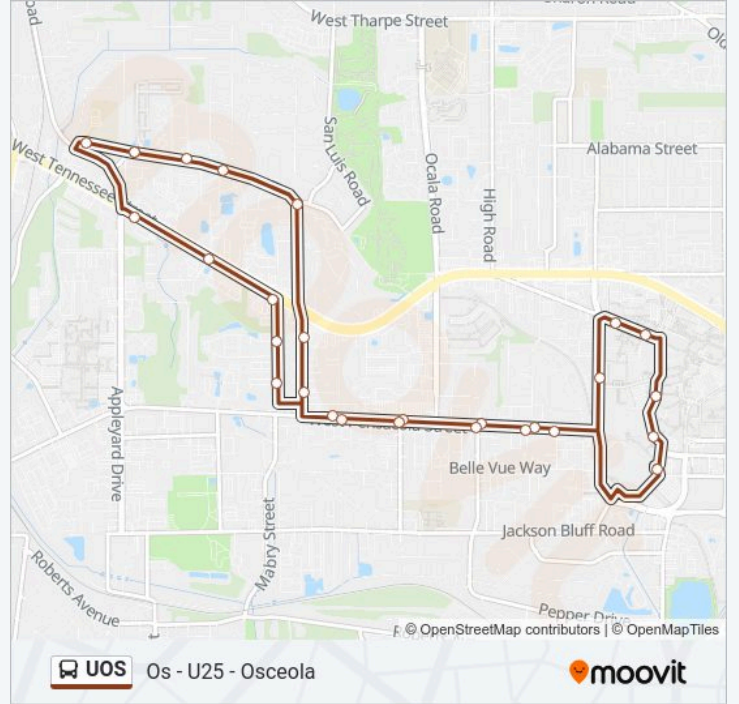

Direction: Os - Osceola - Eastbound

18 stops

[VIEW LINE SCHEDULE](#)

W Mission Rd Millers Dr
Mission Road at Gretchen Everhart School
W Tennessee at Appleyard
W Tennessee St at Forum Eb
Tennessee at Dixie Eb
Dixie Dr at Midblock Sb
Dixie Dr And Escambia Dr Sb
W Pensacola St at Benchmark Apts Eb
W Pensacola St Ausley Rd
W Pensacloa St S Lipona Rd Eb
Pensacola at Atkinson Eb
W Pensacola St Rivoli Rd Eb
S Stadium Dr Spirit Way
Call St And Stadium Far Eb
W Call St Psychology Way
Tully Gym Sb
Chieftan Way at Circus Sb
Fsu 1st Circle

UOS bus Info

Direction: Os - U25 - Osceola

Stops: 28

Trip Duration: 45 min

Line Summary:

- W Pensacola St Chapel Dr Wb
- W Pensacola St N Lipona Rd Wb
- W Pensacola St Ausley Rd
- W Pensacola St at Benchmark Apartments Wb
- White Dr at Escambia Dr Nb
- White Dr at San Carlo Apartments
- White Dr And Mission Rd Nb
- W Mission Rd Bonnie Dr Wb
- W Mission Rd Wb
- W Mission Rd Millers Dr