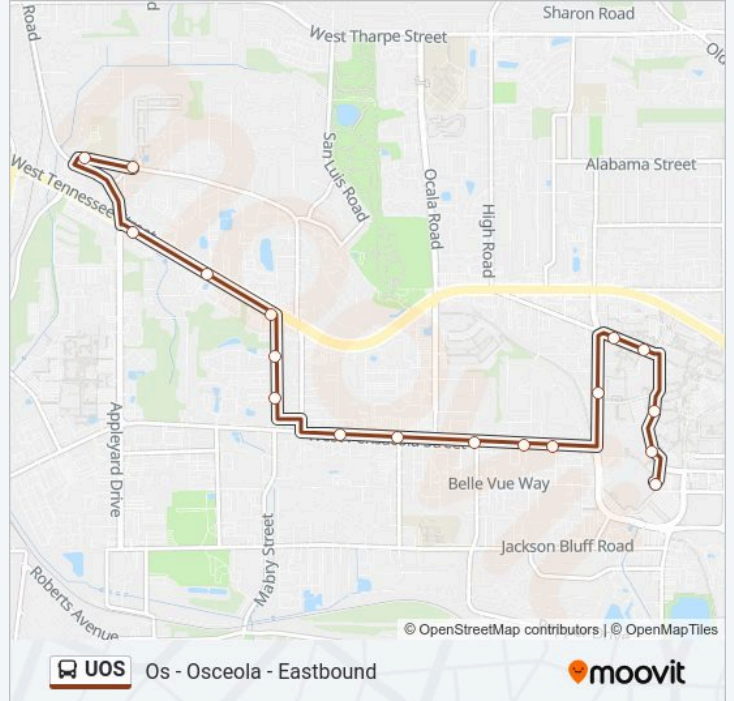

Direction: Os - Osceola - Eastbound

18 stops

[VIEW LINE SCHEDULE](#)

W Mission Rd Millers Dr
Mission Road at Gretchen Everhart School
W Tennessee at Appleyard
W Tennessee St at Forum Eb
Tennessee at Dixie Eb
Dixie Dr at Midblock Sb
Dixie Dr And Escambia Dr Sb
W Pensacola St at Benchmark Apts Eb
W Pensacola St Ausley Rd
W Pensacloa St S Lipona Rd Eb
Pensacola at Atkinson Eb
W Pensacola St Rivoli Rd Eb
S Stadium Dr Spirit Way
Call St And Stadium Far Eb
W Call St Psychology Way
Tully Gym Sb
Chieftan Way at Circus Sb
Fsu 1st Circle

UOS bus Time Schedule

Os - Osceola - Eastbound Route Timetable:

Monday	7:15 PM - 7:30 PM
Tuesday	7:15 PM - 7:30 PM
Wednesday	7:15 PM - 7:30 PM
Thursday	7:15 PM - 7:30 PM
Friday	7:15 PM - 7:30 PM
Saturday	Not Operational
Sunday	Not Operational

UOS bus Info

Direction: Os - Osceola - Eastbound

Stops: 18

Trip Duration: 25 min

Line Summary:

Direction: Os - U25 - Osceola

28 stops

[VIEW LINE SCHEDULE](#)

UOS bus Info

Direction: Os - U25 - Osceola

Stops: 28

Trip Duration: 45 min

Line Summary:

- W Pensacola St Chapel Dr Wb
- W Pensacola St N Lipona Rd Wb
- W Pensacola St Ausley Rd
- W Pensacola St at Benchmark Apartments Wb
- White Dr at Escambia Dr Nb
- White Dr at San Carlo Apartments
- White Dr And Mission Rd Nb
- W Mission Rd Bonnie Dr Wb
- W Mission Rd Wb
- W Mission Rd Millers Dr