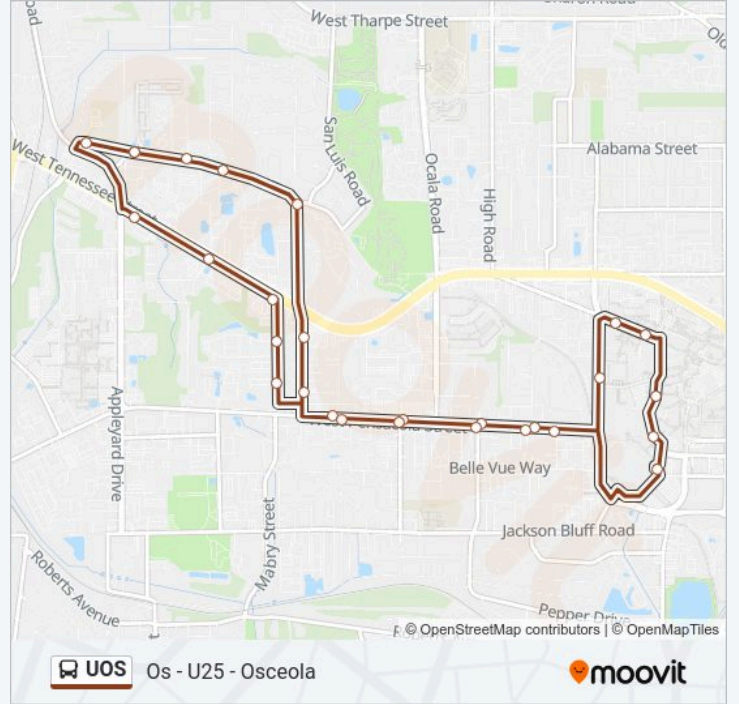

**Direction: Os - Osceola - Eastbound**

18 stops

[VIEW LINE SCHEDULE](#)

W Mission Rd Millers Dr

Mission Road at Gretchen Everhart School

W Tennessee at Appleyard

W Tennessee St at Forum Eb

Tennessee at Dixie Eb

**UOS bus Info****Direction:** Os - Osceola - Eastbound**Stops:** 18**Trip Duration:** 25 min**Line Summary:**

**Direction: Os - U25 - Osceola**

28 stops

[VIEW LINE SCHEDULE](#)

- W Mission Rd Millers Dr
- Mission Road at Gretchen Everhart School
- W Tennessee at Appleyard
- W Tennessee St at Forum Eb
- Tennessee at Dixie Eb
- Dixie Dr at Midblock Sb
- Dixie Dr And Escambia Dr Sb
- W Pensacola St at Benchmark Apts Eb
- W Pensacola St Ausley Rd
- W Pensacloa St S Lipona Rd Eb
- Pensacola at Atkinson Eb
- W Pensacola St Rivoli Rd Eb
- S Stadium Dr Spirit Way
- Call St And Stadium Far Eb
- W Call St Psychology Way
- Tully Gym Sb
- Chieftan Way at Circus Sb
- Fsu 1st Circle

**UOS bus Info**

**Direction:** Os - U25 - Osceola

**Stops:** 28

**Trip Duration:** 45 min

**Line Summary:**

- W Pensacola St Chapel Dr Wb
- W Pensacola St N Lipona Rd Wb
- W Pensacola St Ausley Rd
- W Pensacola St at Benchmark Apartments Wb
- White Dr at Escambia Dr Nb
- White Dr at San Carlo Apartments
- White Dr And Mission Rd Nb
- W Mission Rd Bonnie Dr Wb
- W Mission Rd Wb
- W Mission Rd Millers Dr