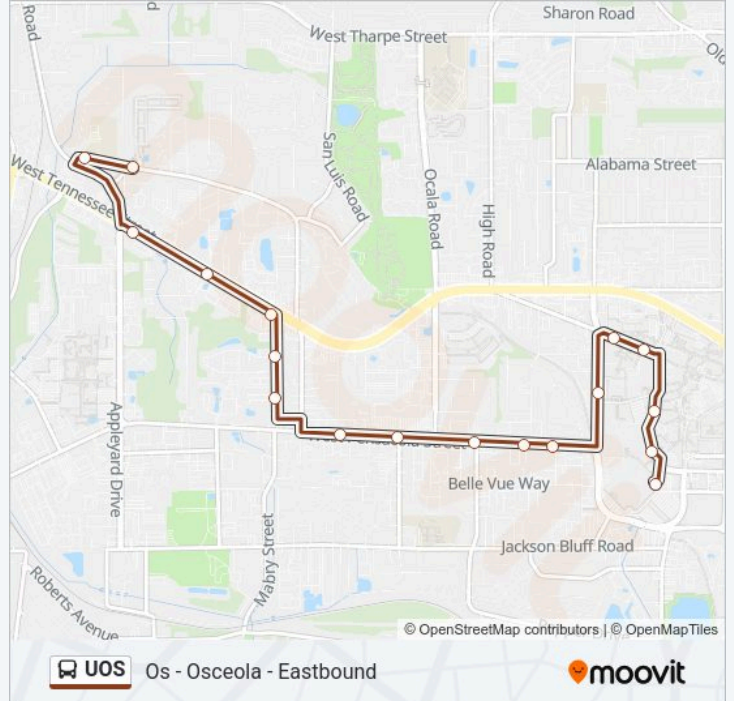

**Direction: Os - Osceola - Eastbound**

18 stops

[VIEW LINE SCHEDULE](#)

W Mission Rd Millers Dr

Mission Road at Gretchen Everhart School

W Tennessee at Appleyard

W Tennessee St at Forum Eb

Tennessee at Dixie Eb

Call St And Stadium Far Eb

W Call St Psychology Way

Tully Gym Sb

Chieftan Way at Circus Sb

Fsu 1st Circle

**UOS bus Time Schedule**

Os - Osceola - Eastbound Route Timetable:

Monday	8:15 PM-8:30 PM
Tuesday	8:15 PM-8:30 PM
Wednesday	8:15 PM-8:30 PM
Thursday	8:15 PM-8:30 PM
Friday	8:15 PM-8:30 PM
Saturday	Not Operational
Sunday	Not Operational

**UOS bus Info****Direction:** Os - Osceola - Eastbound**Stops:** 18**Trip Duration:** 25 min**Line Summary:**

**Direction: Os - U25 - Osceola**

28 stops

[VIEW LINE SCHEDULE](#)

- W Mission Rd Millers Dr
- Mission Road at Gretchen Everhart School
- W Tennessee at Appleyard
- W Tennessee St at Forum Eb
- Tennessee at Dixie Eb
- Dixie Dr at Midblock Sb
- Dixie Dr And Escambia Dr Sb
- W Pensacola St at Benchmark Apts Eb
- W Pensacola St Ausley Rd
- W Pensacloa St S Lipona Rd Eb
- Pensacola at Atkinson Eb
- W Pensacola St Rivoli Rd Eb
- S Stadium Dr Spirit Way
- Call St And Stadium Far Eb
- W Call St Psychology Way
- Tully Gym Sb
- Chieftan Way at Circus Sb
- Fsu 1st Circle

**UOS bus Info**

**Direction:** Os - U25 - Osceola

**Stops:** 28

**Trip Duration:** 45 min

**Line Summary:**

- W Pensacola St Chapel Dr Wb
- W Pensacola St N Lipona Rd Wb
- W Pensacola St Ausley Rd
- W Pensacola St at Benchmark Apartments Wb
- White Dr at Escambia Dr Nb
- White Dr at San Carlo Apartments
- White Dr And Mission Rd Nb
- W Mission Rd Bonnie Dr Wb
- W Mission Rd Wb
- W Mission Rd Millers Dr