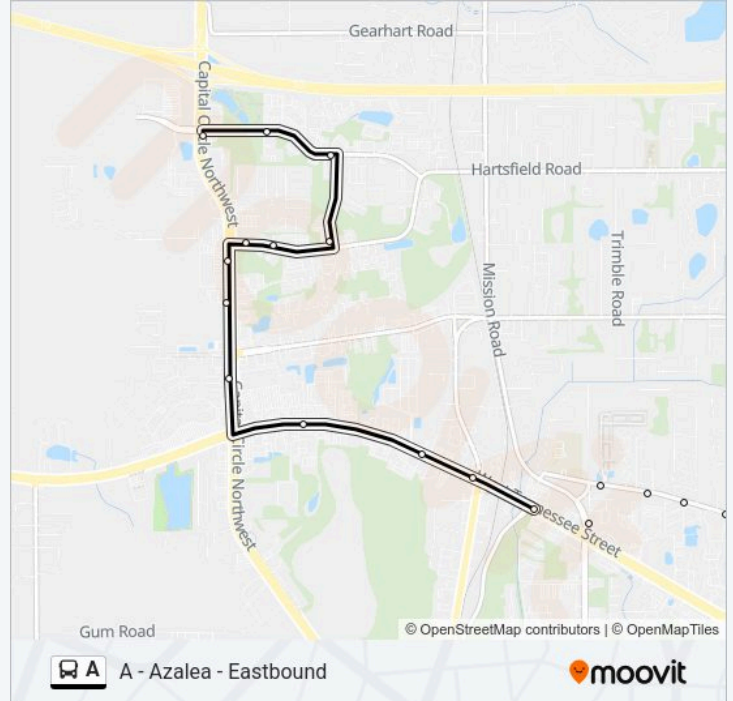

Direction: A - Azalea - Westbound

36 stops

[VIEW LINE SCHEDULE](#)

- Fallschase Walmart
- Weems Road at Acadian Blvd Nb
- Mahan And Publix West Wb
- Mahan at Capital Circle Wb
- Mahan at Jaydell Cir Wb
- Mahan And Riggins West Wb
- Mahan Dr Saint James Ct Wb
- Mahan Dr Blairstone Rd Wb
- Mahan Dr N Point Ct Wb
- Mahan Drive at Marys Wb
- E Tennessee St Culpepper Dr
- E Tennessee St N Franklin Blvd Wb
- Tennessee St And Meridian Wb
- Plaza Gate 15
- W Tennessee St Ml King Jr Blvd Wb
- W Tennessee St N Macomb St
- W Tennessee St N Copeland St Wb
- W Tennessee St Raven St Wb
- W Tennessee And Woodward Wb
- W Tennessee St W Brevard St Wb
- W Tennessee St Basin St Wb

W Tennessee St Dewey St Eb

W Tennessee St N Copeland St Eb

Tennessee at Macomb Eb

W Tennessee St N Martin Luther Eb

Plaza Gate 20

Tennessee St at Calhoun Eb

E Tennessee St N Meridian St Eb

E Tennessee St N Franklin Blvd Eb

Tennessee St Magnolia Dr Eb

Mahan Drive at Magnolia Eb

Mahan Dr Marys Dr Eb

Mahan Dr at Pointe Eb

Mahan Dr Ty Ty Rd Eb

Mahan Drive at Concord Eb

Mahan Dr Riggins Rd Eb

Mahan Dr Waldo Palmer Ln Eb

Mahan Drive at Capital Circle NE Eb

Mahan Dr at Powell Dr Eb

Mahan Dr at Publix

Mahan at Lagniappe Way Eb

Fallschase Walmart

A bus time schedules and route maps are available in an offline PDF at moovitapp.com. Use the Moovit App to see live bus times, train schedule or subway schedule, and step-by-step directions for all public transit in Tallahassee, FL.