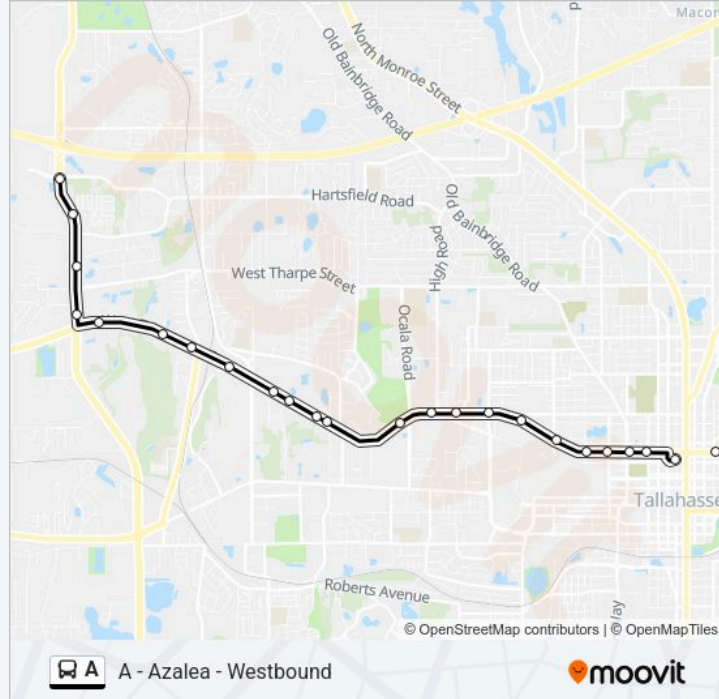

Direction: A - Azalea - Westbound

36 stops

[VIEW LINE SCHEDULE](#)

- Fallschase Walmart
- Weems Road at Acadian Blvd Nb
- Mahan And Publix West Wb
- Mahan at Capital Circle Wb
- Mahan at Jaydell Cir Wb
- Mahan And Riggins West Wb
- Mahan Dr Saint James Ct Wb
- Mahan Dr Blairstone Rd Wb
- Mahan Dr N Point Ct Wb
- Mahan Drive at Marys Wb
- E Tennessee St Culpepper Dr
- E Tennessee St N Franklin Blvd Wb
- Tennessee St And Meridian Wb
- Plaza Gate 15
- W Tennessee St Ml King Jr Blvd Wb
- W Tennessee St N Macomb St
- W Tennessee St N Copeland St Wb
- W Tennessee St Raven St Wb
- W Tennessee And Woodward Wb
- W Tennessee St W Brevard St Wb
- W Tennessee St Basin St Wb

A bus Info

Direction: A - Azalea - Westbound

Stops: 36

Trip Duration: 57 min

Line Summary:

W Tennessee St Caliark St Wb
 W Tennessee St at High Road Wb
 W Tennessee Mission San Luis Wb
 W Tennessee St Dixe Dr Wb
 W Tennessee St at Elder Care
 W Tennessee St at University Trails Wb
 Tennessee St at War Chant Dr
 Tennessee St at Pat Thomas Blvd Wb
 W Tennessee Wb at N Blountstown Hwy
 W Tennessee St Bicycle Rd Wb
 W Tennessee St NW Capital Cir Wb
 Cap Circle NW Nb at Walmart Shelter
 Capital Circle NW Nb at Tharpe St
 Capital Circle NW Brittany Blvd Nb
 NW Capital Cir Commonwealth Blvd

Direction: A - Azalea - Eastbound

47 stops

[VIEW LINE SCHEDULE](#)

NW Capital Cir Commonwealth Blvd
 Commonwealth Blvd at Dep Bldg Eb
 Commonwealth Blvd at Commonwealth Business Eb
 Commonwealth Bus at Hartsfield Sb
 Hartsfield Rd at Comcast Wb
 Hartsfield Rd NW Capital Cir Wb
 NW Capital Circle And Home Depot Sb
 Capital Circle NW at Midblock Sb
 NW Capital Cir Tennessee Capital Sb
 W Tennessee St Walmart Pedestrian Crossing Eb
 W Tennessee St Bicycle Rd Eb
 Tennessee at And Blountstown Eb
 Tennessee St at Pat Thomas Eb