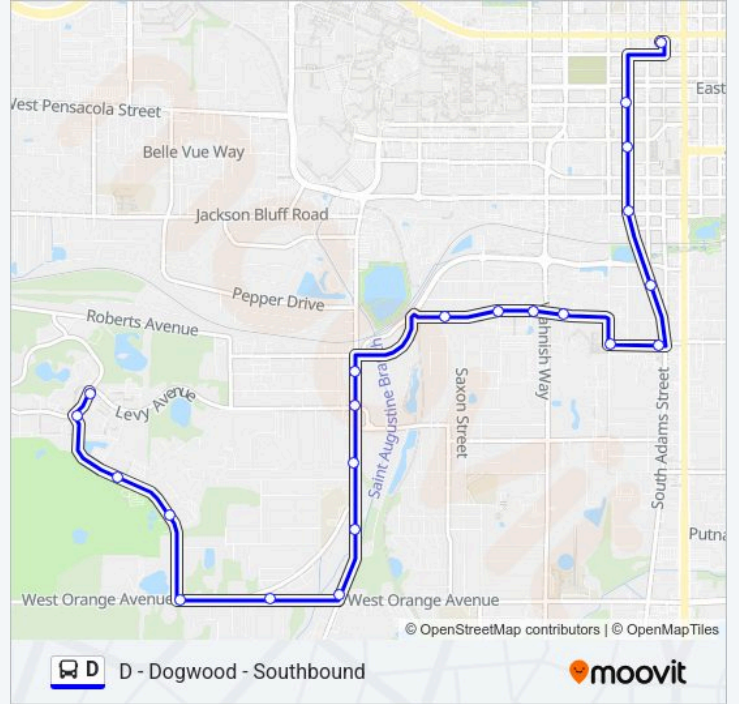

Pottsdamer St at Red Barber Nb

Pottsdamer St at Engineering Nb

Pottsdamer St at E Pual Drac Dr Nb

Paul Dirac Dr at Levy Ave

D bus time schedules and route maps are available in an offline PDF at moovitapp.com. Use the Moovit App to see live bus times, train schedule or subway schedule, and step-by-step directions for all public transit in Tallahassee, FL.

© 2025 Moovit - All Rights Reserved