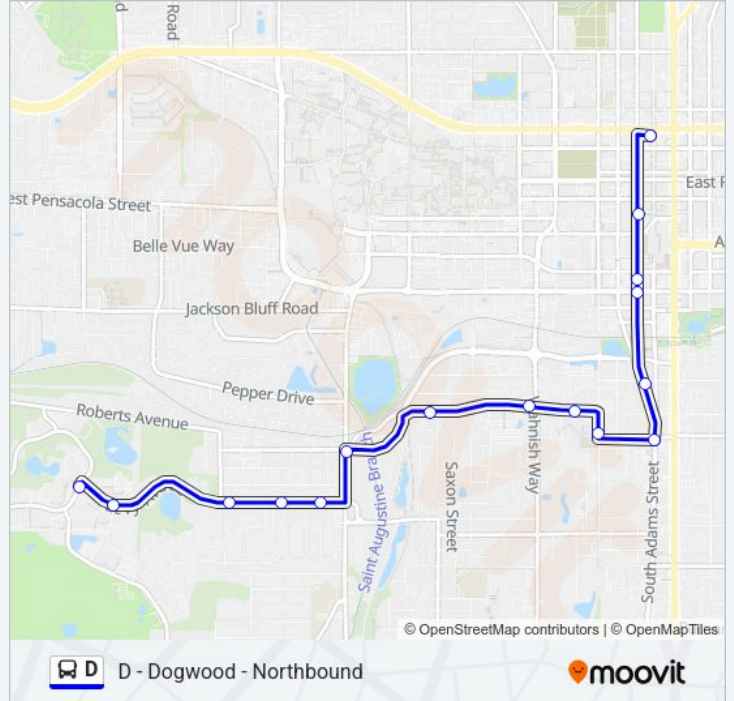

 **D Line**

D - Dogwood - Northbound

Get The App

The D bus line (D - Dogwood - Northbound) has 2 routes. For regular weekdays, their operation hours are:
 (1) D - Dogwood - Northbound: 6:00 AM-6:00 PM (2) D - Dogwood - Southbound: 6:35 AM-5:35 PM
 Use the Moovit App to find the closest D bus station near you and find out when is the next D bus arriving.

Direction: D - Dogwood - Northbound

16 stops

[VIEW LINE SCHEDULE](#)

- Paul Dirac Dr at Levy Ave
- Levy Ave at Engineers Dr Eb
- Levy Ave Iamonia St
- Levy Ave at Hillsborough St Eb
- Levy Ave at Warwick St Eb
- W Lake Bradford Rd at Gamble St Nb
- R&T Perkins Wy at Disston St Eb
- R&T Perkins Wy at Wahnish Way
- 445 R&T Perkins Wy Eb
- S Mlk Jr Blvd at Palmer St Sb
- Palmer St at Adams St Eb
- S Duval St at Harrison St Nb
- Duval at Gaines St Nb
- S Duval St W Madison Parking Garage
- S Duval St at W Jefferson St Nb
- Plaza Gate 14

D bus Time Schedule

D - Dogwood - Northbound Route Timetable:

Monday	6:00 AM-6:00 PM
Tuesday	6:00 AM-6:00 PM
Wednesday	6:00 AM-6:00 PM
Thursday	6:00 AM-6:00 PM
Friday	6:00 AM-6:00 PM
Saturday	Not Operational
Sunday	Not Operational

D bus Info

Direction: D - Dogwood - Northbound

Stops: 16

Trip Duration: 25 min

Line Summary:

Direction: D - Dogwood - Southbound

22 stops

[VIEW LINE SCHEDULE](#)