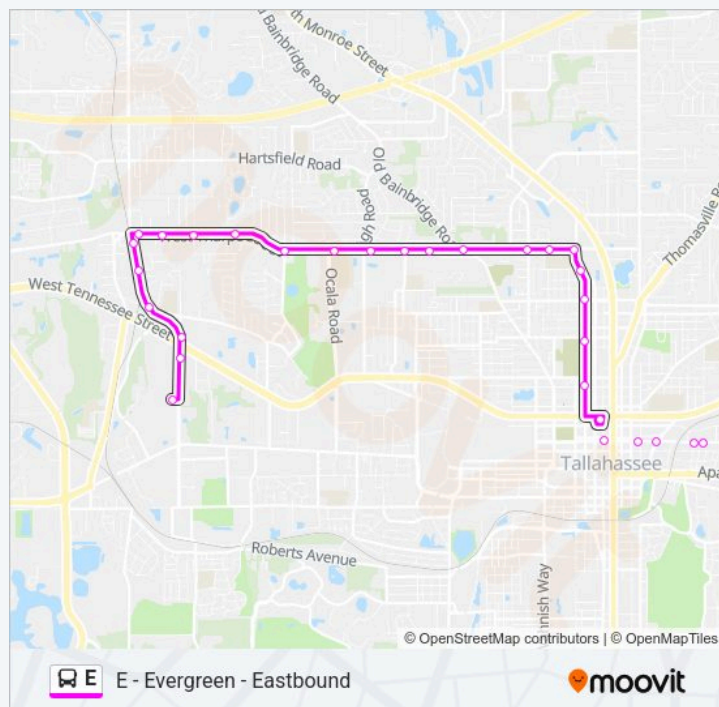

E Park Ave Broward St Eb

819 E Park Ave Eb

E Park Ave Smith St Eb

E Park Ave at Magnolia Eb

Park Ave at Winn Dixie Eb

Park Ave at Reese Park Eb

E Park Ave Blairstone Rd Eb

Park Ave at Victory Garden Eb

Park Ave at Collinsford Eb

Park Ave at Richview Eb

**E bus Info**

**Direction:** E - Evergreen - Eastbound

**Stops:** 44

**Trip Duration:** 57 min

**Line Summary:**

E Park Ave SE Capital Cir Eb

Conner Blvd at Trojan Trail Eb

Conner Blvd at Pedestrian Bridge Eb

Conner at Old Plantation Sb

Conner Blvd at Reserve Drive Sb

Apalachee Pkwy Wb at Fountain Plaza Shopping Ctr

Apalachee Parkway Walmart

**Direction: E - Evergreen - Westbound**

45 stops

[VIEW LINE SCHEDULE](#)

Apalachee Parkway Walmart

Sutor Rd Aksarben Dr Nb

Lincoln High School Wb

Trojan Trl Apalachee Elementary Wb

Trojan Trl at Ace Nb

Conner Blvd at Trojan Trail Wb