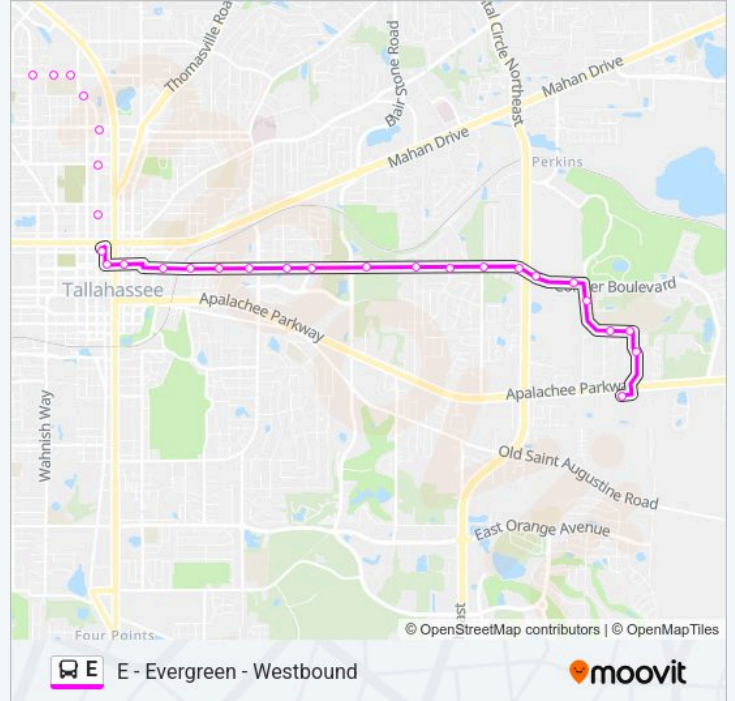

Duval at Georgia Nb

Duval at Forth Nb

Duval Street And Seventh Avenue Nb

Mlk Jr Blvd at 10th Ave Nb

W Tharpe St Mlk Blvd Wb

Tharpe St at Dawsey St Wb

Tharpe at Gibbs Wb

Tharpe at Old Bainbridge Wb

Tharpe W Of Old Bainbridge Far Side

Tharpe at Rosedale Dr Wb

Tharpe at High Wb

Tharpe at Fairlane Rd Wb

Tharpe at Devra Wb

W Tharpe St East Of Maryellen Wb

W Tharpe St Trimble Rd Wb

W Tharpe St W Of Burns Wb

W Tharpe St Nani Dr

Mission South Of Tharpe Ib

Mission And Rexwood Ib Sb

N Mission Rd Greenon Ln Sb

Mission at Appleyard Ib Sb

S Appleyard Dr at W Tennessee St Sb

Appleyard at Ace School Sb

Tsc Circle

E bus time schedules and route maps are available in an offline PDF at moovitapp.com. Use the Moovit App to see live bus times, train schedule or subway schedule, and step-by-step directions for all public transit in Tallahassee, FL.

© 2025 Moovit - All Rights Reserved