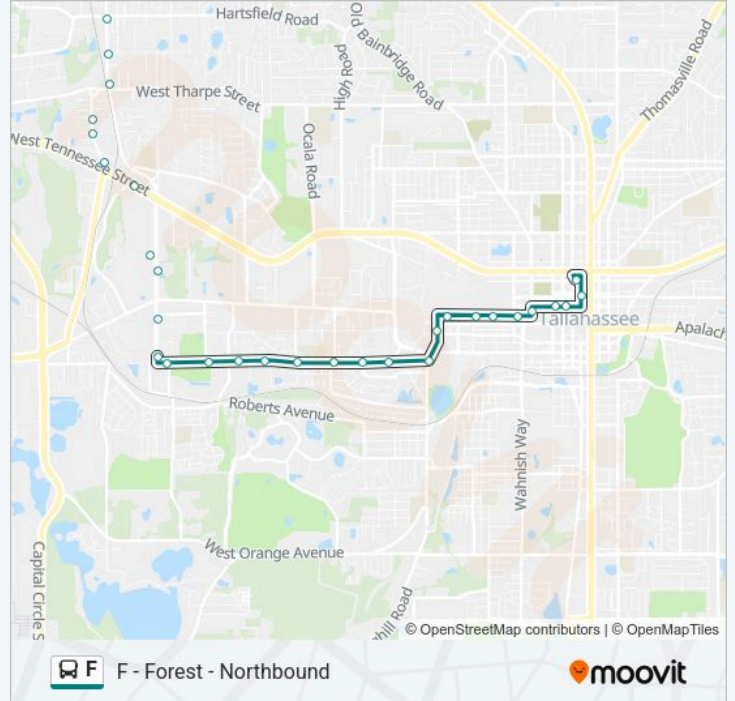

Use the Moovit App to find the closest F bus station near you and find out when is the next F bus arriving.

Direction: F - Forest - Northbound

39 stops

[VIEW LINE SCHEDULE](#)

- Plaza Gate 21
- S Adams St at W Park Ave Sb
- College Ave at Bronough St Wb
- W College Ave S Martin Luther King Wb
- S Macomb St at W Jefferson St
- Jefferson St at Copeland St Sb
- Jefferson St at Gray St Sb
- W Jefferson St Lorene Wb
- W Jefferson St at Varsity Dr
- Varsity at Saint Augustine
- W Lake Bradford Rd at Jackson Bluff Sb
- Jackson Bluff Rd at Hayden Rd Wb
- Jackson Bluff Rd at Murat St Wb
- Jackson Bluff Rd at Lipona Rd Wb
- Jackson Bluff Rd at Ausley Rd Wb
- Jackson Bluff Rd at Berkshire Dr Wb
- Jackson Bluff Rd at Mabry St Wb
- Jackson Bluff Rd at Dupree St Wb
- Jackson Bluff Rd at Chipley St Wb
- Appleyard Dr at Starmetro Nb
- Appleyard Dr at Municipal Way Nb

N Mission Rd at Huntington Woods Nb

N Mission Rd at Mccord Blvd Nb

N Mission Rd at Gaffney Loop Nb

N Mission Rd at Fred George Rd Nb

Fred George Rd at Woodhill Dr Eb

Fred George Rd at School Crosswalk Nb

Fred George Rd at Old Bainbridge Rd Nb

Lake Jackson Town Center

Direction: F - Forest - Southbound

38 stops

[VIEW LINE SCHEDULE](#)

Lake Jackson Town Center

Fred George Rd at Old Bainbridge Sb

Fred George Rd St Louis Church Sb

Fred George Rd at School Crosswalk Sb