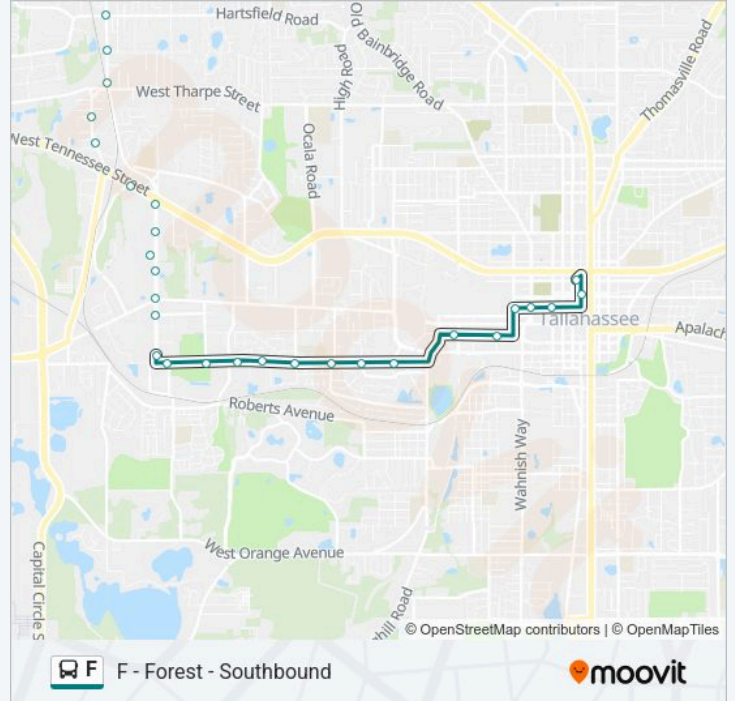

Appleyard Dr at Starmetro

Jackson Bluff Rd at Chipley St Eb

Jackson Bluff Rd at Dupree St Eb

Jackson Bluff Rd at Revell Dr Eb

Jackson Bluff Rd at Berkshire Dr Eb

Jackson Bluff Rd at Ausley Rd Eb

Jackson Bluff Rd at Lipona Rd Eb

Jackson Bluff Rd at Airport Dr Eb

Jackson Bluff Rd at Hendry St Eb

Old St. Augustine Intramural Fields

W St Augustine St Gay St

Copeland St And College Ave

College Ave at Macomb St Eb

College Ave at Mlk Jr Blvd Eb

S Adams St at W Park Ave Eb

Plaza Gate 21

F bus time schedules and route maps are available in an offline PDF at moovitapp.com. Use the Moovit App to see live bus times, train schedule or subway schedule, and step-by-step directions for all public transit in Tallahassee, FL.