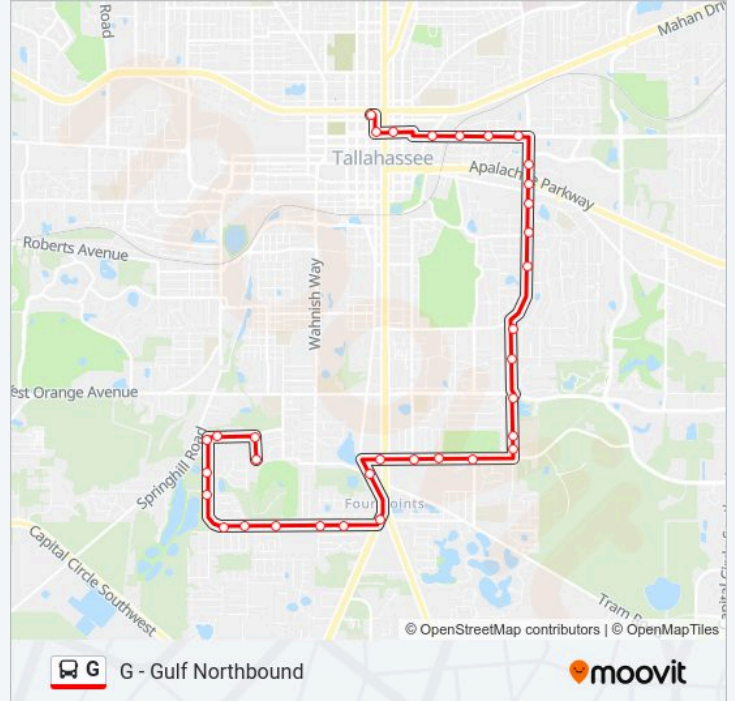

Stops: 34

Trip Duration: 30 min

Line Summary:

Jim Lee Rd at Chocksacka Nene Nb

South Magnolia Dr at Cherokee Nb

South Magnolia Dr at Circle Dr Nb

South Magnolia Dr at Chowkeebin Nene Nb

Magnolia Dr at Apalachee Pkwy Nb

Magnolia Dr at Governors Sq Blvd Nb

Park Ave at Hardee St Wb

E Park Ave Oak St Wb

E Park Ave Cadiz St Wb

E Park Ave S Franklin Blvd Wb

W Park Ave S Calhoun St Wb

E Park Ave S Adams St Wb

Plaza Gate 8

Direction: G - Gulf - Southbound

47 stops

[VIEW LINE SCHEDULE](#)

Capital Medical Blvd at Buford Ct

Centerville Rd at Welaunee Blvd Nb

Centerville Rd at Eddie Rd Nb

Fleischmann Rd at Centerville Rd Sb

Fleischmann Rd at Welaunee Rd Sb