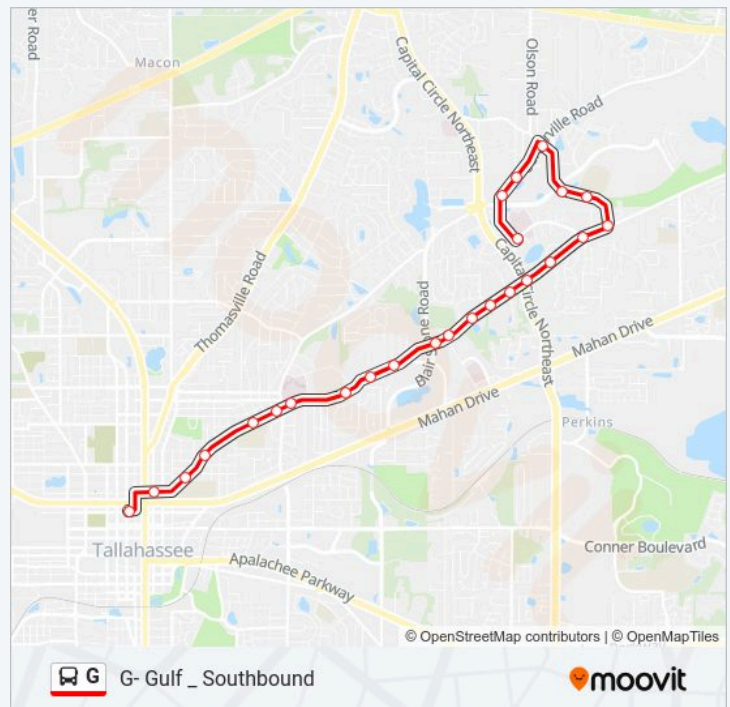

Centerville Rd at Welaunee Blvd Nb

Centerville Rd at Eddie Rd Nb

Fleischmann Rd at Centerville Rd Sb

Fleischmann Rd at Welaunee Rd Sb

2020 Fleischmann Rd Eb

Fleischmann Rd at Miccosukee Rd Sb

Miccosukee Rd at Capital Medical Wb

Miccosukee Rd at Ginger Dr Wb

Miccosukee Rd NE at Capital Cir Wb

Miccosukee Rd at Centre Pointe Blvd Wb

Miccosukee Rd at Sandcastle Rd Wb

Miccosukee Rd at Capital Oaks Villas Wb

Miccosukee at Riggins Ib Wb

Miccosukee Rd at Blairstone Rd Wb

Miccosukee Rd at Kuhlacre Dr Wb

Miccosukee Rd at Chez Sois

Miccosukee Rd at Surgeons Dr Wb

Miccosukee Rd at Tmh

Miccosukee Rd Lee Ave

Miccosukee Rd Mitchell Ave Wb

Miccosukee Rd Mcdaniel St Wb

Miccosukee Rd at Leon Wb

Virginia at Calhoun Wb

Steele Plaza Gate 18

Wednesday

6:00 PM

Thursday

6:00 PM

Friday

6:00 PM

Saturday

Not Operational

Sunday

Not Operational

G bus Info

Direction: G- Gulf _ Southbound

Stops: 25

Trip Duration: 30 min

Line Summary:

G bus time schedules and route maps are available in an offline PDF at moovitapp.com. Use the Moovit App to see live bus times, train schedule or subway schedule, and step-by-step directions for all public transit in Tallahassee, FL.

© 2024 Moovit - All Rights Reserved