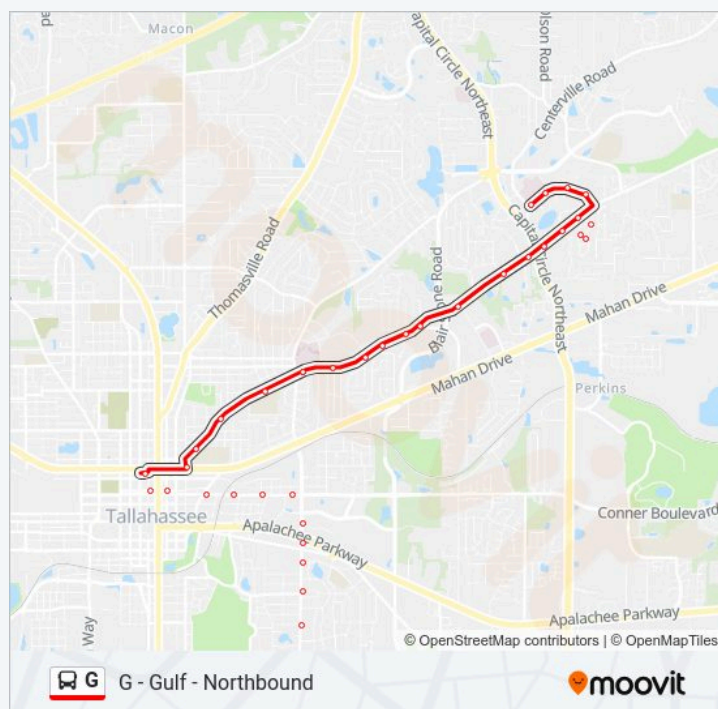

Direction: G - Gulf - Northbound

58 stops

[VIEW LINE SCHEDULE](#)

- Bragg Dr at Galimore Dr Wb
- Galimore Dr at Springsax Rd Nb
- Springsax Rd Notre Dame St Wb
- North Ridge Rd at Springsax Rd Sb
- North Ridge Rd Creek Rd Sb
- Ridge Road at Sunnyside Dr (North) Sb
- Ridge Rd at Toucan Dr Eb
- N Ridge Rd at Sunnyside Dr (South) Eb
- N Ridge Rd Sundown Rd Eb
- N Ridge Rd Ridge Haven Eb
- N Ridge Rd Maurice St Eb
- S Adams St Gaile Ave Nb
- S Adams St at Bragg St Nb
- Paul Russell Rd at Monroe St Eb
- W Paul Russell Rd S Meridian St Eb
- Paul Russel Rd at Prospect St Eb
- Paul Russell Rd at Zillah Eb
- Jim Lee Rd N Paul Russell Rd Nb
- Jim Lee Rd at Rickards Nb
- Jim Lee Rd E Orange Ave Nb
- Jim Lee Rd at Mountbatten Nb
- Jim Lee Rd at Chocksacka Nene Nb
- South Magnolia Dr at Cherokee Nb
- South Magnolia Dr at Circle Dr Nb
- South Magnolia Dr at Chowkeebin Nene Nb
- Magnolia Dr at Apalachee Pkwy Nb
- Magnolia Dr at Governors Sq Blvd Nb
- Park Ave at Hardee St Wb
- E Park Ave Oak St Wb
- E Park Ave Cadiz St Wb

G - Gulf - Northbound Route Timetable:

Monday	5:30 AM - 5:00 PM
Tuesday	5:30 AM - 5:00 PM
Wednesday	5:30 AM - 5:00 PM
Thursday	5:30 AM - 5:00 PM
Friday	5:30 AM - 5:00 PM
Saturday	Not Operational
Sunday	Not Operational

G bus Info

Direction: G - Gulf - Northbound

Stops: 58

Trip Duration: 58 min

Line Summary: