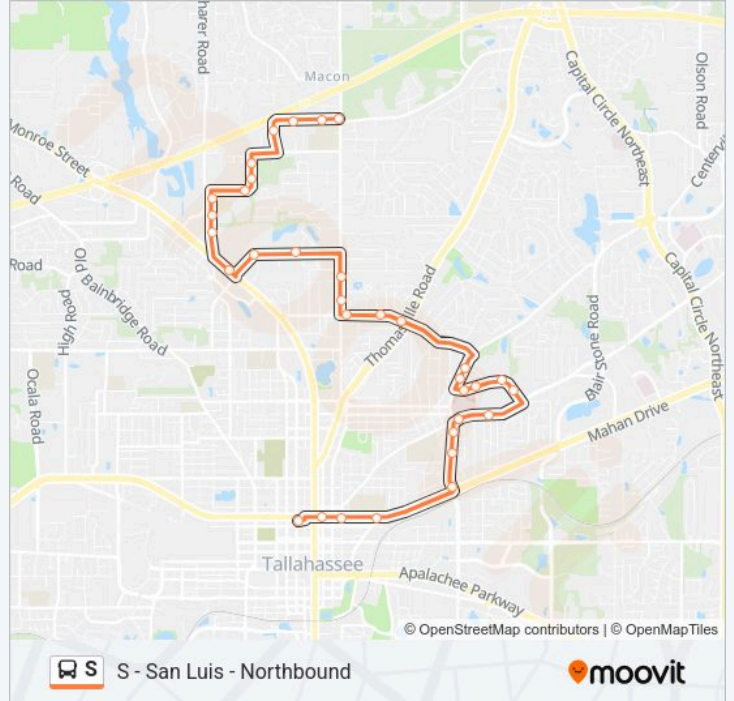

Direction: S - San Luis - Northbound

33 stops

[VIEW LINE SCHEDULE](#)

- Plaza Gate 10
- Tennessee St at Calhoun Eb
- E Tennessee St N Meridian St Eb
- E Tennessee St N Franklin Blvd Eb
- Magnolia Dr at Tennessee St Nb
- Magnolia Dr at Devils Dip Nb
- Magnolia Dr at Miccosukee Rd Nb
- Miccosukee Rd at Magnolia Dr Eb
- Miccosukee Rd at Spottswood Dr Eb
- Surgeons at One Healing Place
- Surgeons at Tsc Health
- Surgeon Drive at Medical Drive
- Surgeons Drive at Hodges Drive
- Centerville Rd at Medical Dr
- Centerville Rd at Physicians Dr Nb
- E Bradford Rd at Thomasville Rd
- 548 E Bradford Rd
- Bradford Rd at Meridian Rd Wb
- Meridian Rd at London Town Apts
- N Meridian Rd at South Ride Nb
- John Knox at Rolling Hills Apts Wb

S bus Info

Direction: S - San Luis - Northbound

Stops: 33

Trip Duration: 30 min

Line Summary:

John Knox Rd at Tallahassee Centre
 N Monroe St at Tallahassee Mall Nb
 Allen Rd at Entrance To Tallahassee Centre
 Allen Rd Acorn Grove Ct
 Allen Road at Fulton Road Nb
 Fulton Rd at Arbor Station Nb
 Grady Rd Tilden Lane Nb
 Grady Rd at Steele Dr Nb
 Thomas Rd at Grady Rd Nb
 Bermuda Rd at Midblock Eb
 Bermuda Rd Mae Rd
 Bermuda Rd at N Meridian St Eb

Direction: S - San Luis - Southbound

25 stops

[VIEW LINE SCHEDULE](#)

Bermuda Rd at N Meridian St Eb
 Henderson Rd at N Meridian St Wb
 Henderson Rd at Grady Rd Wb
 Grady Rd at Steele Dr Sb
 Fulton Rd at Mid-Block Wb
 Allen Rd Fulton Rd Sb
 Allen Rd Green Acorn Ln
 Allen Road at Mall Sb
 John Knox Rd at Monroe St Eb
 John Knox Rd at Woodcrest Office Park Eb
 John Knox Rd at Delta Blvd Eb
 Meridian Rd at Pinewood Dr Sb
 N Meridian Rd at Meridian Place Apts Sb
 Bradford Rd at Meridian Rd Eb
 548 E Bradford Rd Eb
 E Bradford Rd at Thomasville Rd Eb
 Betton Rd at Trescott Dr Eb

S bus Info

Direction: S - San Luis - Southbound

Stops: 25

Trip Duration: 30 min

Line Summary:

Centerville Dr E 7th Ave

Magnolia Dr at Miccosukee Sb

N Magnolia Dr at Devils Dip Sb