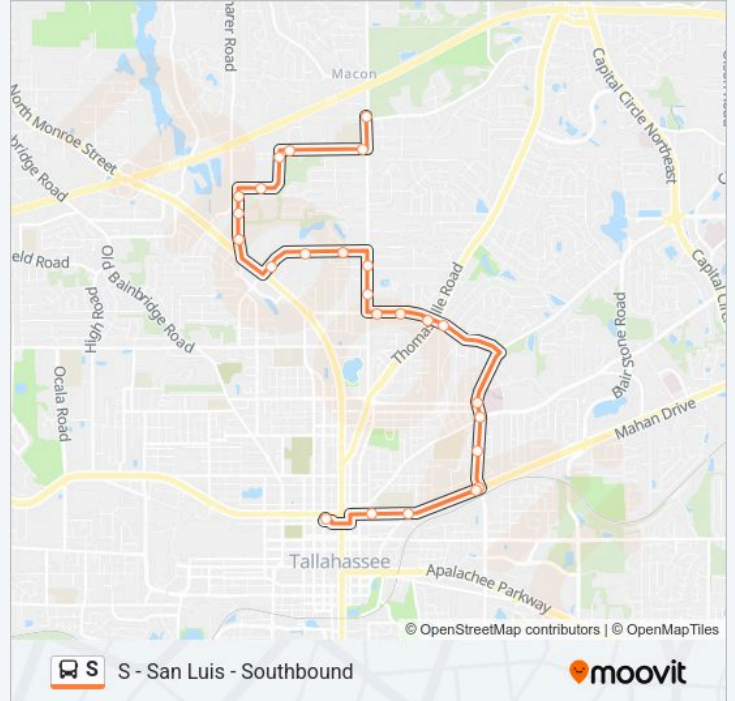

Direction: S - San Luis - Northbound

33 stops

[VIEW LINE SCHEDULE](#)

- Plaza Gate 10
- Tennessee St at Calhoun Eb
- E Tennessee St N Meridian St Eb
- E Tennessee St N Franklin Blvd Eb
- Magnolia Dr at Tennessee St Nb
- Magnolia Dr at Devils Dip Nb
- Magnolia Dr at Miccosukee Rd Nb
- Miccosukee Rd at Magnolia Dr Eb
- Miccosukee Rd at Spottswood Dr Eb
- Surgeons at One Healing Place
- Surgeons at Tsc Health
- Surgeon Drive at Medical Drive
- Surgeons Drive at Hodges Drive
- Centerville Rd at Medical Dr
- Centerville Rd at Physicians Dr Nb
- E Bradford Rd at Thomasville Rd
- 548 E Bradford Rd
- Bradford Rd at Meridian Rd Wb
- Meridian Rd at London Town Apts
- N Meridian Rd at South Ride Nb
- John Knox at Rolling Hills Apts Wb

S bus Info

Direction: S - San Luis - Southbound

Stops: 25

Trip Duration: 30 min

Line Summary:

Centerville Dr E 7th Ave

Magnolia Dr at Miccosukee Sb

N Magnolia Dr at Devils Dip Sb

Magnolia Dr at Tennessee St Sb

E Tennessee St Culpepper Dr

E Tennessee St N Franklin Blvd Wb

Tennessee St And Meridian Wb

Plaza Gate 10

S bus time schedules and route maps are available in an offline PDF at moovitapp.com. Use the Moovit App to see live bus times, train schedule or subway schedule, and step-by-step directions for all public transit in Tallahassee, FL.