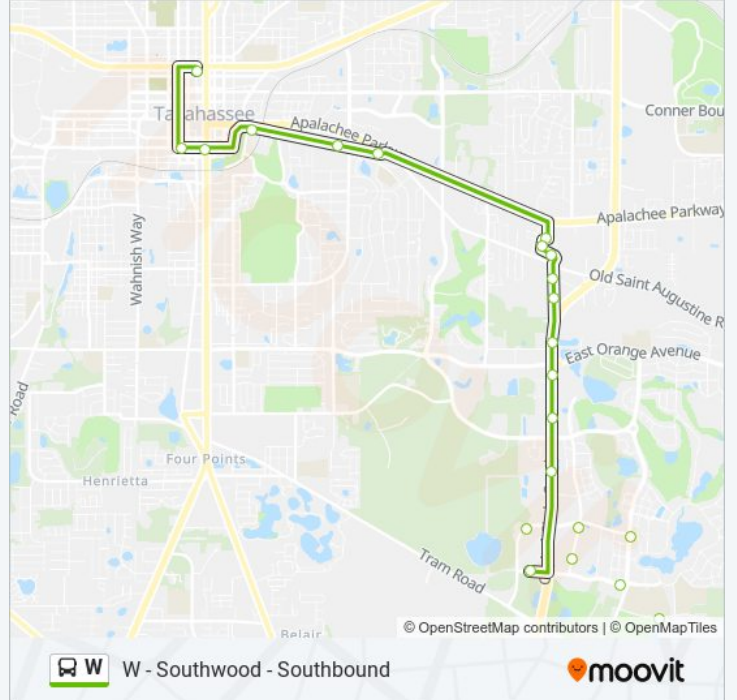

4070 Esplanade Sb

Shumard Oaks at Four Oaks Eb

Schoolhouse Rd at Independence Landing

Four Oaks Blvd Merchants Row

W bus time schedules and route maps are available in an offline PDF at moovitapp.com. Use the Moovit App to see live bus times, train schedule or subway schedule, and step-by-step directions for all public transit in Tallahassee, FL.

© 2024 Moovit - All Rights Reserved