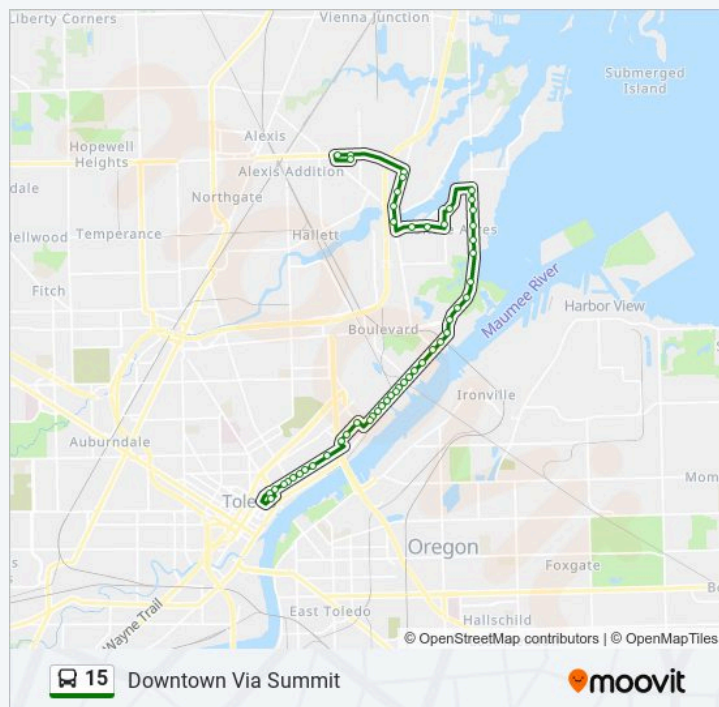

Ottawa River & Ottawa Trail NE

Suder & Shoreland SE

Suder & Greenwich NE

Suder & Thornbrook SE

Suder & Malabar SE

Suder & East Harbor SE

Alexis Meijer

Direction: Downtown Via Summit

- Suder & Malabar NW
- Suder & Malabar SW
- Suder & South Ottawa Cove SW
- Suder & Greenwich NW
- Suder & Ottawa River NW
- Ottawa River & Ottawa Trail SE
- 108th & 285th
- 290th & 110th
- Ottawa River & 117th NE
- Summit & 123rd NW
- Summit & 119th SW
- Summit & 116th NW
- Summit & 109th NW
- Summit & 105th SW
- Summit & 101st SW
- Summit Detwiler
- Summit Toledo Yacht Club W
- Summit Detwiler W
- Summit & Manhattan NW
- Summit & Lasalle NE
- Summit & Suder NW
- Summit & Suder SW
- Summit & Pontiac NW
- Summit & Bassett NW
- Summit & New York NW
- Summit & Albany NE
- Summit & Troy NE
- Summit & Cleveland NE
- Summit & Sandusky NE
- Summit & Columbus NE
- Summit & Ohio NE
- Summit & Cincinnati NE

Thursday	5:09 AM - 9:09 PM
Friday	5:09 AM - 9:09 PM
Saturday	6:39 AM - 6:39 PM

15 bus Info

Direction: Downtown Via Summit

Stops: 50

Trip Duration: 36 min

Line Summary:

Summit & Chicago NE

Summit & Riverside NE

Erie & Galena NW

Erie & Buckeye NW

Erie & Ash NE

Huron & Stickney NE

Huron & Magnolia NE

Huron & Mulberry NW

Huron & Chestnut NW

Huron & Elm NW